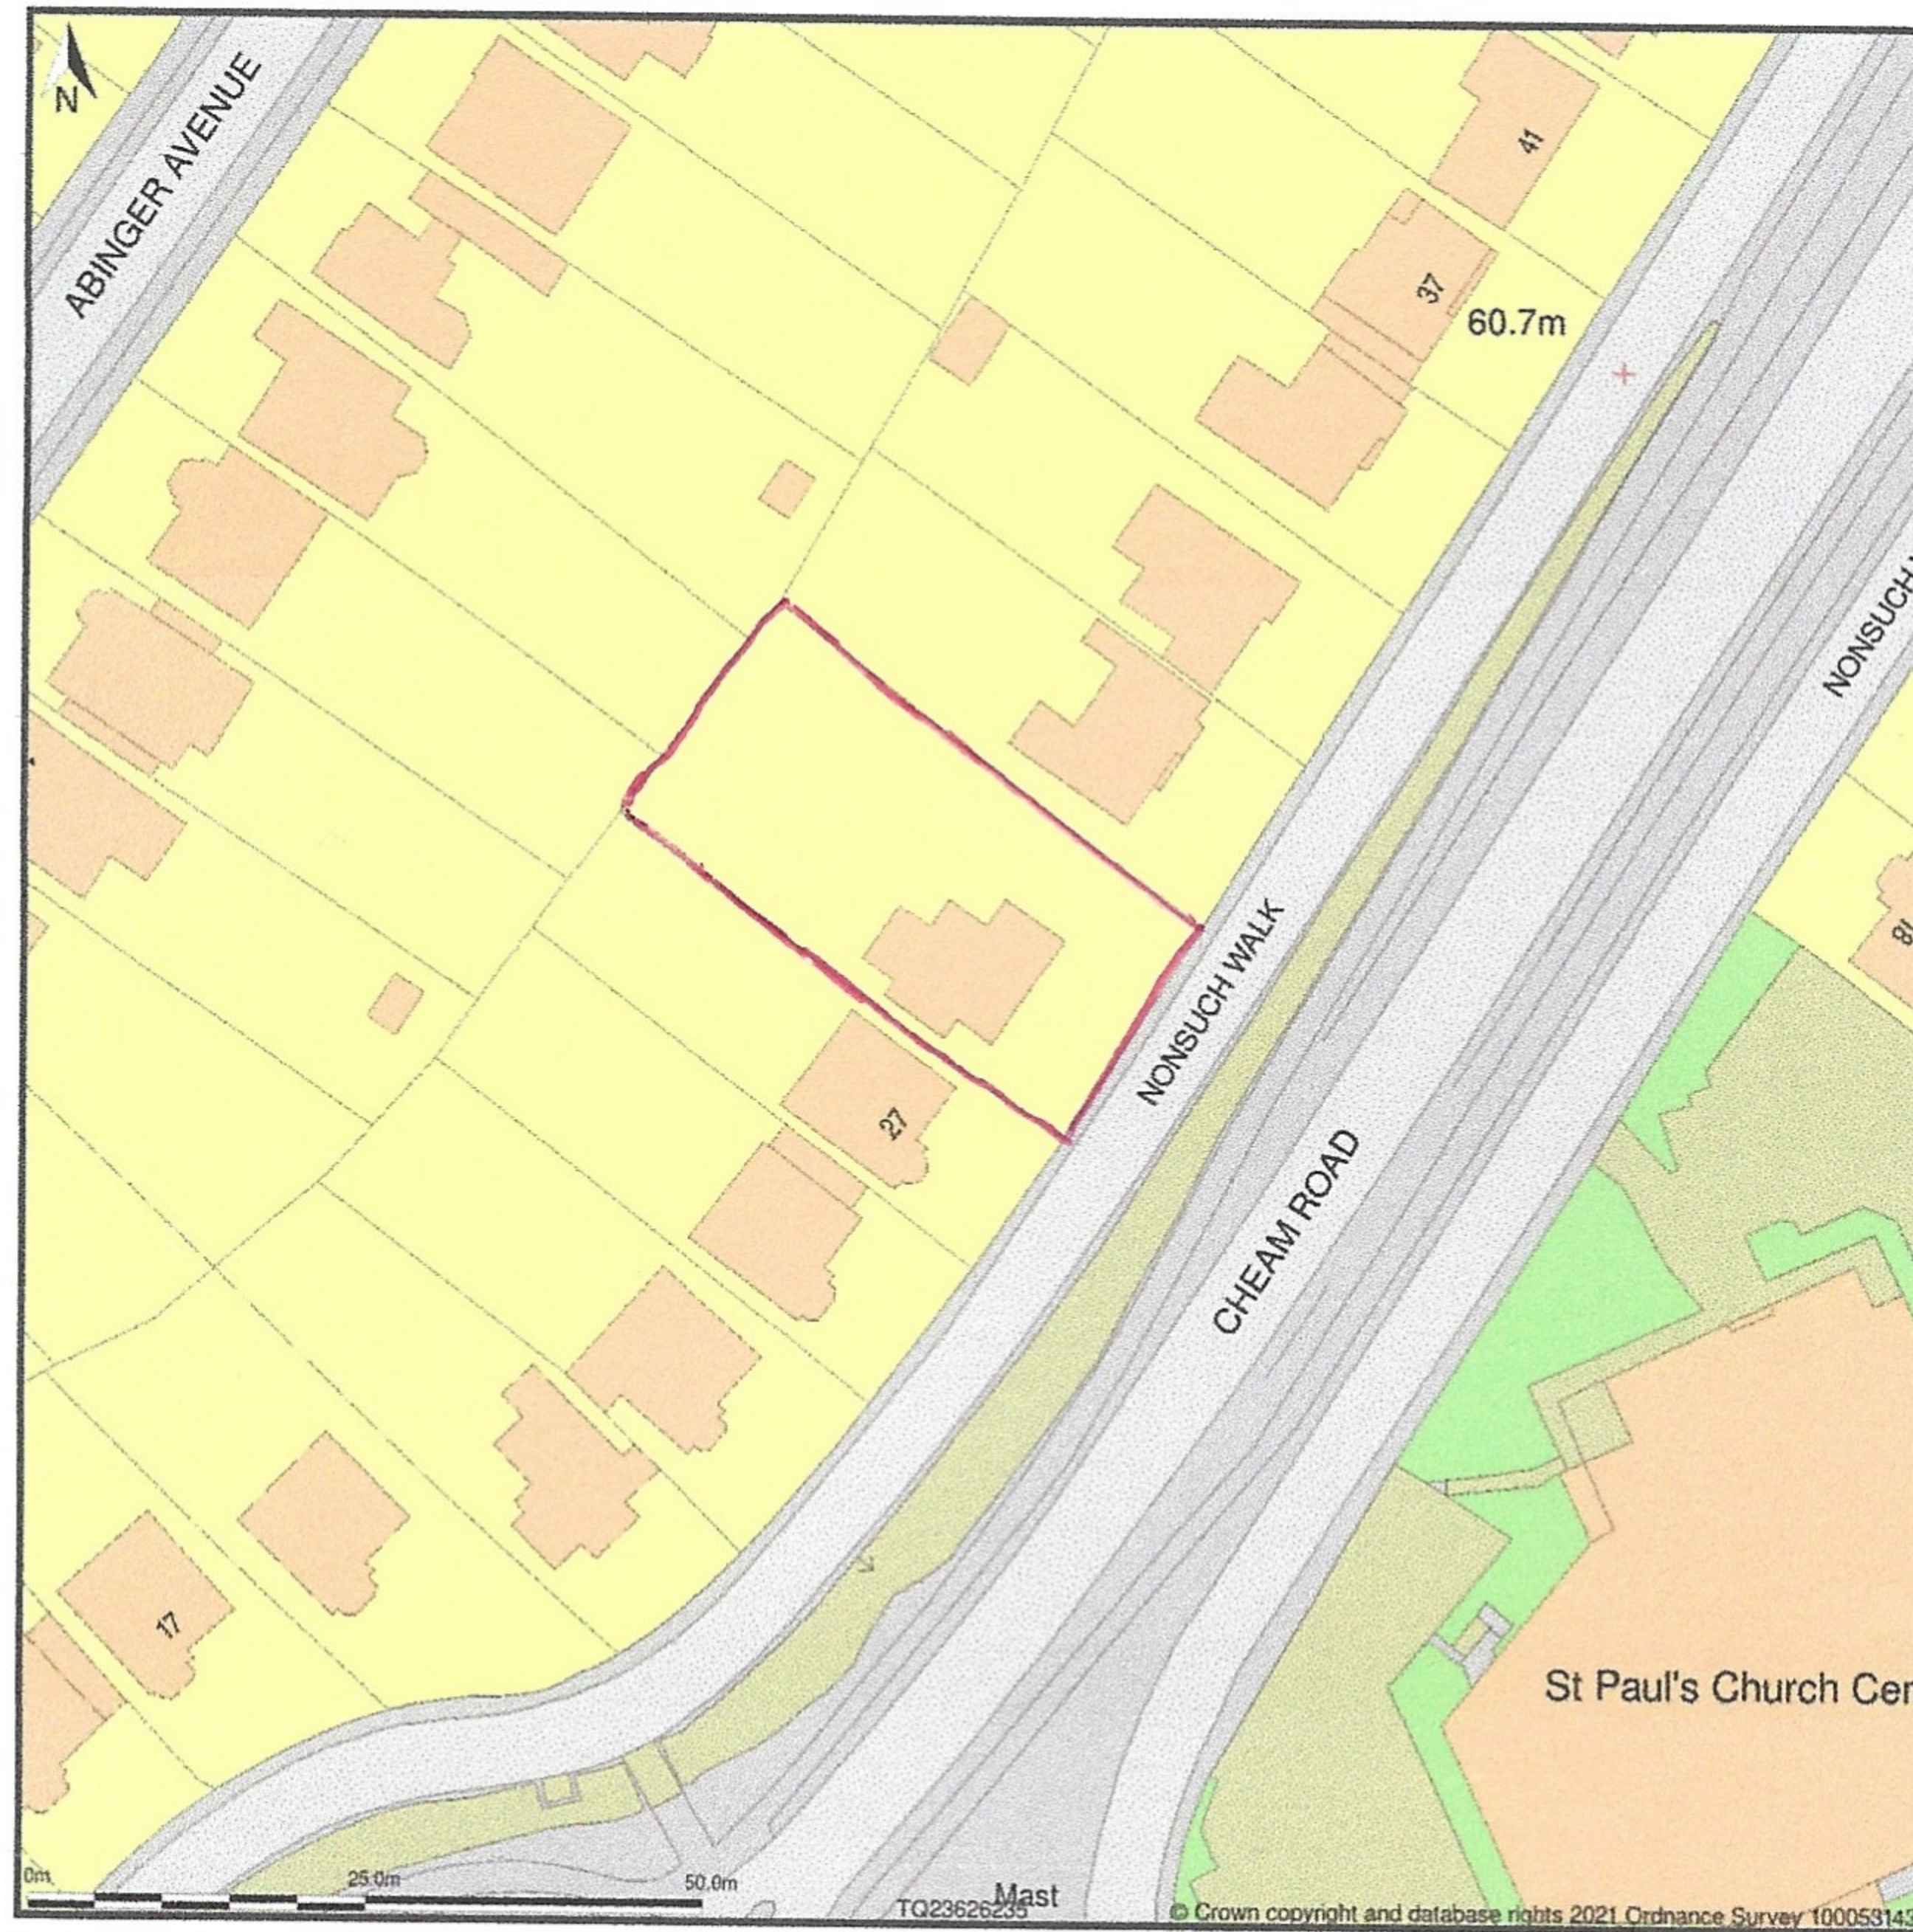

29, Nonsuch Walk, Cheam, Surrey, SM2 7LG

Site Plan shows area bounded by: 523551.43, 162282.3 523692.85, 162423.72 (at a scale of 1:1250), OSGridRef: TQ23626235. The representation of a road, track or path is no evidence of a right of way. The representation of features as lines is no evidence of a property boundary.

Produced on 9th Jun 2021 from the Ordnance Survey National Geographic Database and incorporating surveyed revision available at this date. Reproduction in whole or part is prohibited without the prior permission of Ordnance Survey. © Crown copyright 2021. Supplied by www.buyaplan.co.uk a licensed Ordnance Survey partner (100053143). Unique plan reference: #00640242-B1FD53