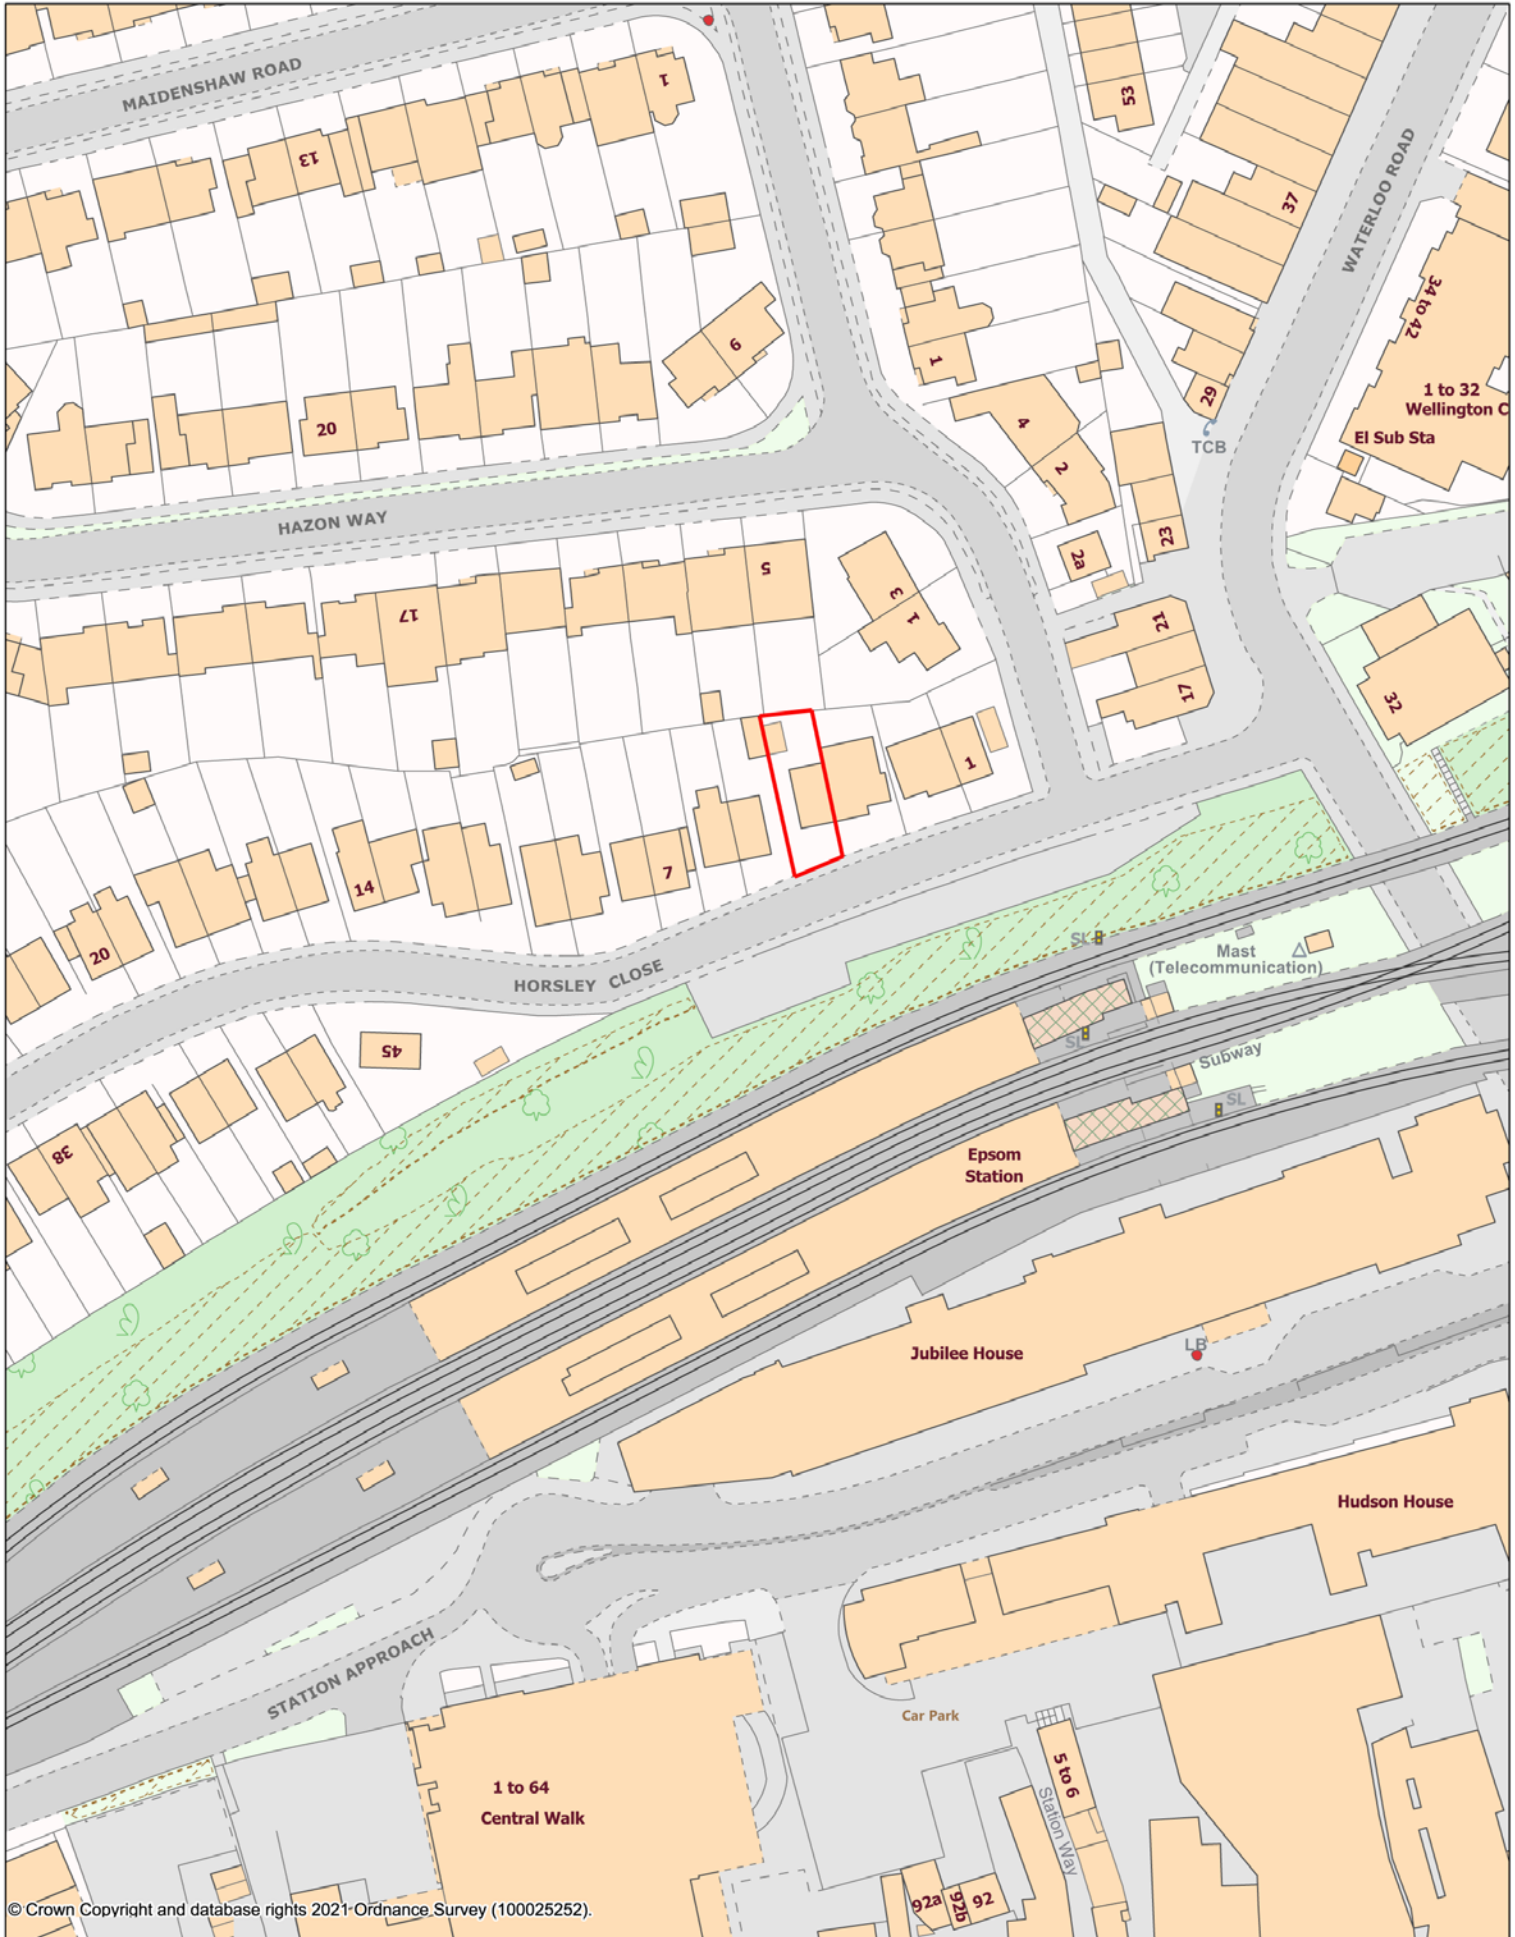

4 Horsley Close KT19 8HB

© Crown Copyright and database rights 2021 Ordnance Survey (100025252).

Scale 1:1250

Jun 02, 2021 09:20