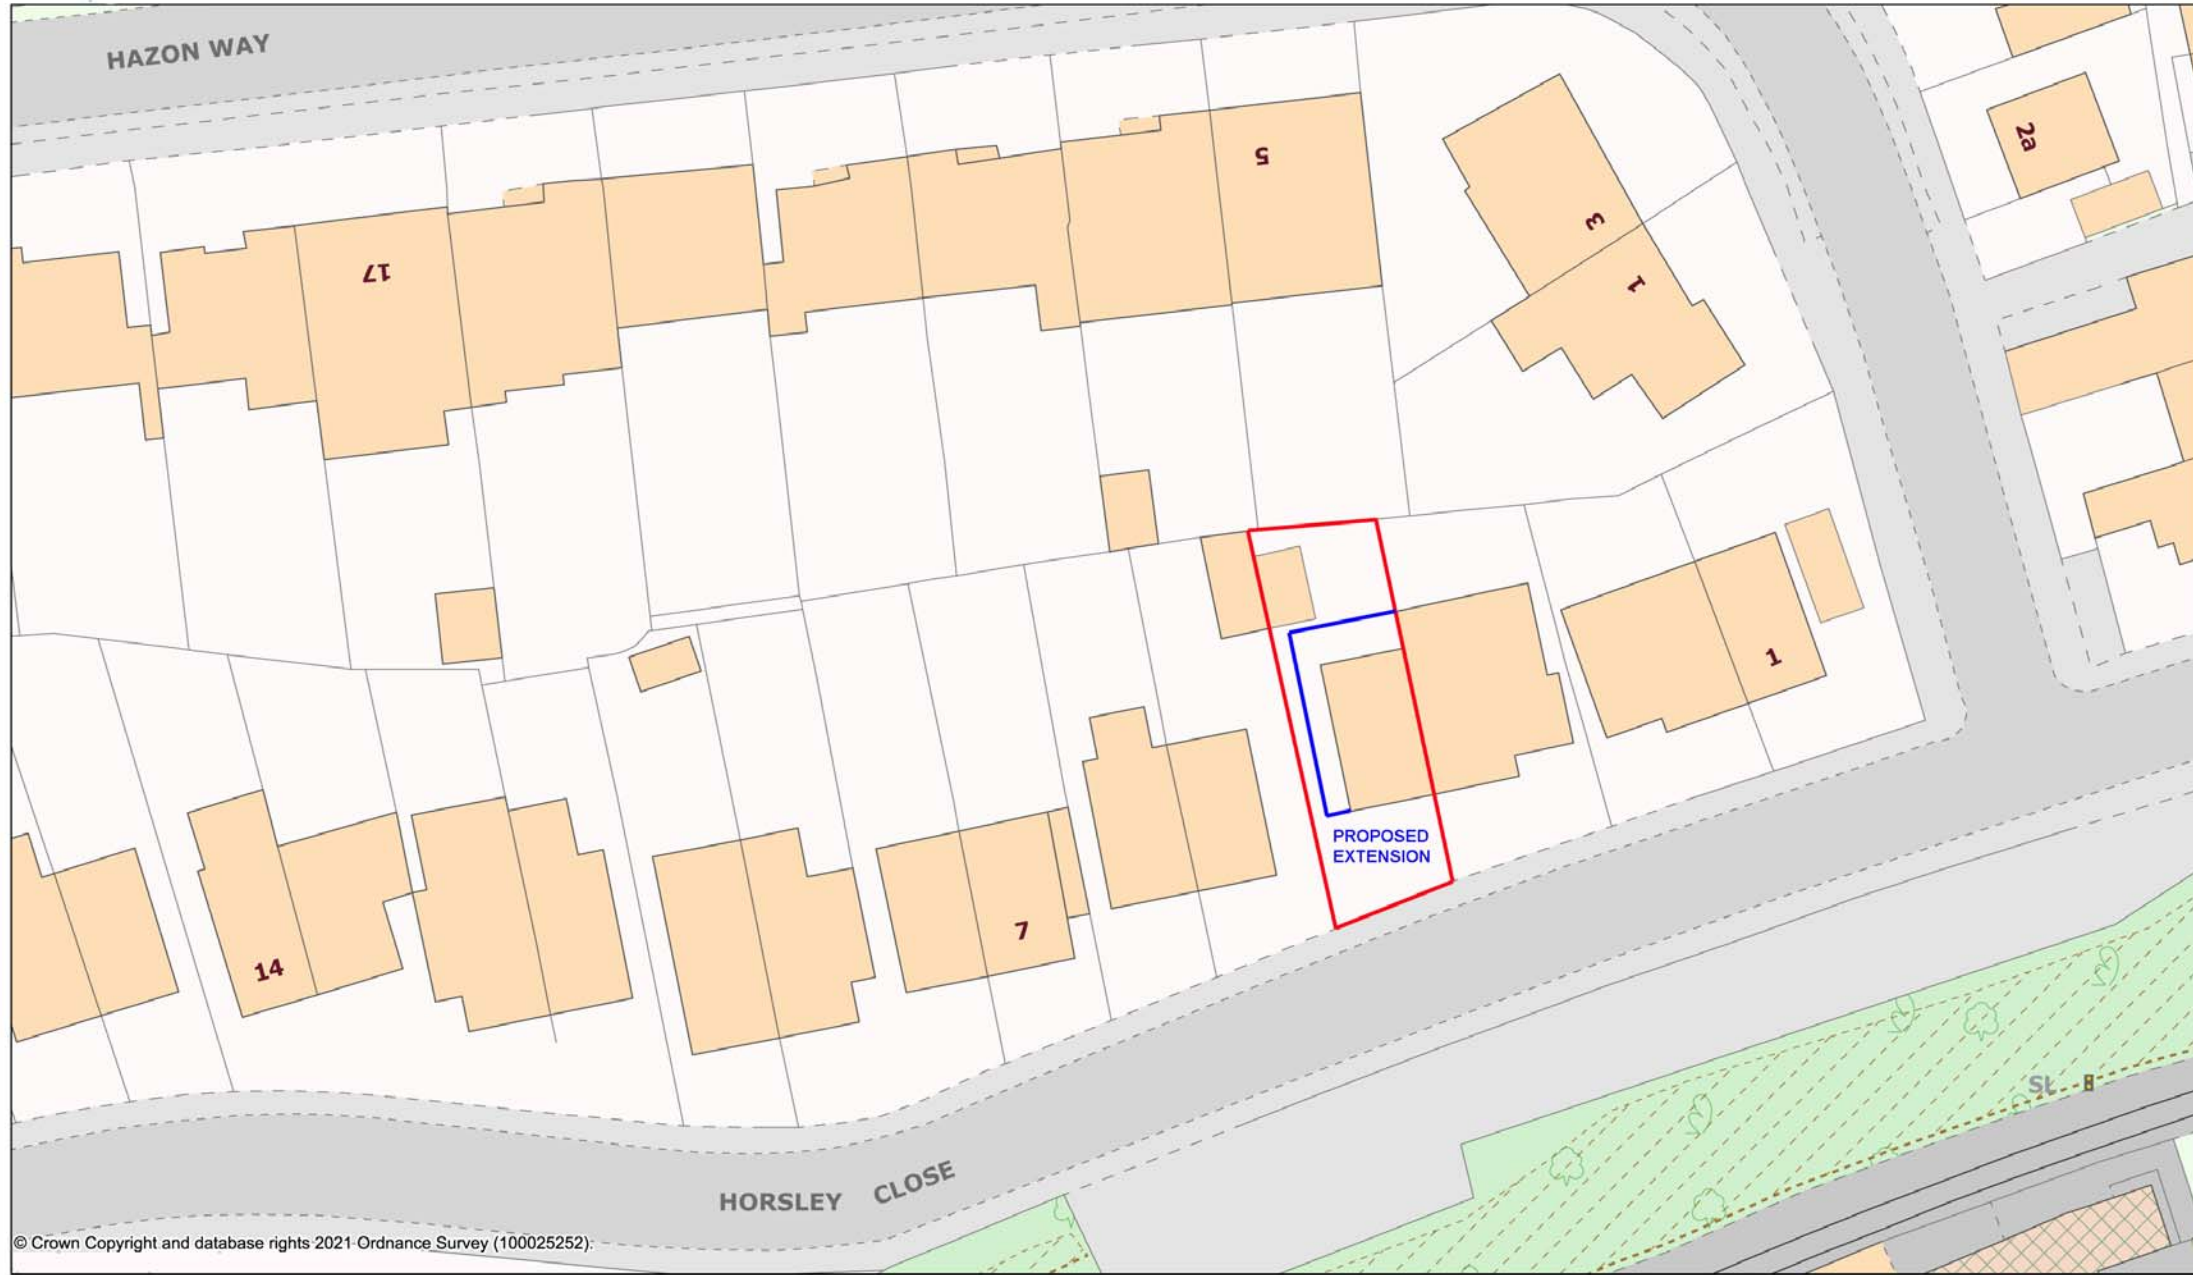

4 Horsley Close KT19 8HB

© Crown Copyright and database rights 2021 Ordnance Survey (100025252)

Scale 1:500

Jun 02, 2021 09:19