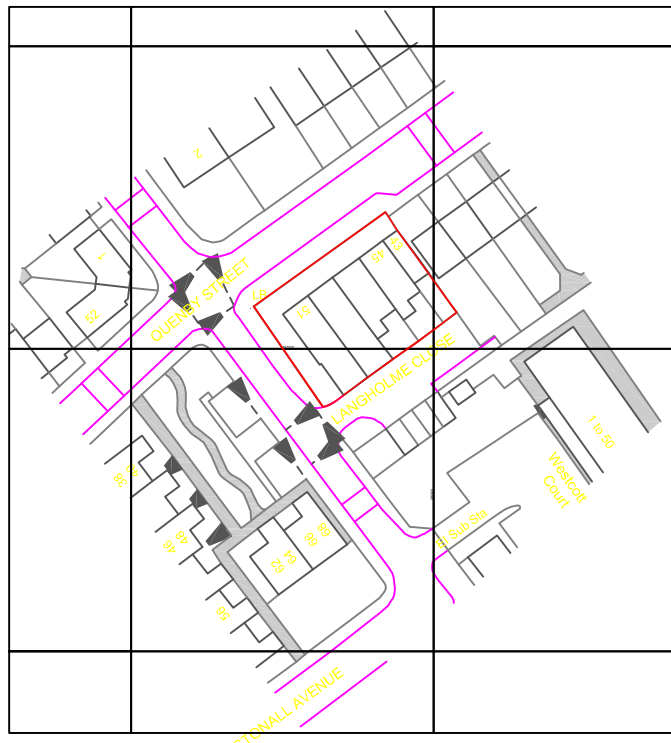

Rev	Date	Description
XX	XX:XX:XX	XXXX

Ordnance Survey, (c) Crown Copyright 2021. All rights reserved. Licence number 100022432

SITE LOCATION PLAN (1:1250)

Client
MOSSCARE ST. VINCENT'S HOUSING GROUP

Job No
P6347

Project
AIR SOURCE HEAT PUMP PLANNING SERVICE

Drawing No
-

Title
43 QUENBY STREET
SITE LOCATION PLAN

Scale
1:1250

Date
MARCH 2021

Status
PLANNING

Rev
-

Drawn
LN