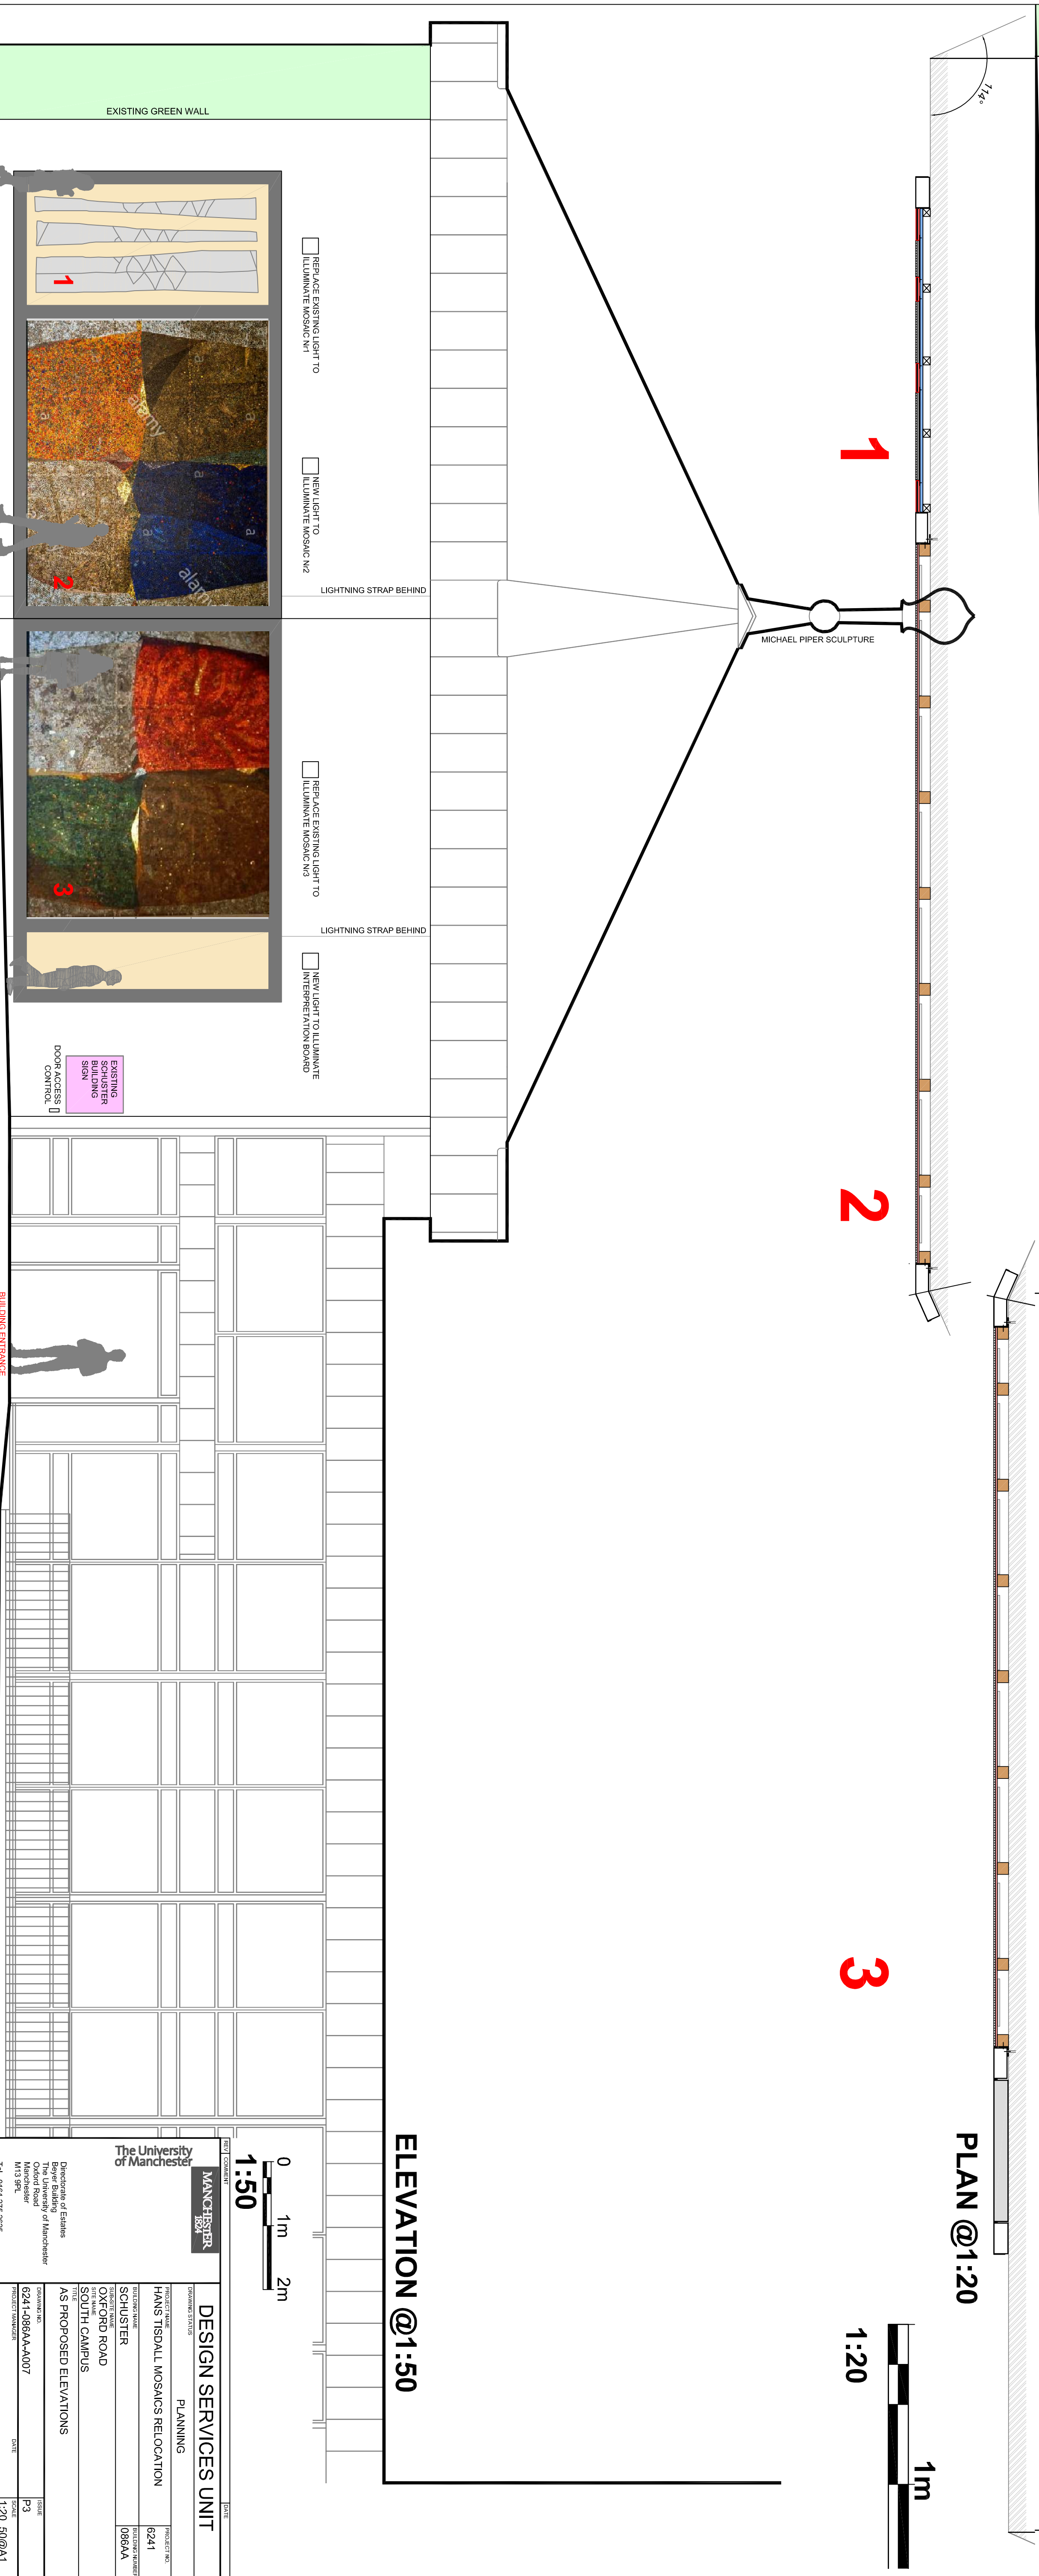

ELEVATION @1:20

PLAN @1:20

ELEVATION @1:50

**The University of Manchester**

**MANCHESTER 1924**

**DESIGN SERVICES UNIT**

PLANNING

HANS TISSAULT MOSAICS RELOCATION

SCHUSTER

OXFORD ROAD

SOUTH CAMPUS

AS PROPOSED ELEVATIONS

6241

0889A

6241-0889A-007

P3

1:20 50@A1