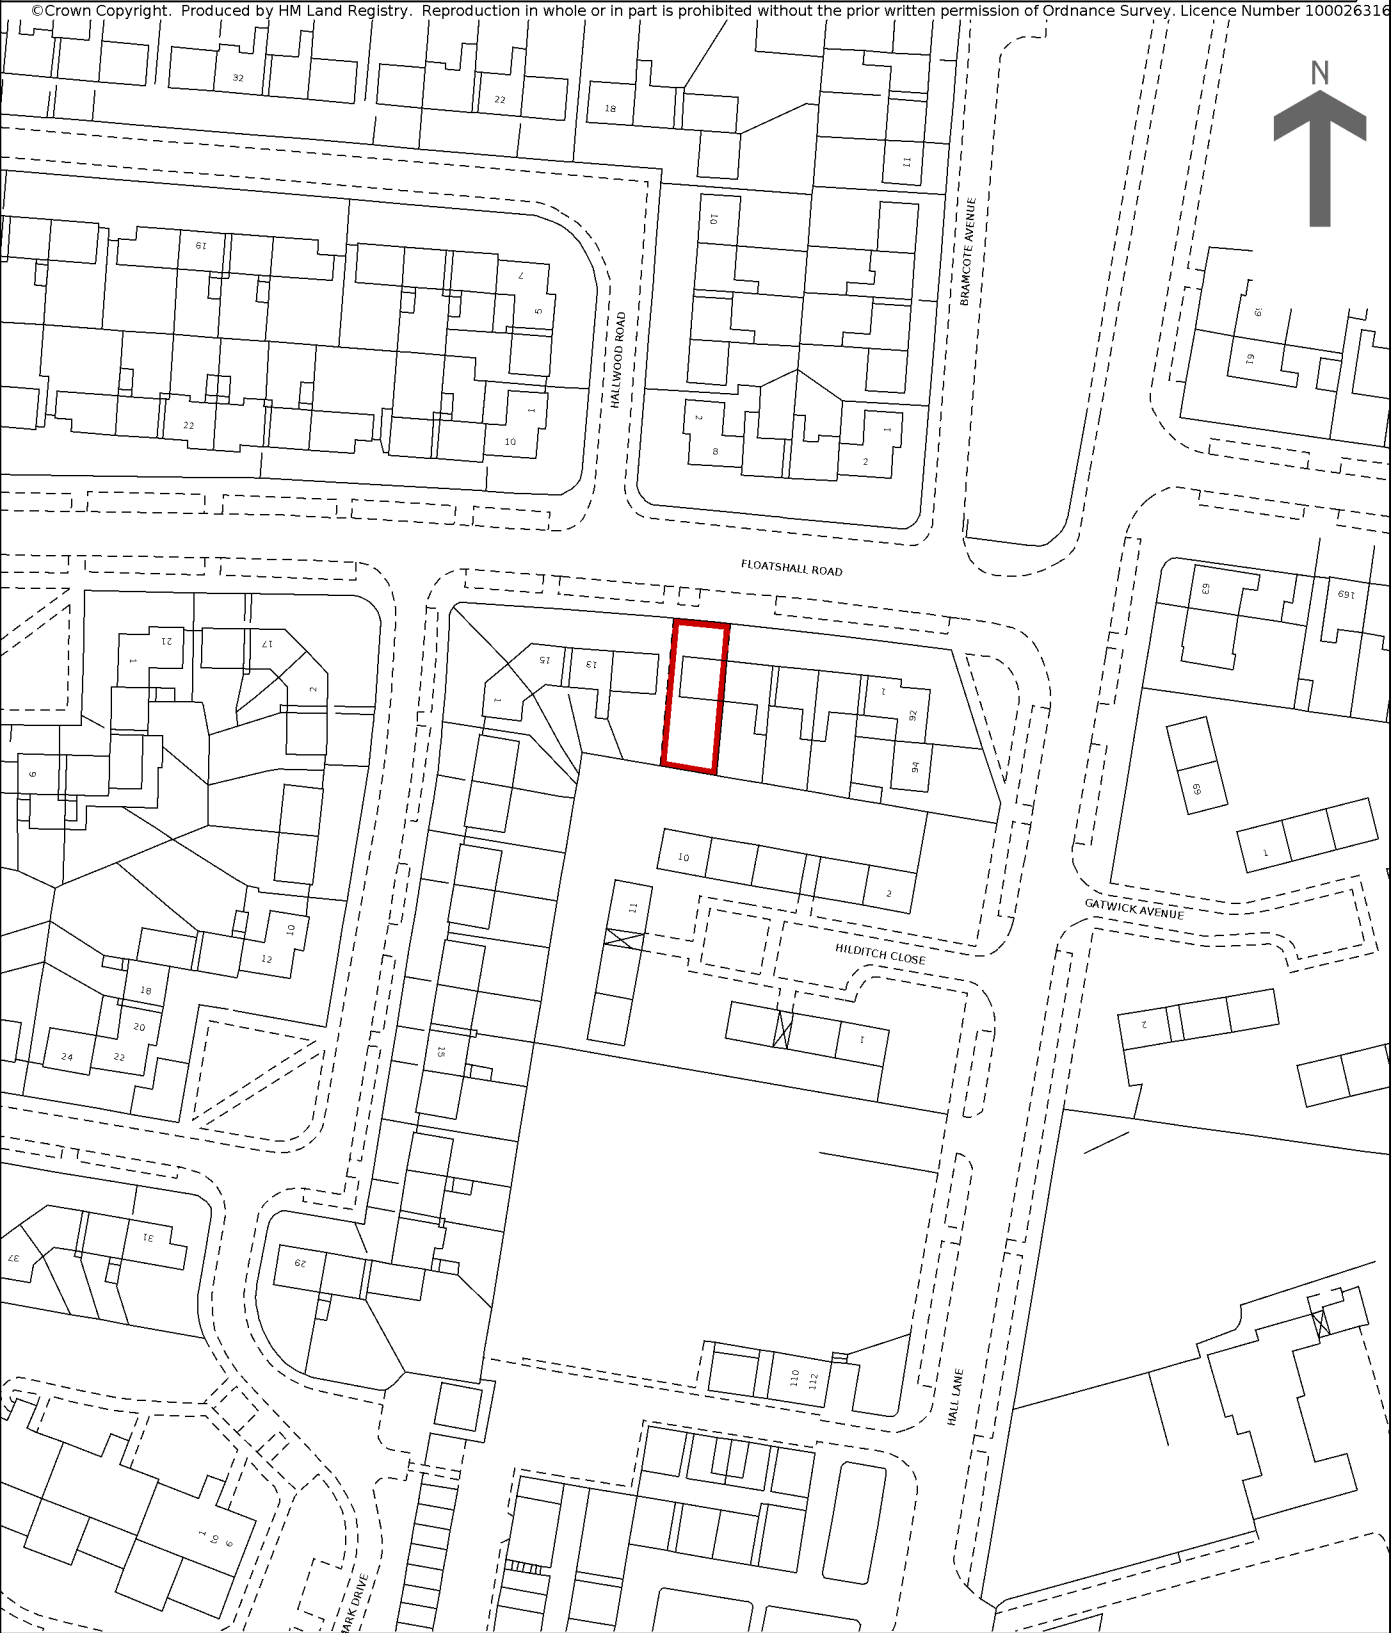

HM Land Registry Current title plan

Title number **GM885558**
Ordnance Survey map reference **SJ8188NE**
Scale **1:1250**
Administrative area **Greater Manchester :
Manchester**

© Crown Copyright. Produced by HM Land Registry. Reproduction in whole or in part is prohibited without the prior written permission of Ordnance Survey. Licence Number 10002631

This is a copy of the title plan on 14 JUN 2021 at 10:16:31. This copy does not take account of any application made after that time even if still pending in HM Land Registry when this copy was issued.

HM Land Registry endeavours to maintain high quality and scale accuracy of title plan images. The quality and accuracy of any print will depend on your printer, your computer and its print settings. This title plan shows the general position, not the exact line, of the boundaries. It may be subject to distortions in scale. Measurements scaled from this plan may not match measurements between the same points on the ground.