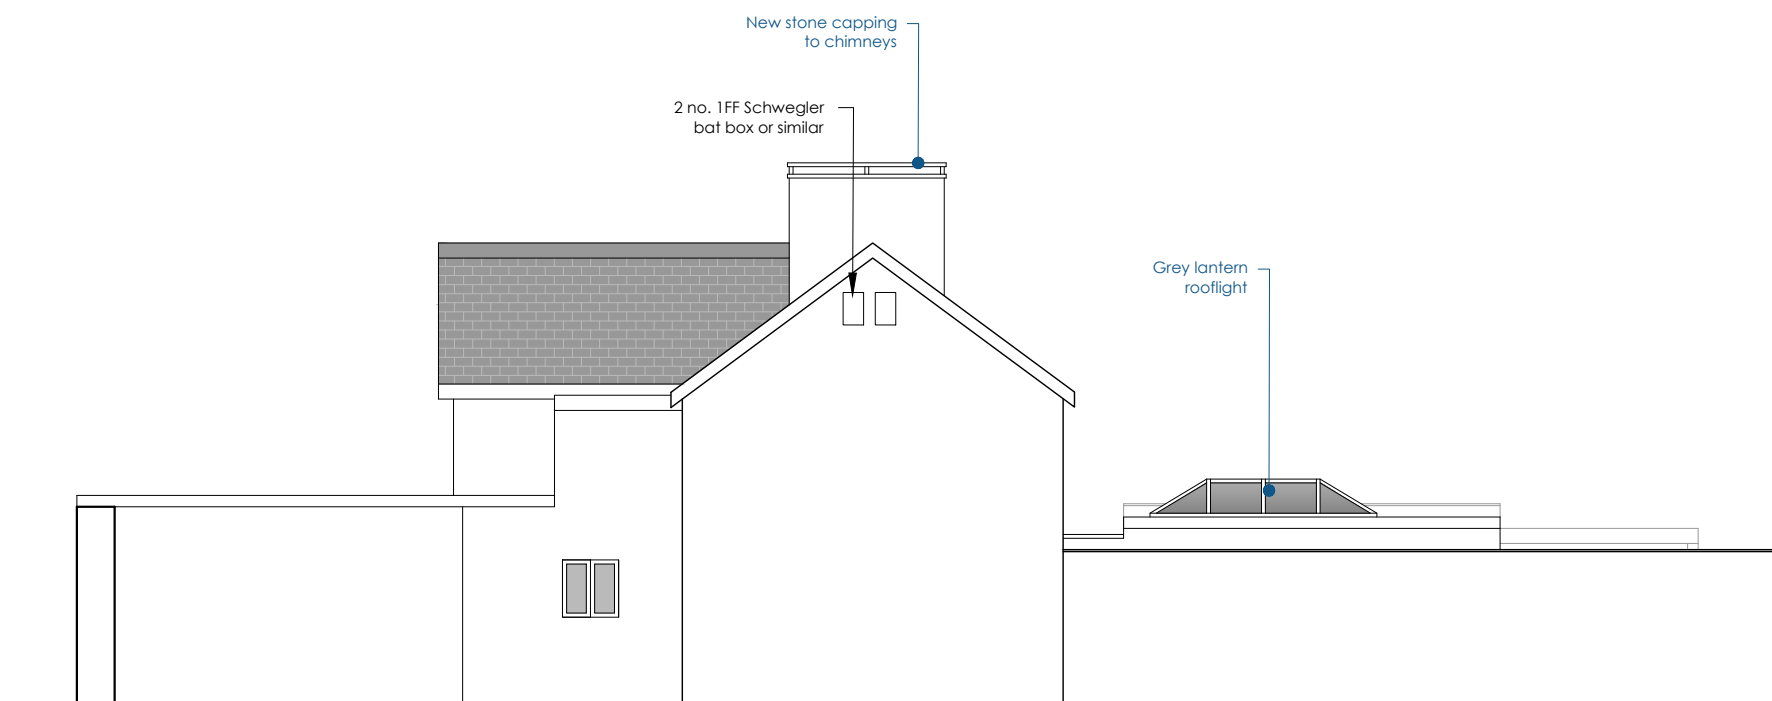

1:100
North Elevation
 (Primary)

1:100
South Elevation

Scale bar 1:100

Paper size: A3

Drawn by:
 ARA

Date:
 09/06/21

© CO2 Architects, 2021

Proposed
FIR TREE COTTAGE Glasbury
 HR3 5LJ