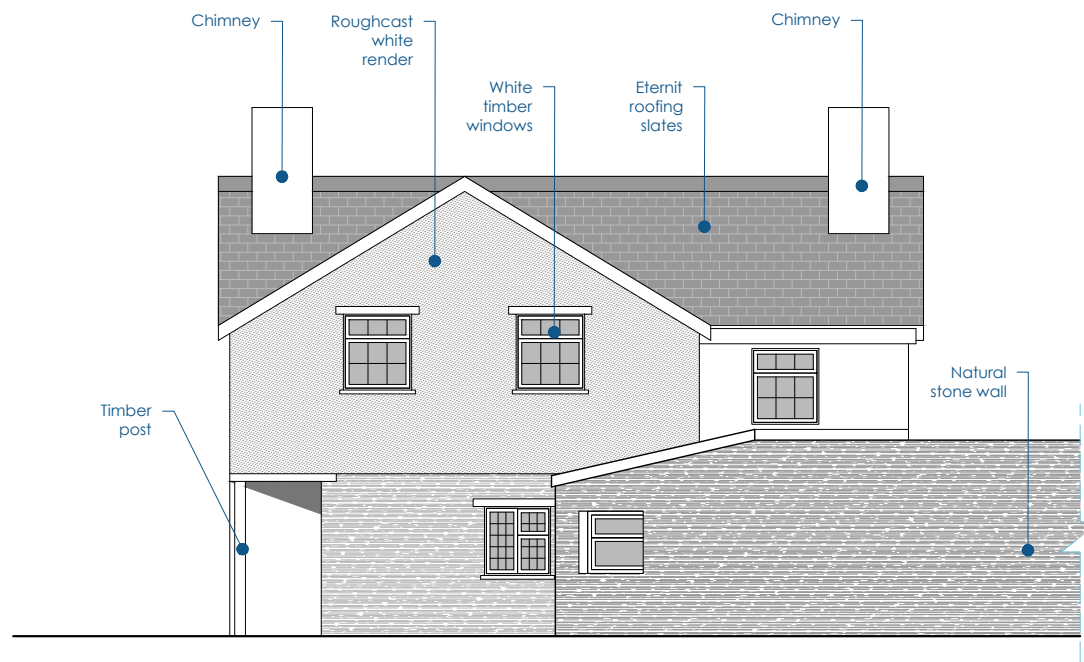

1:100
**East
 Elevation**

1:100
**West
 Elevation**

Scale bar 1:100

Paper size: A3

Drawn by:
 ARA

Date:
 09/06/21

© CO2 Architects, 2021

Existing
FIR TREE COTTAGE Glasbury
 HR3 5LJ