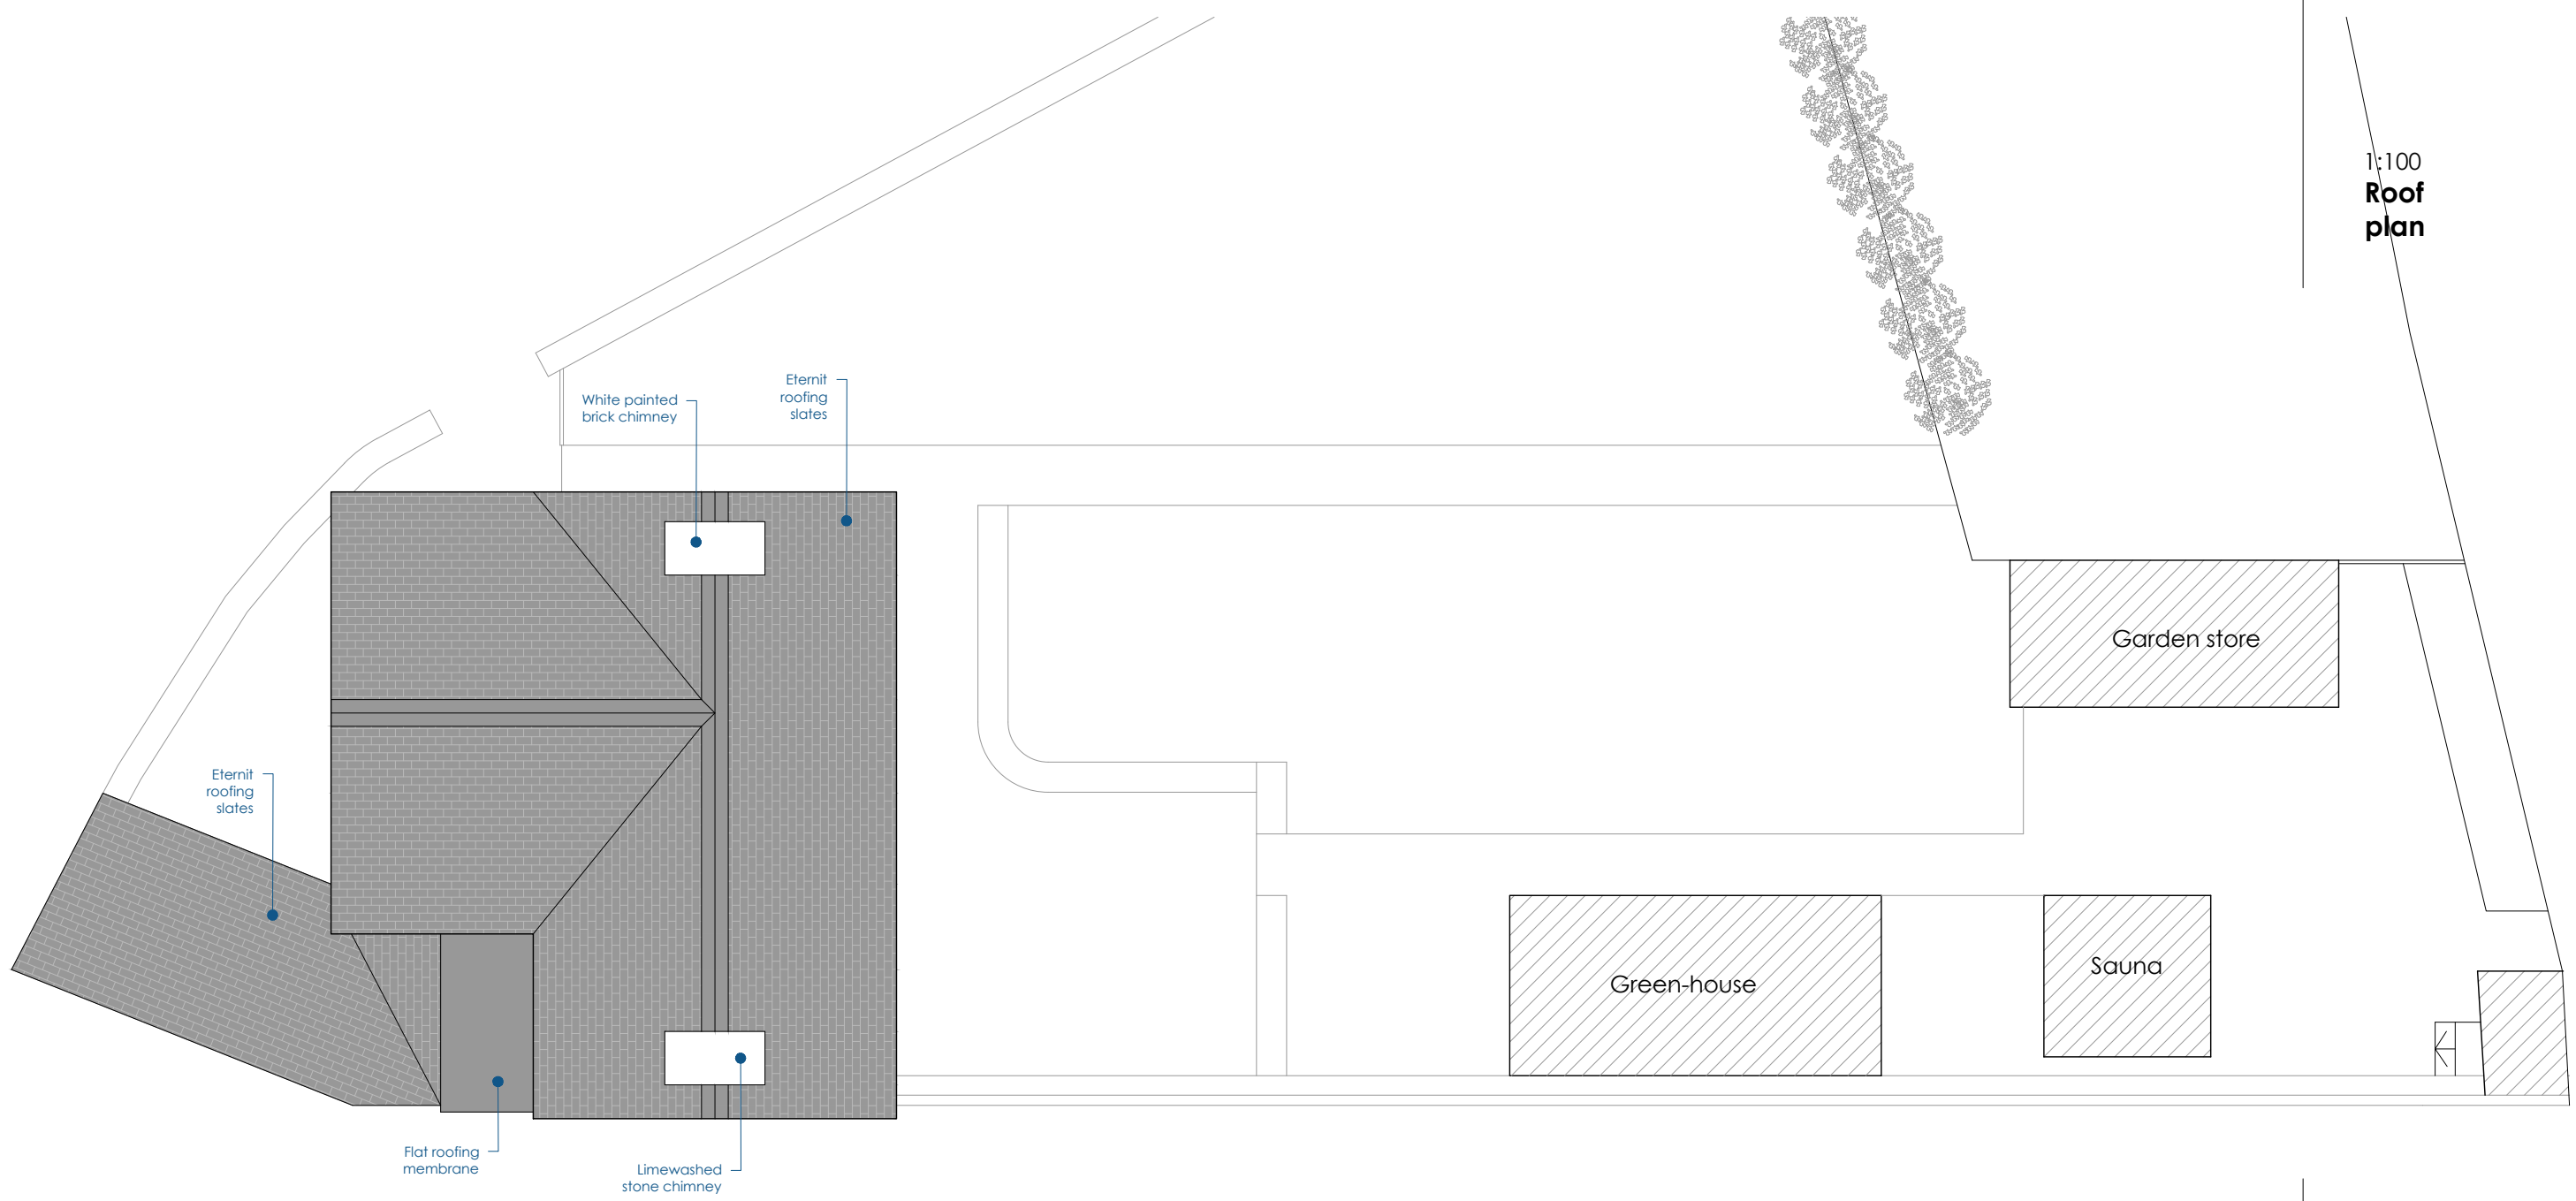

1:100
Roof plan

White painted brick chimney

Eternit roofing slates

Eternit roofing slates

Flat roofing membrane

Limewashed stone chimney

Garden store

Green-house

Sauna

Scale bar 1:100

Paper size: A3

Drawn by:
ARA

Date:
09/06/21

© CO2 Architects. 2021

Existing
FIR TREE COTTAGE Glasbury
HR3 5LJ

FIR 06