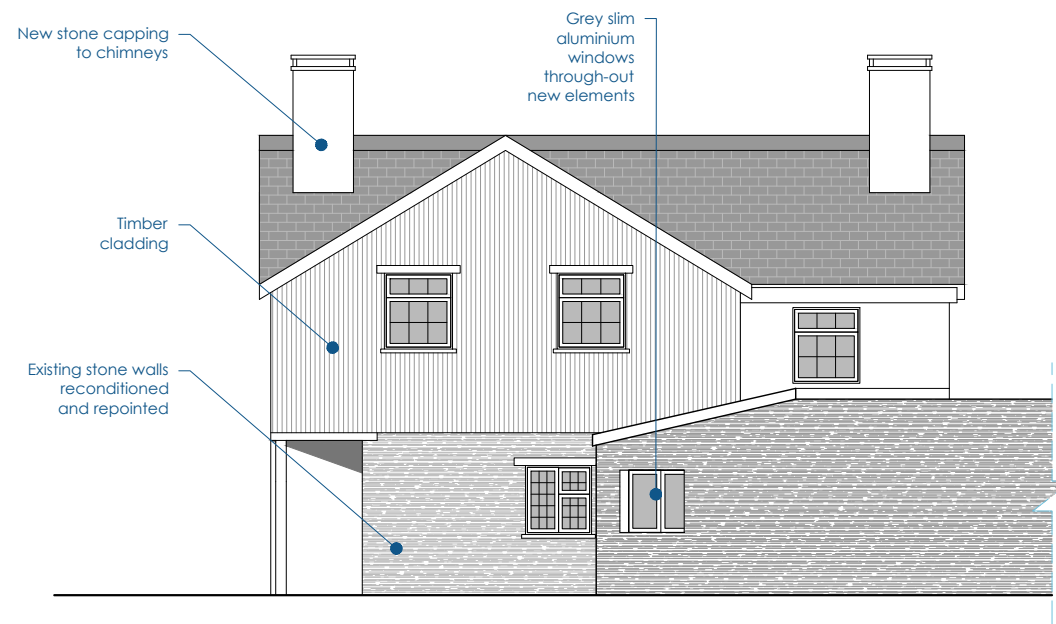

1:100  
**East  
 Elevation**

1:100  
**West  
 Elevation**

Scale bar 1:100

Paper size: A3

Drawn by:  
 ARA

Date:  
 09/06/21

© CO2 Architects, 2021

Proposed  
**FIR TREE COTTAGE** Glasbury  
 HR3 5LJ