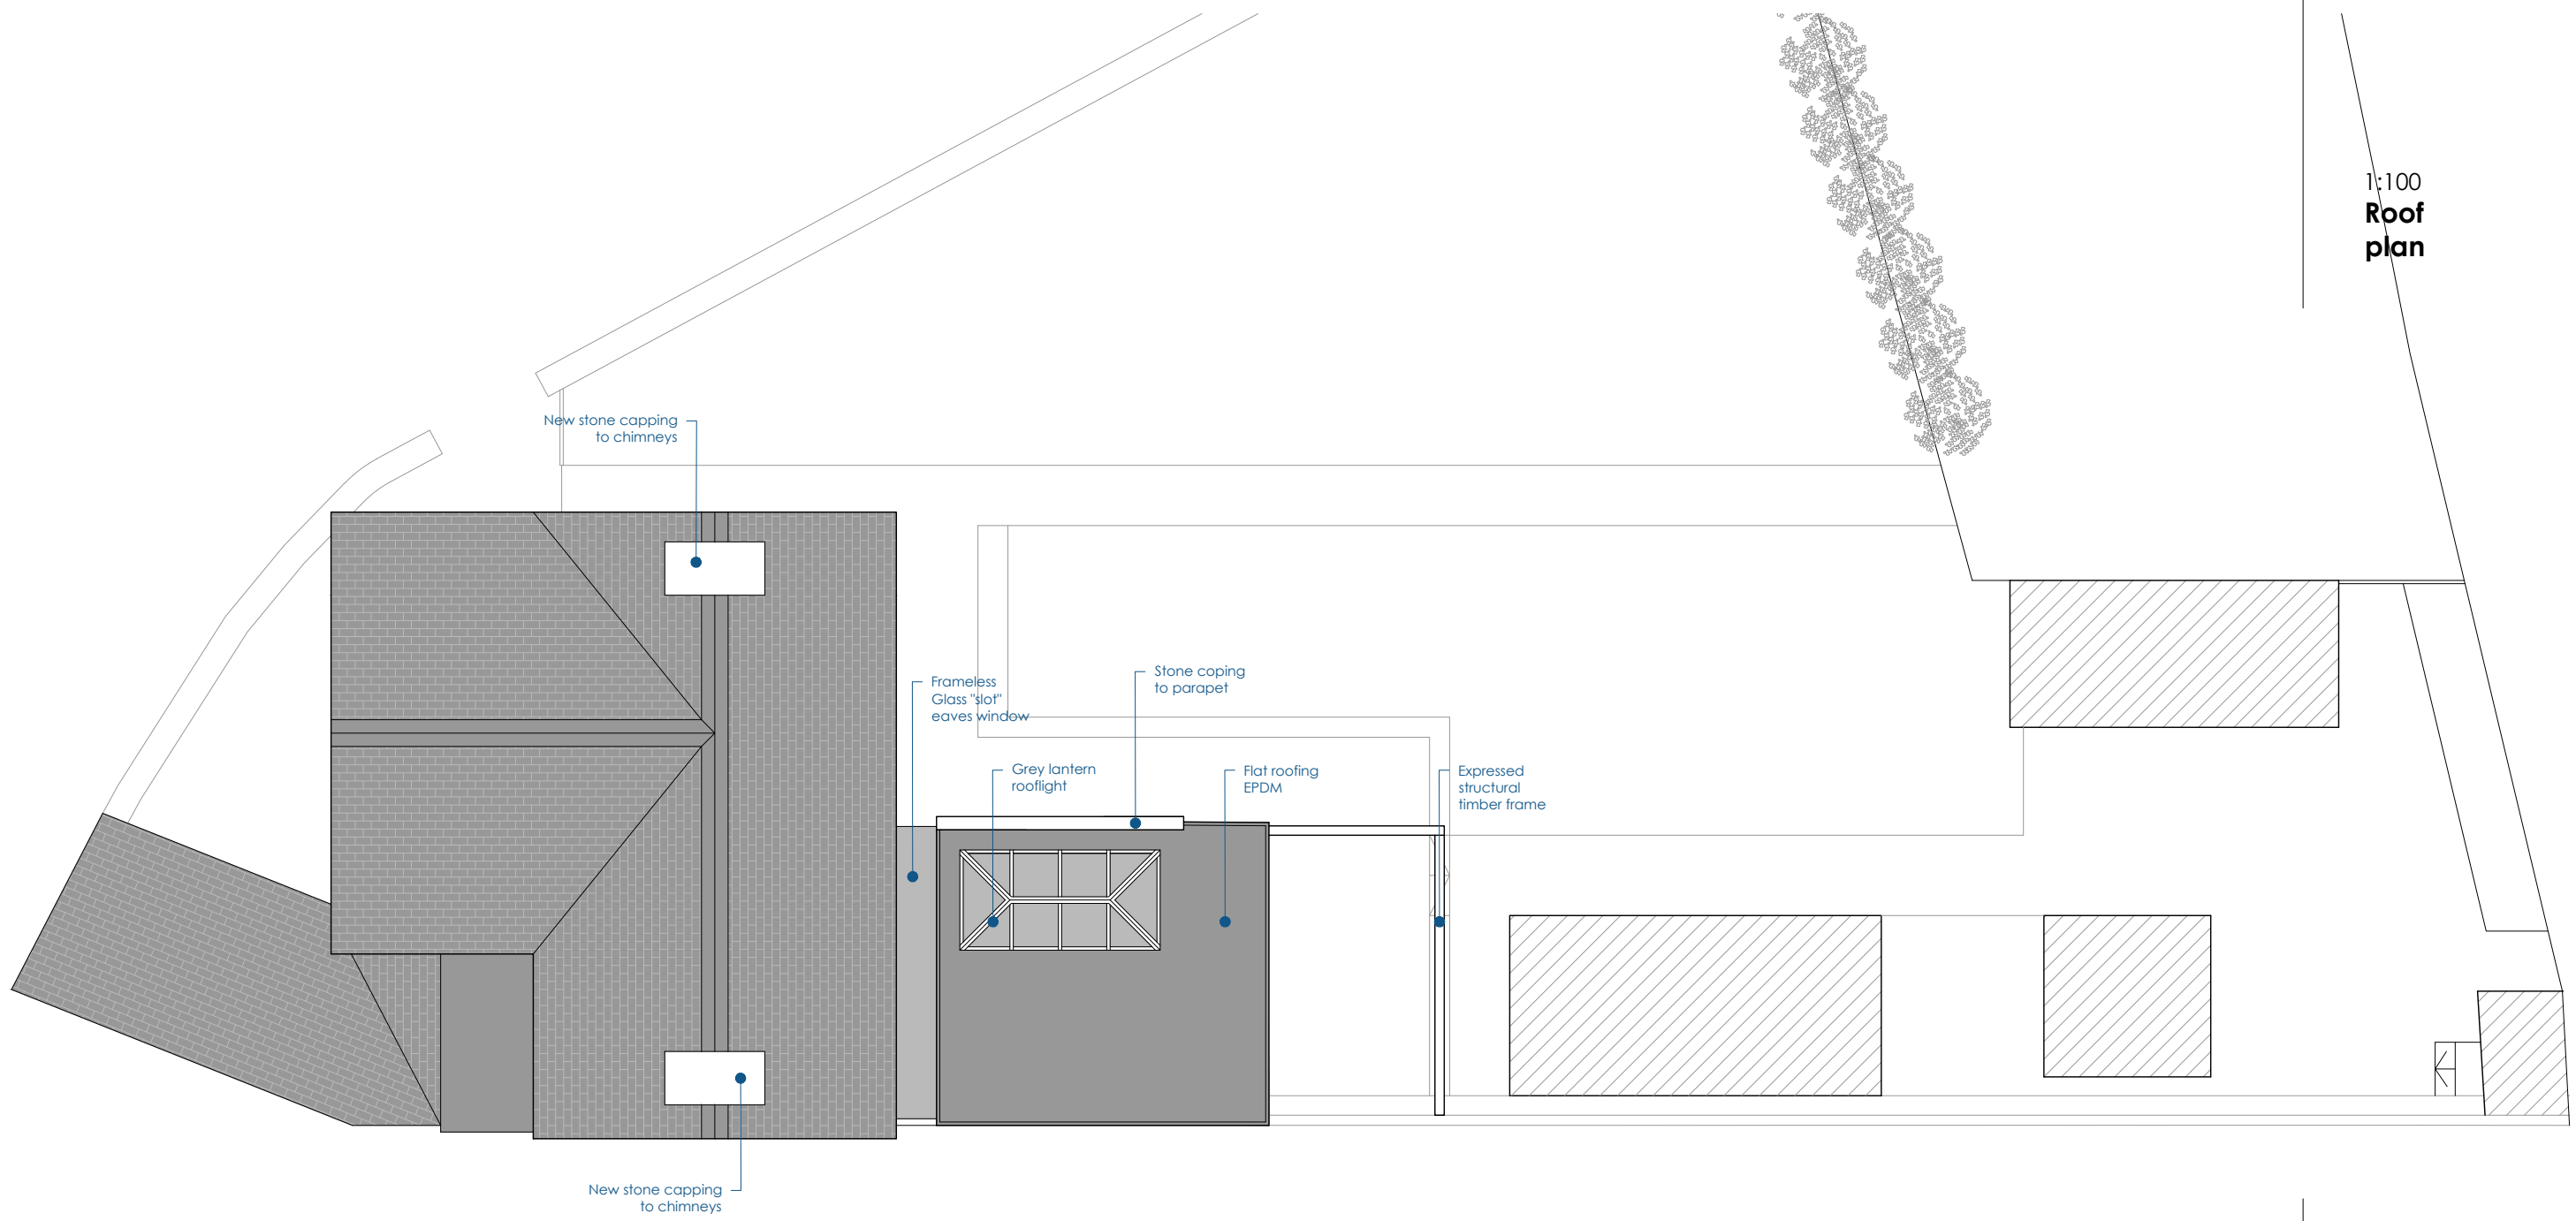

1:100
Roof
plan

Paper size: A3
Drawn by:
ARA
Date:
09/06/21

© CO2 Architects. 2021

FIR 11

Proposed
FIR TREE COTTAGE Glasbury
HR3 5LJ