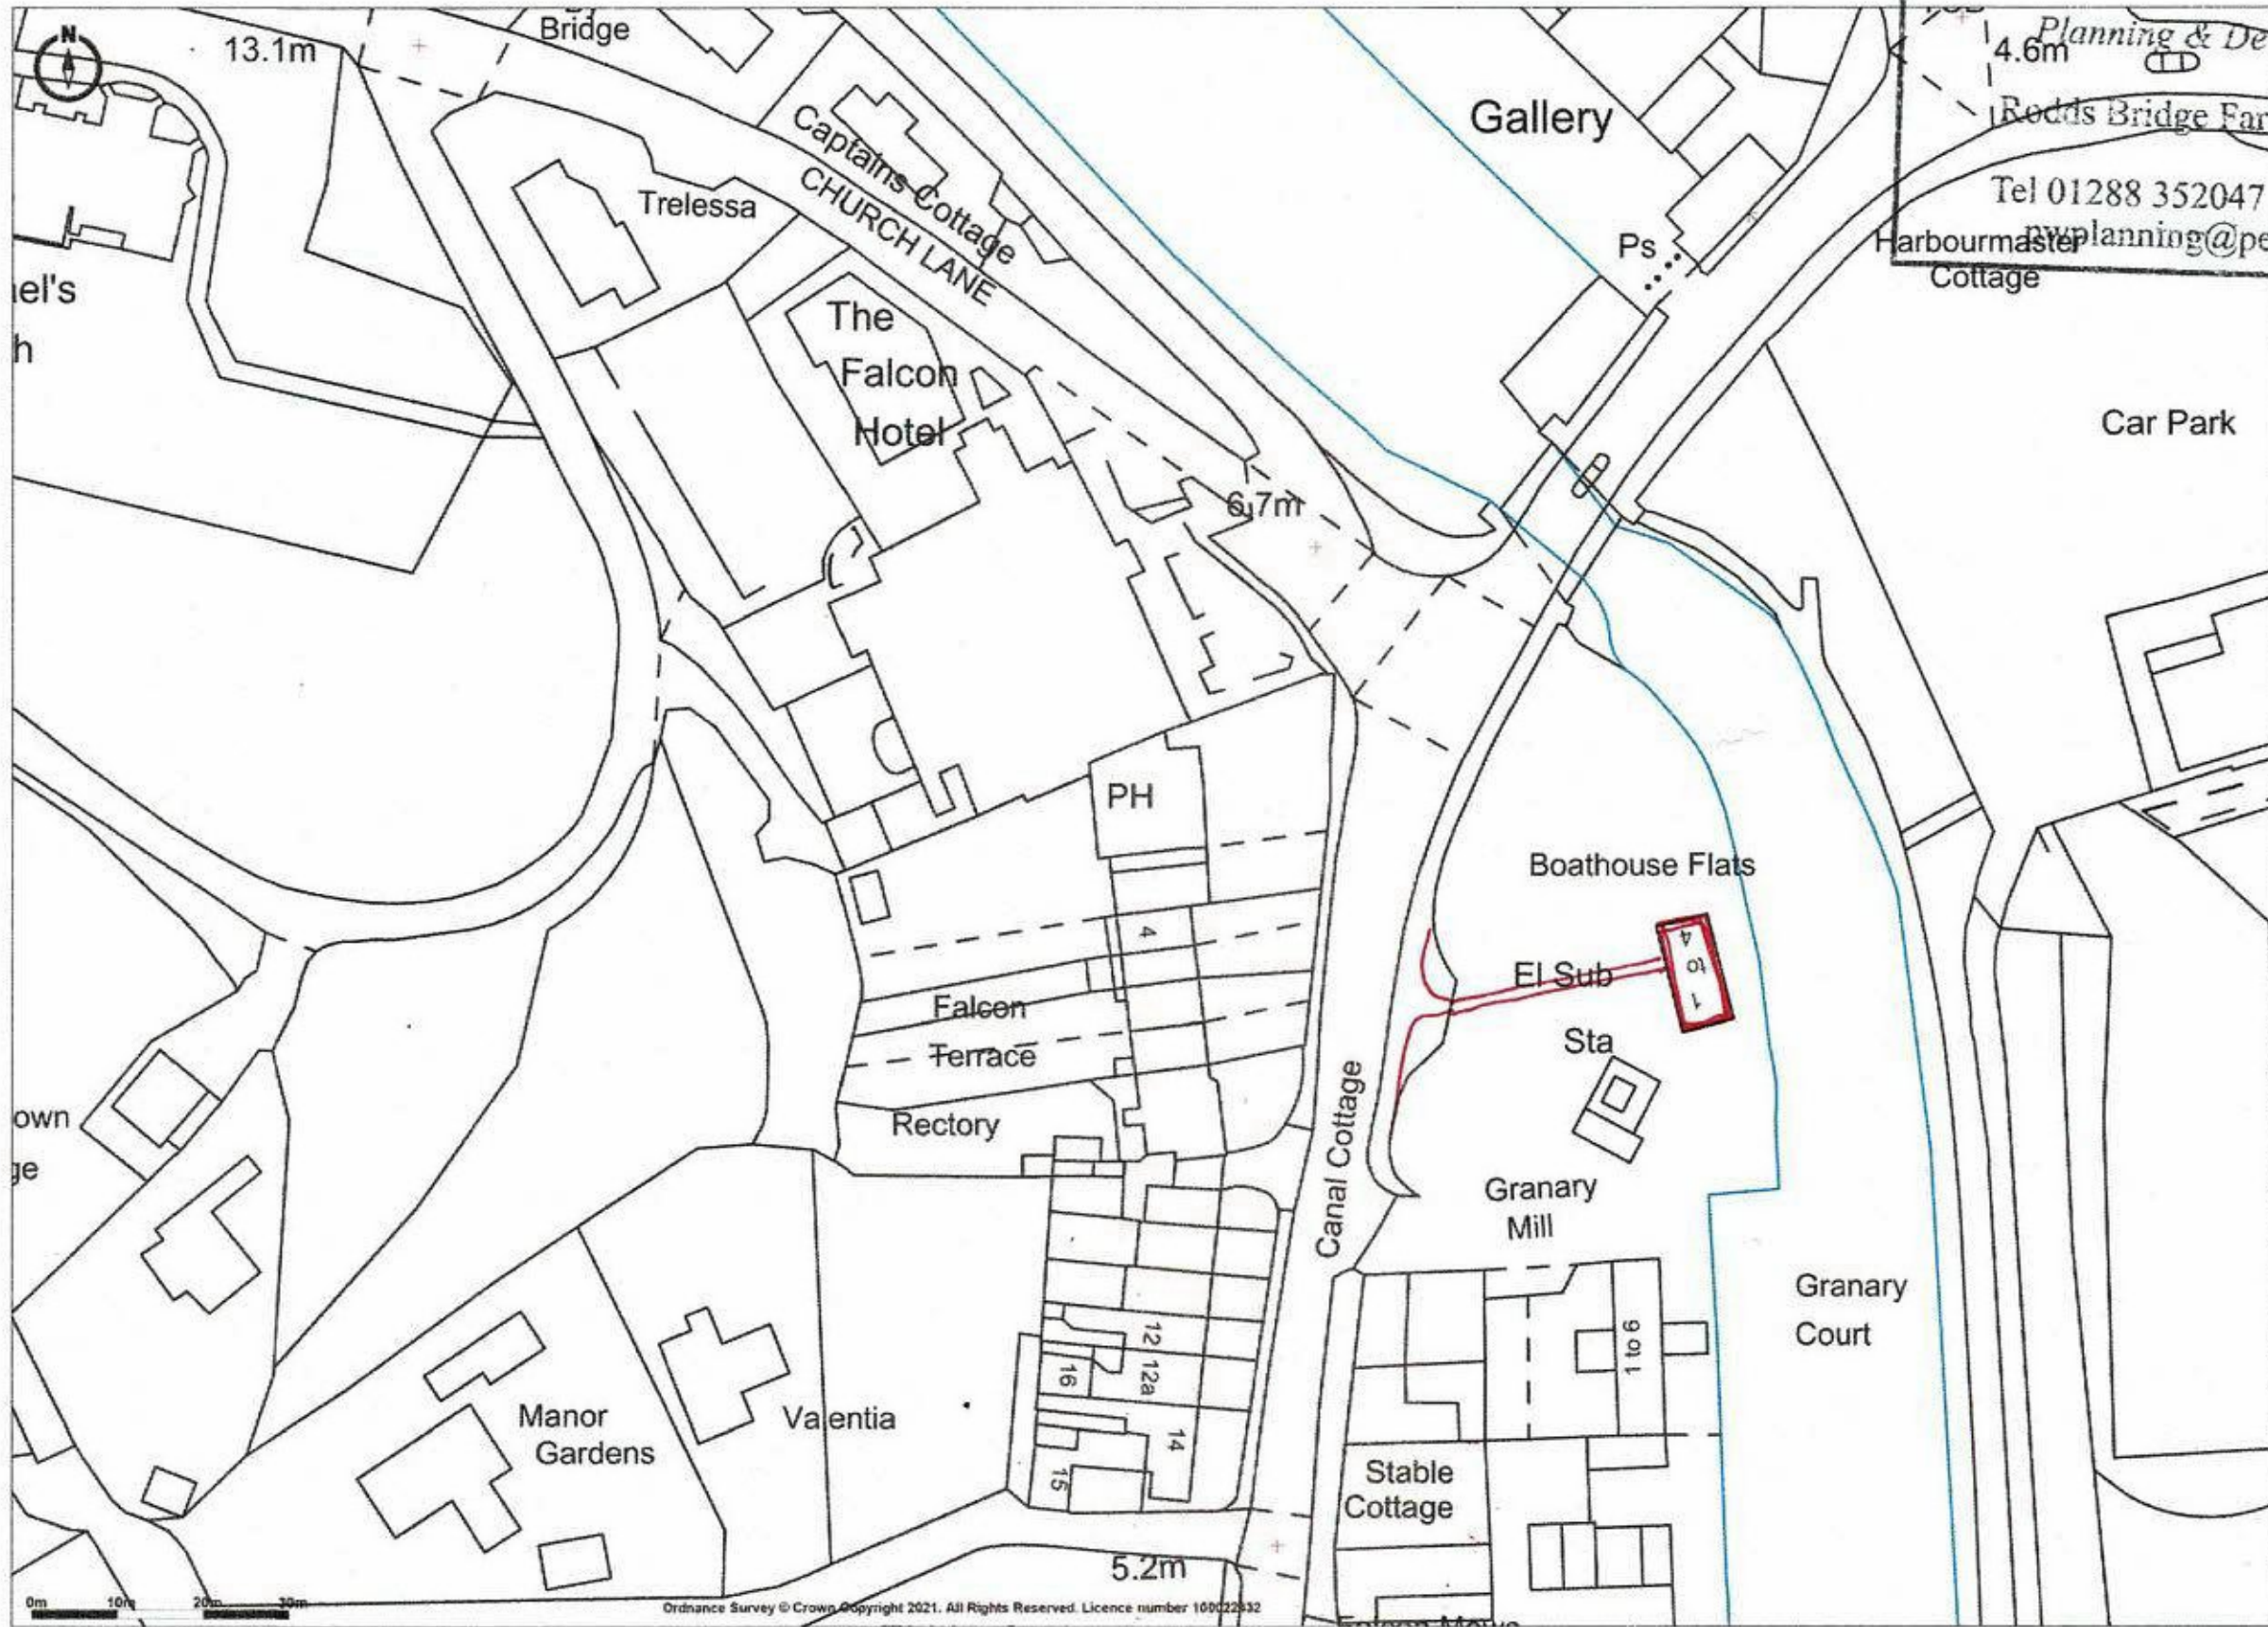

PETER WONNACOTT - Planning

Planning & Development Advisor
4.6m
Redds Bridge Farm - Bude EX23 0LS
Tel 01288 352047
pwwplanning@peterwonnacott.com

Car Park
PWI