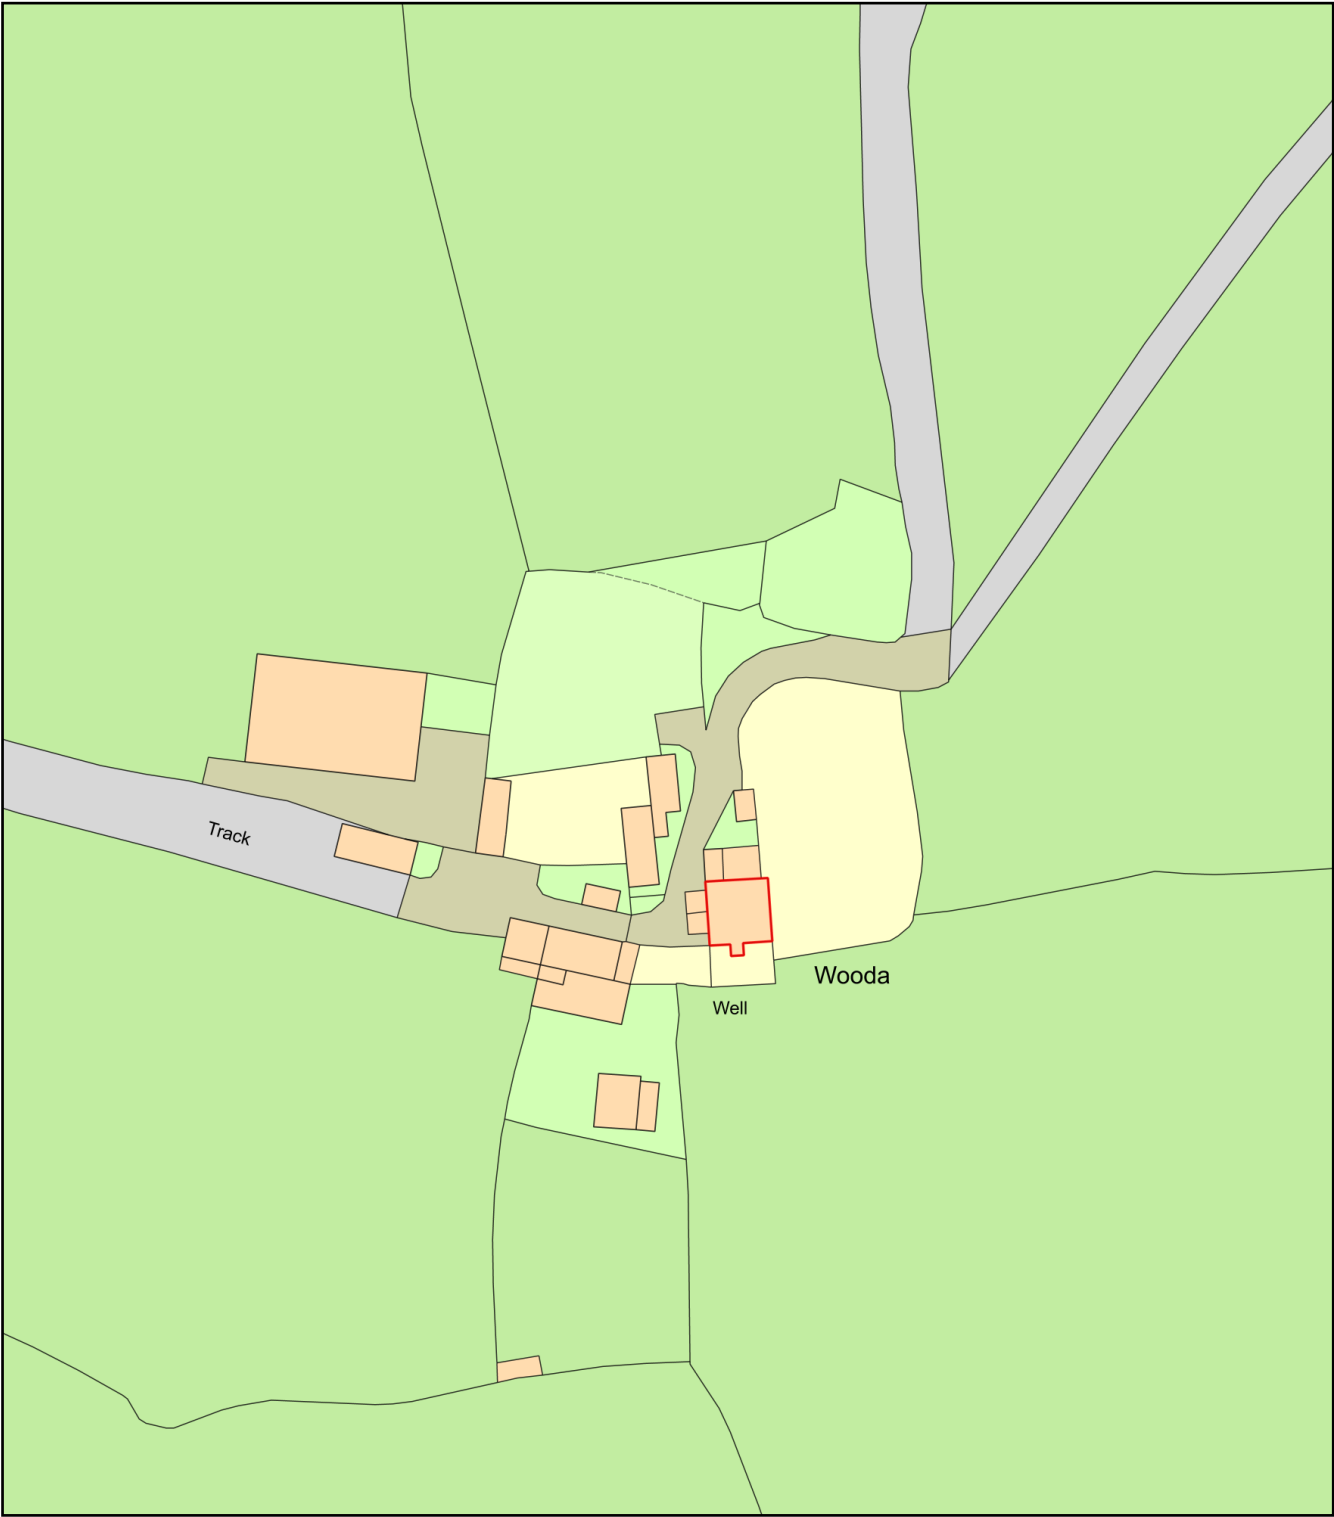

# Wooda Farm, Callington PL17 8QG

Plan Produced for: Tremorvah Industries  
Date Produced: 27 May 2021  
Plan Reference Number: TQRQM21147093006360  
Scale: 1:1250 @ A4