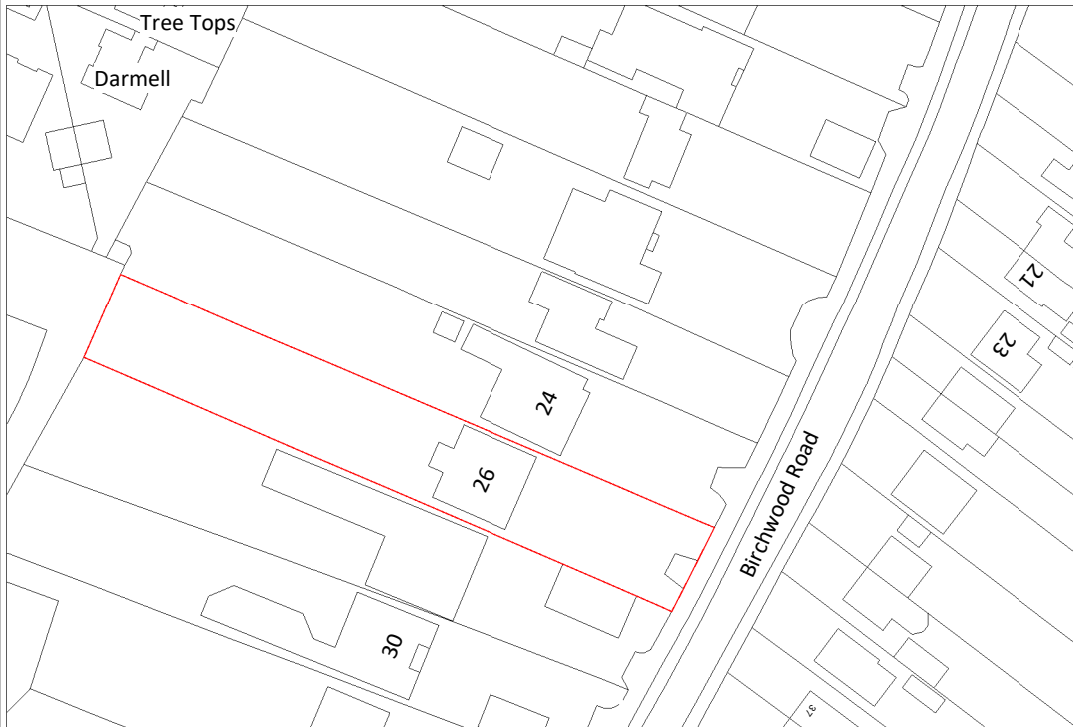

1

Site Location Plan

1 : 1250

Amendments

Rev	Init	Date	Description

Project:

26 Birchwood Rd,
Dartford,
Kent. DA2 7HE

Title:

Planning Drawings
Location plan 1-1250

Bluetime Retail Ltd /
Bluetime Home
Design LLP. Design,
Project
Management, Build

Thames Innovation
Center, Veridion
Way, Veridion Park,
Erith, Kent DA18 4AL

Tel: 01322 521026

Proposed ground floor rear extension and
internal alterations, detached garage & raised
front boundary walls.

Drawn by:	Scale:	@A4	Date:
M.J.G	1 : 1250		08/06/2021

Drawing number:	Rev:
BL/DRG/2160/ 01	

Do not scale from this drawing. Dimensions to be checked on site.