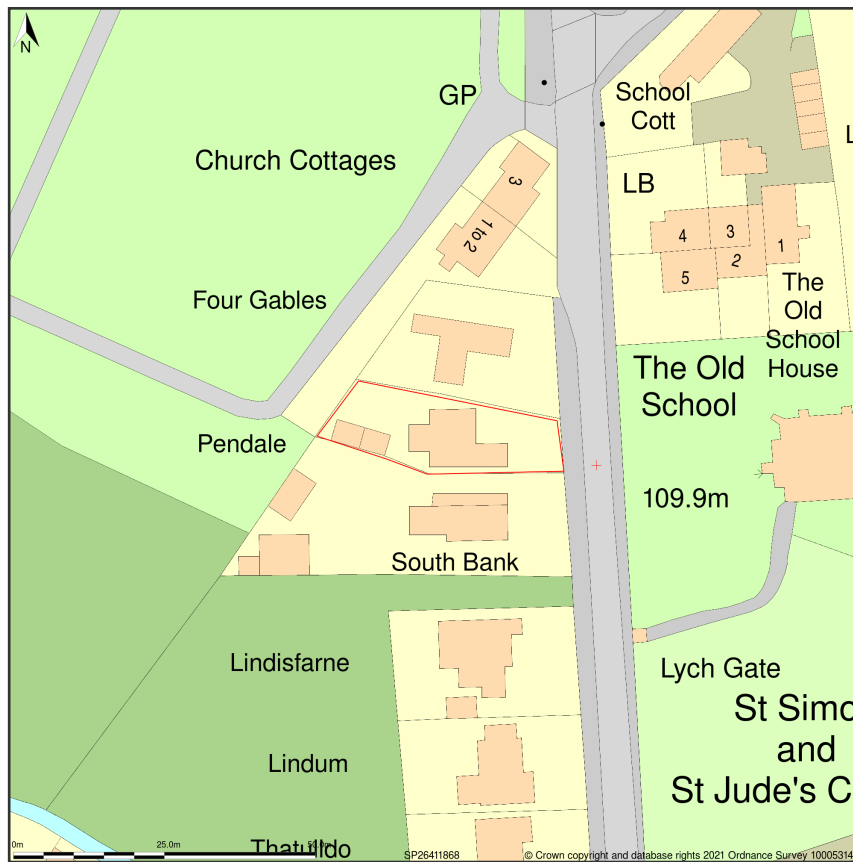

Pendale, Church Road, Milton Under Wychwood, Oxfordshire, OX7 6LH

Site Plan shows area bounded by: 426343.41, 218610.24 426484.83, 218751.66 (at a scale of 1:1250), OSGridRef: SP26411868. The representation of a road, track or path is no evidence of a right of way. The representation of features as lines is no evidence of a property boundary.

Produced on 16th Jun 2021 from the Ordnance Survey National Geographic Database and incorporating surveyed revision available at this date. Reproduction in whole or part is prohibited without the prior permission of Ordnance Survey. © Crown copyright 2021. Supplied by www.buyaplan.co.uk a licensed Ordnance Survey partner (100053143). Unique plan reference: #00642363-5A0C1B