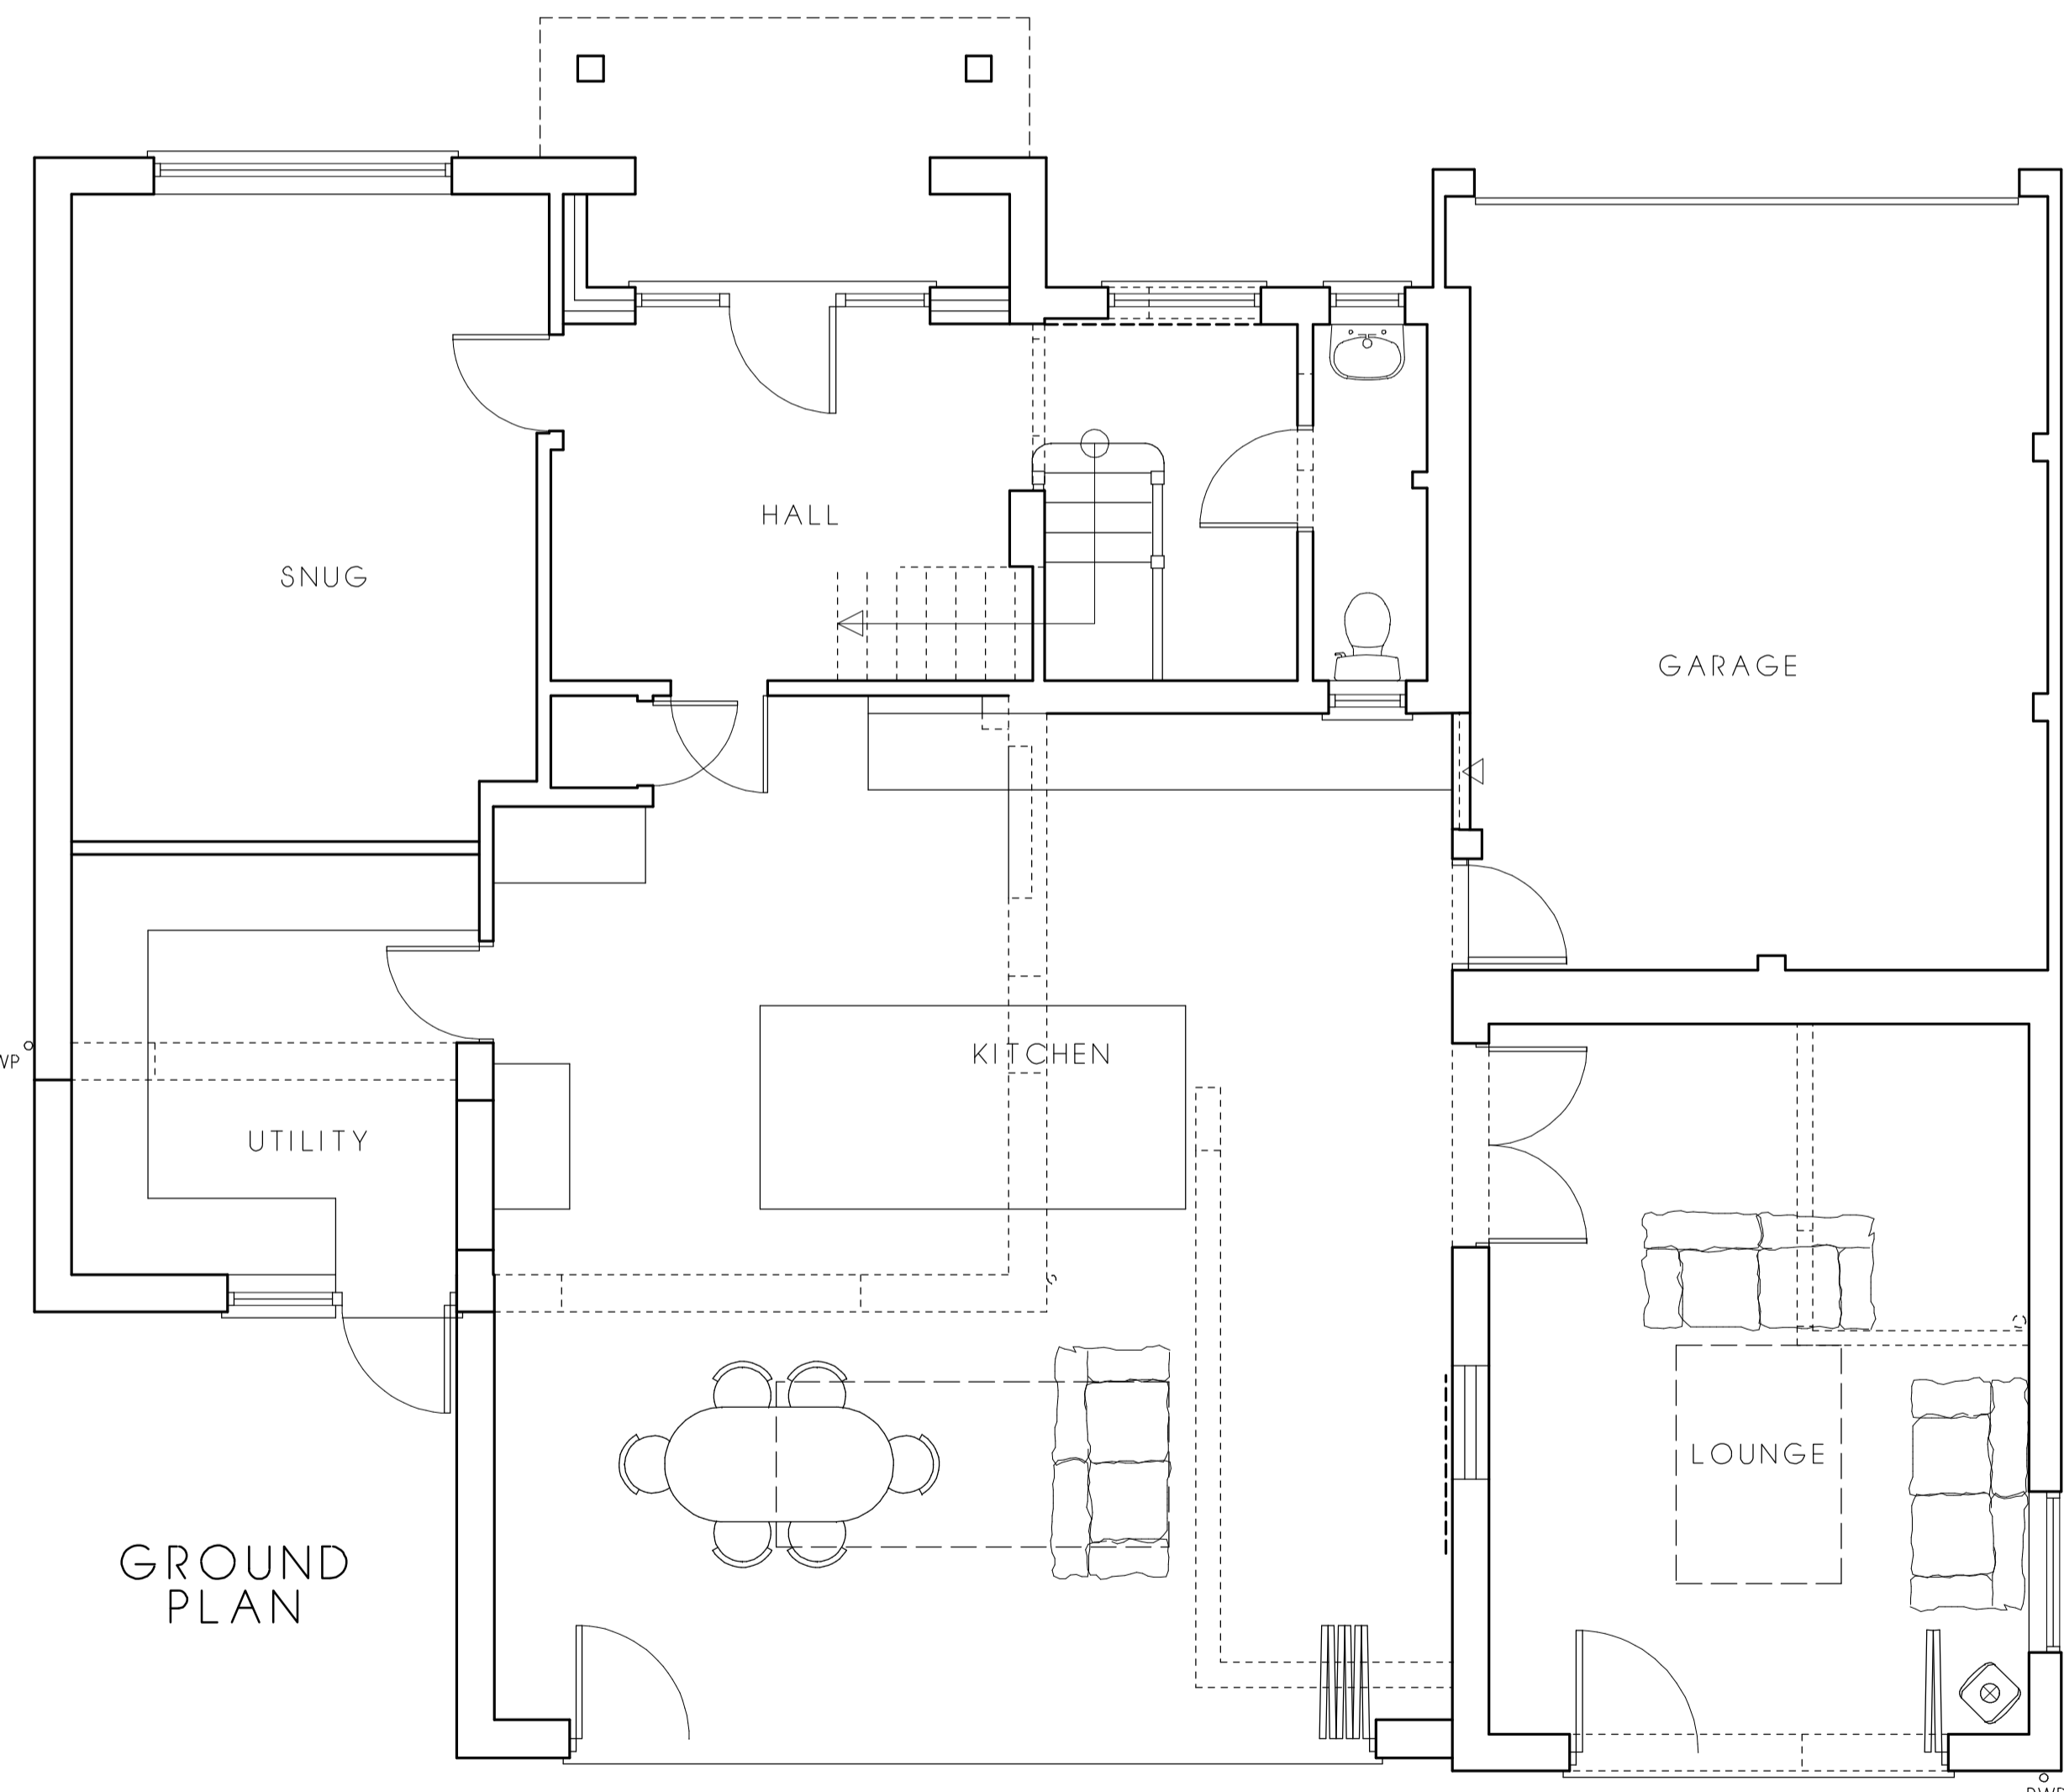

NORTH-WEST ELEVATION

SOUTH-EAST ELEVATION

NORTH-EAST ELEVATION

SOUTH-WEST ELEVATION

Revisions:

Title: Proposed Extension/alterations to:  
Manorfields, Caldecatt  
for: Mr & Mrs P. Warsopp

PROPOSED PLANS

Drg. No. 39-21-02 Scale: 1:50/100/  
500/1250