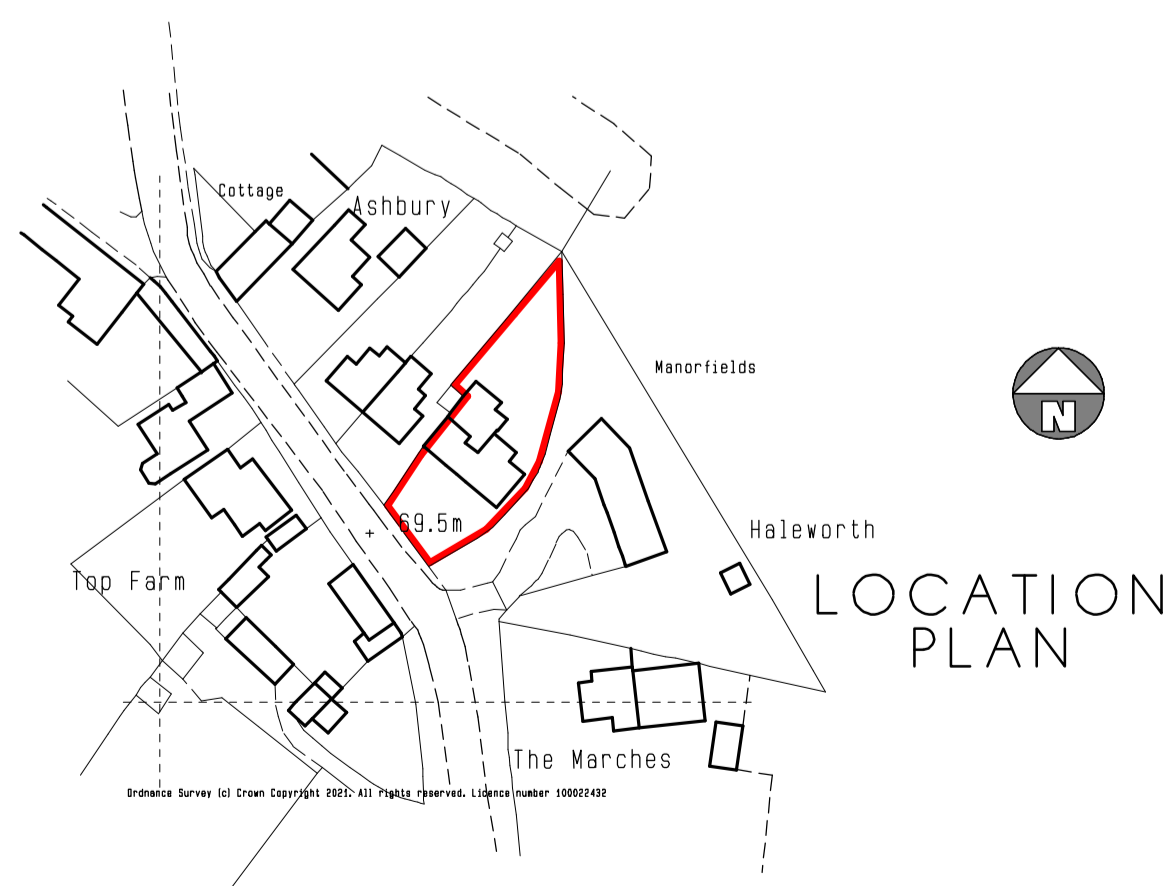

NORTH-WEST ELEVATION

SOUTH-EAST ELEVATION

NORTH-EAST ELEVATION

SOUTH-WEST ELEVATION

Revisions:

Title: Proposed Extension/alterations to:  
Manorfields, Caldecatt  
for: Mr & Mrs P. Warsopp

PROPOSED PLANS

Drg. No. 39-21-02 Scale: 1:50/100/  
500/1250