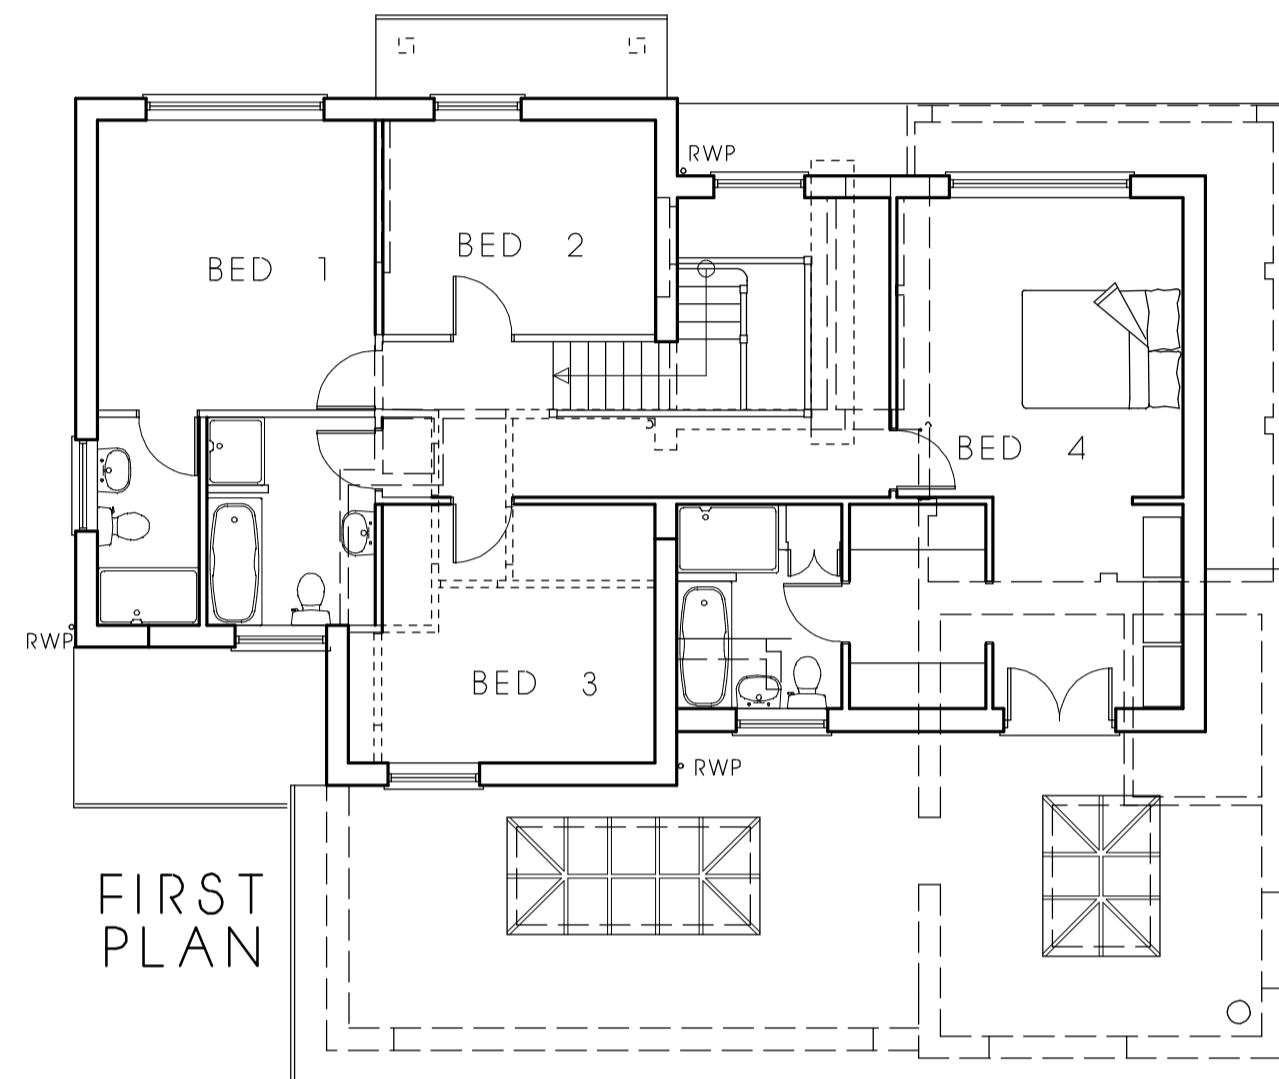

NORTH-WEST ELEVATION

SOUTH-EAST ELEVATION

NORTH-EAST ELEVATION

SOUTH-WEST ELEVATION

Revisions:

Title: Proposed Extension/alterations to:  
Manorfields, Caldecatt  
for: Mr & Mrs P. Warsopp

PROPOSED PLANS

Drg. No. 39-21-02 Scale: 1:50/100/  
500/1250