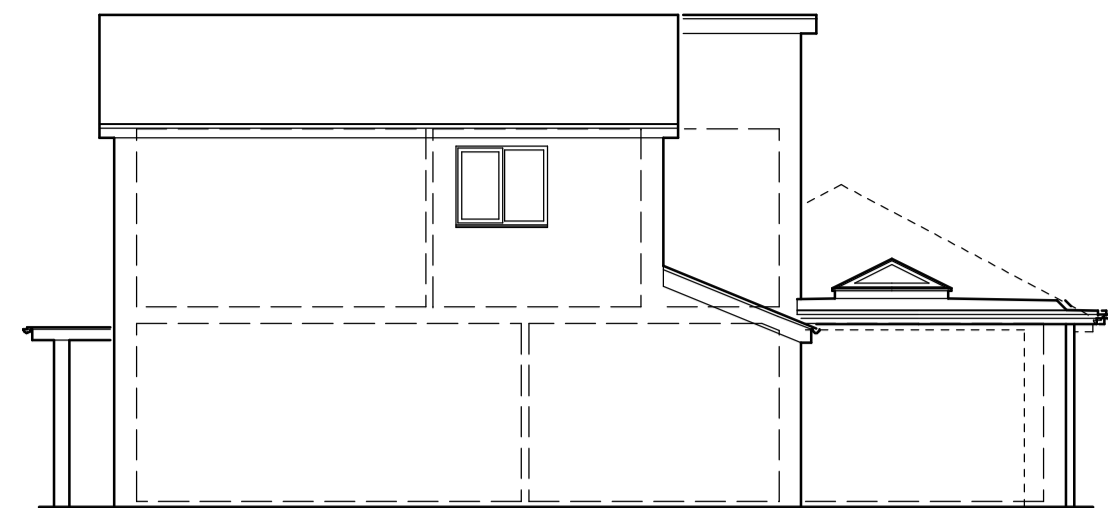

NORTH-WEST ELEVATION

SOUTH-EAST ELEVATION

NORTH-EAST ELEVATION

SOUTH-WEST ELEVATION

Revisions:

Title: Proposed Extension/alterations to:  
Manorfields, Caldecatt  
for: Mr & Mrs P. Warsopp

PROPOSED PLANS

Drg. No. 39-21-02 Scale: 1:50/100/  
500/1250