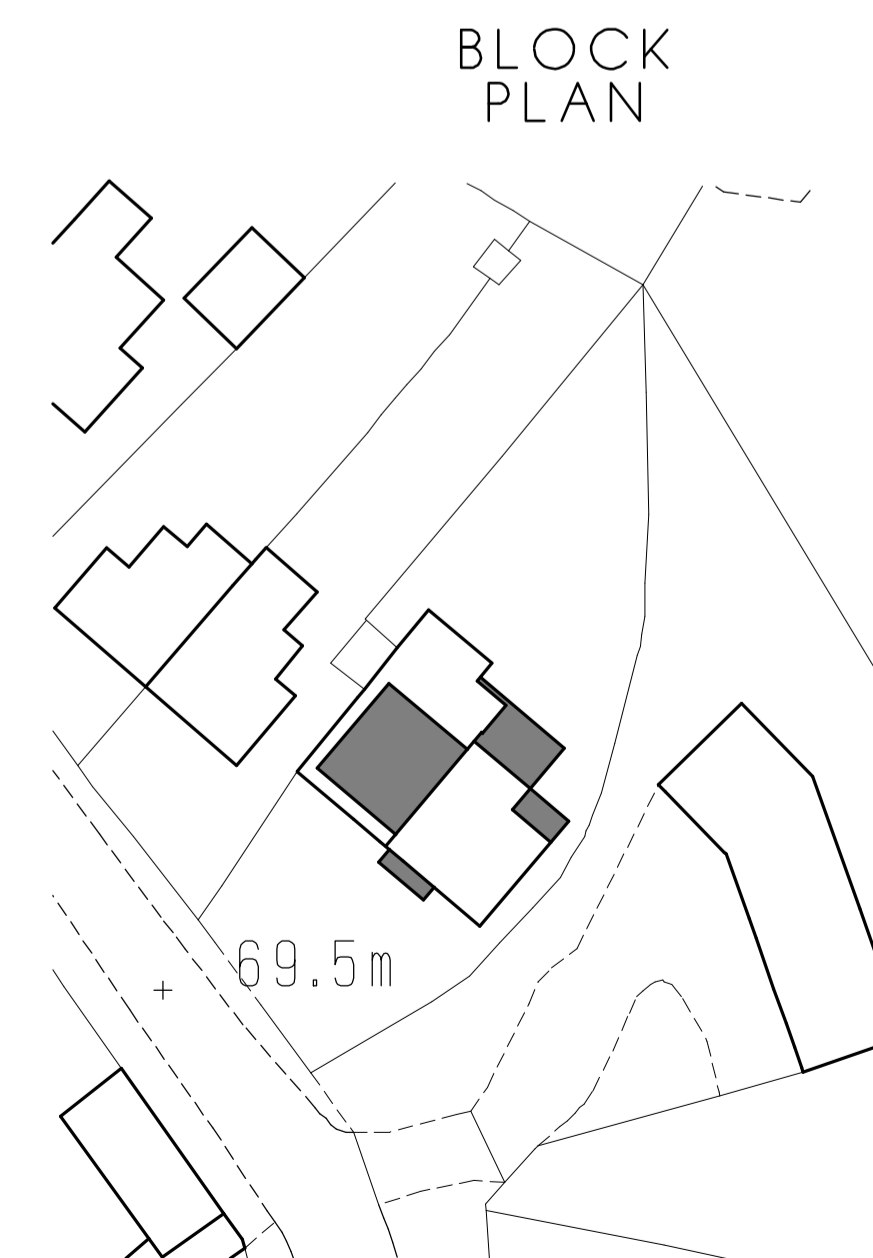

NORTH-WEST ELEVATION

SOUTH-EAST ELEVATION

NORTH-EAST ELEVATION

SOUTH-WEST ELEVATION

Revisions:

Title: Proposed Extension/alterations to:  
Manorfields, Caldecatt  
for: Mr & Mrs P. Warsopp

PROPOSED PLANS

Drg. No. 39-21-02 Scale: 1:50/100/  
500/1250

Drawn: TJP Date: April 2021

7 The Knoll  
Grendon  
Northampton  
Northamptonshire  
NN7 1JG

T: 01933 666 300  
toby.pateman@btconnect.com