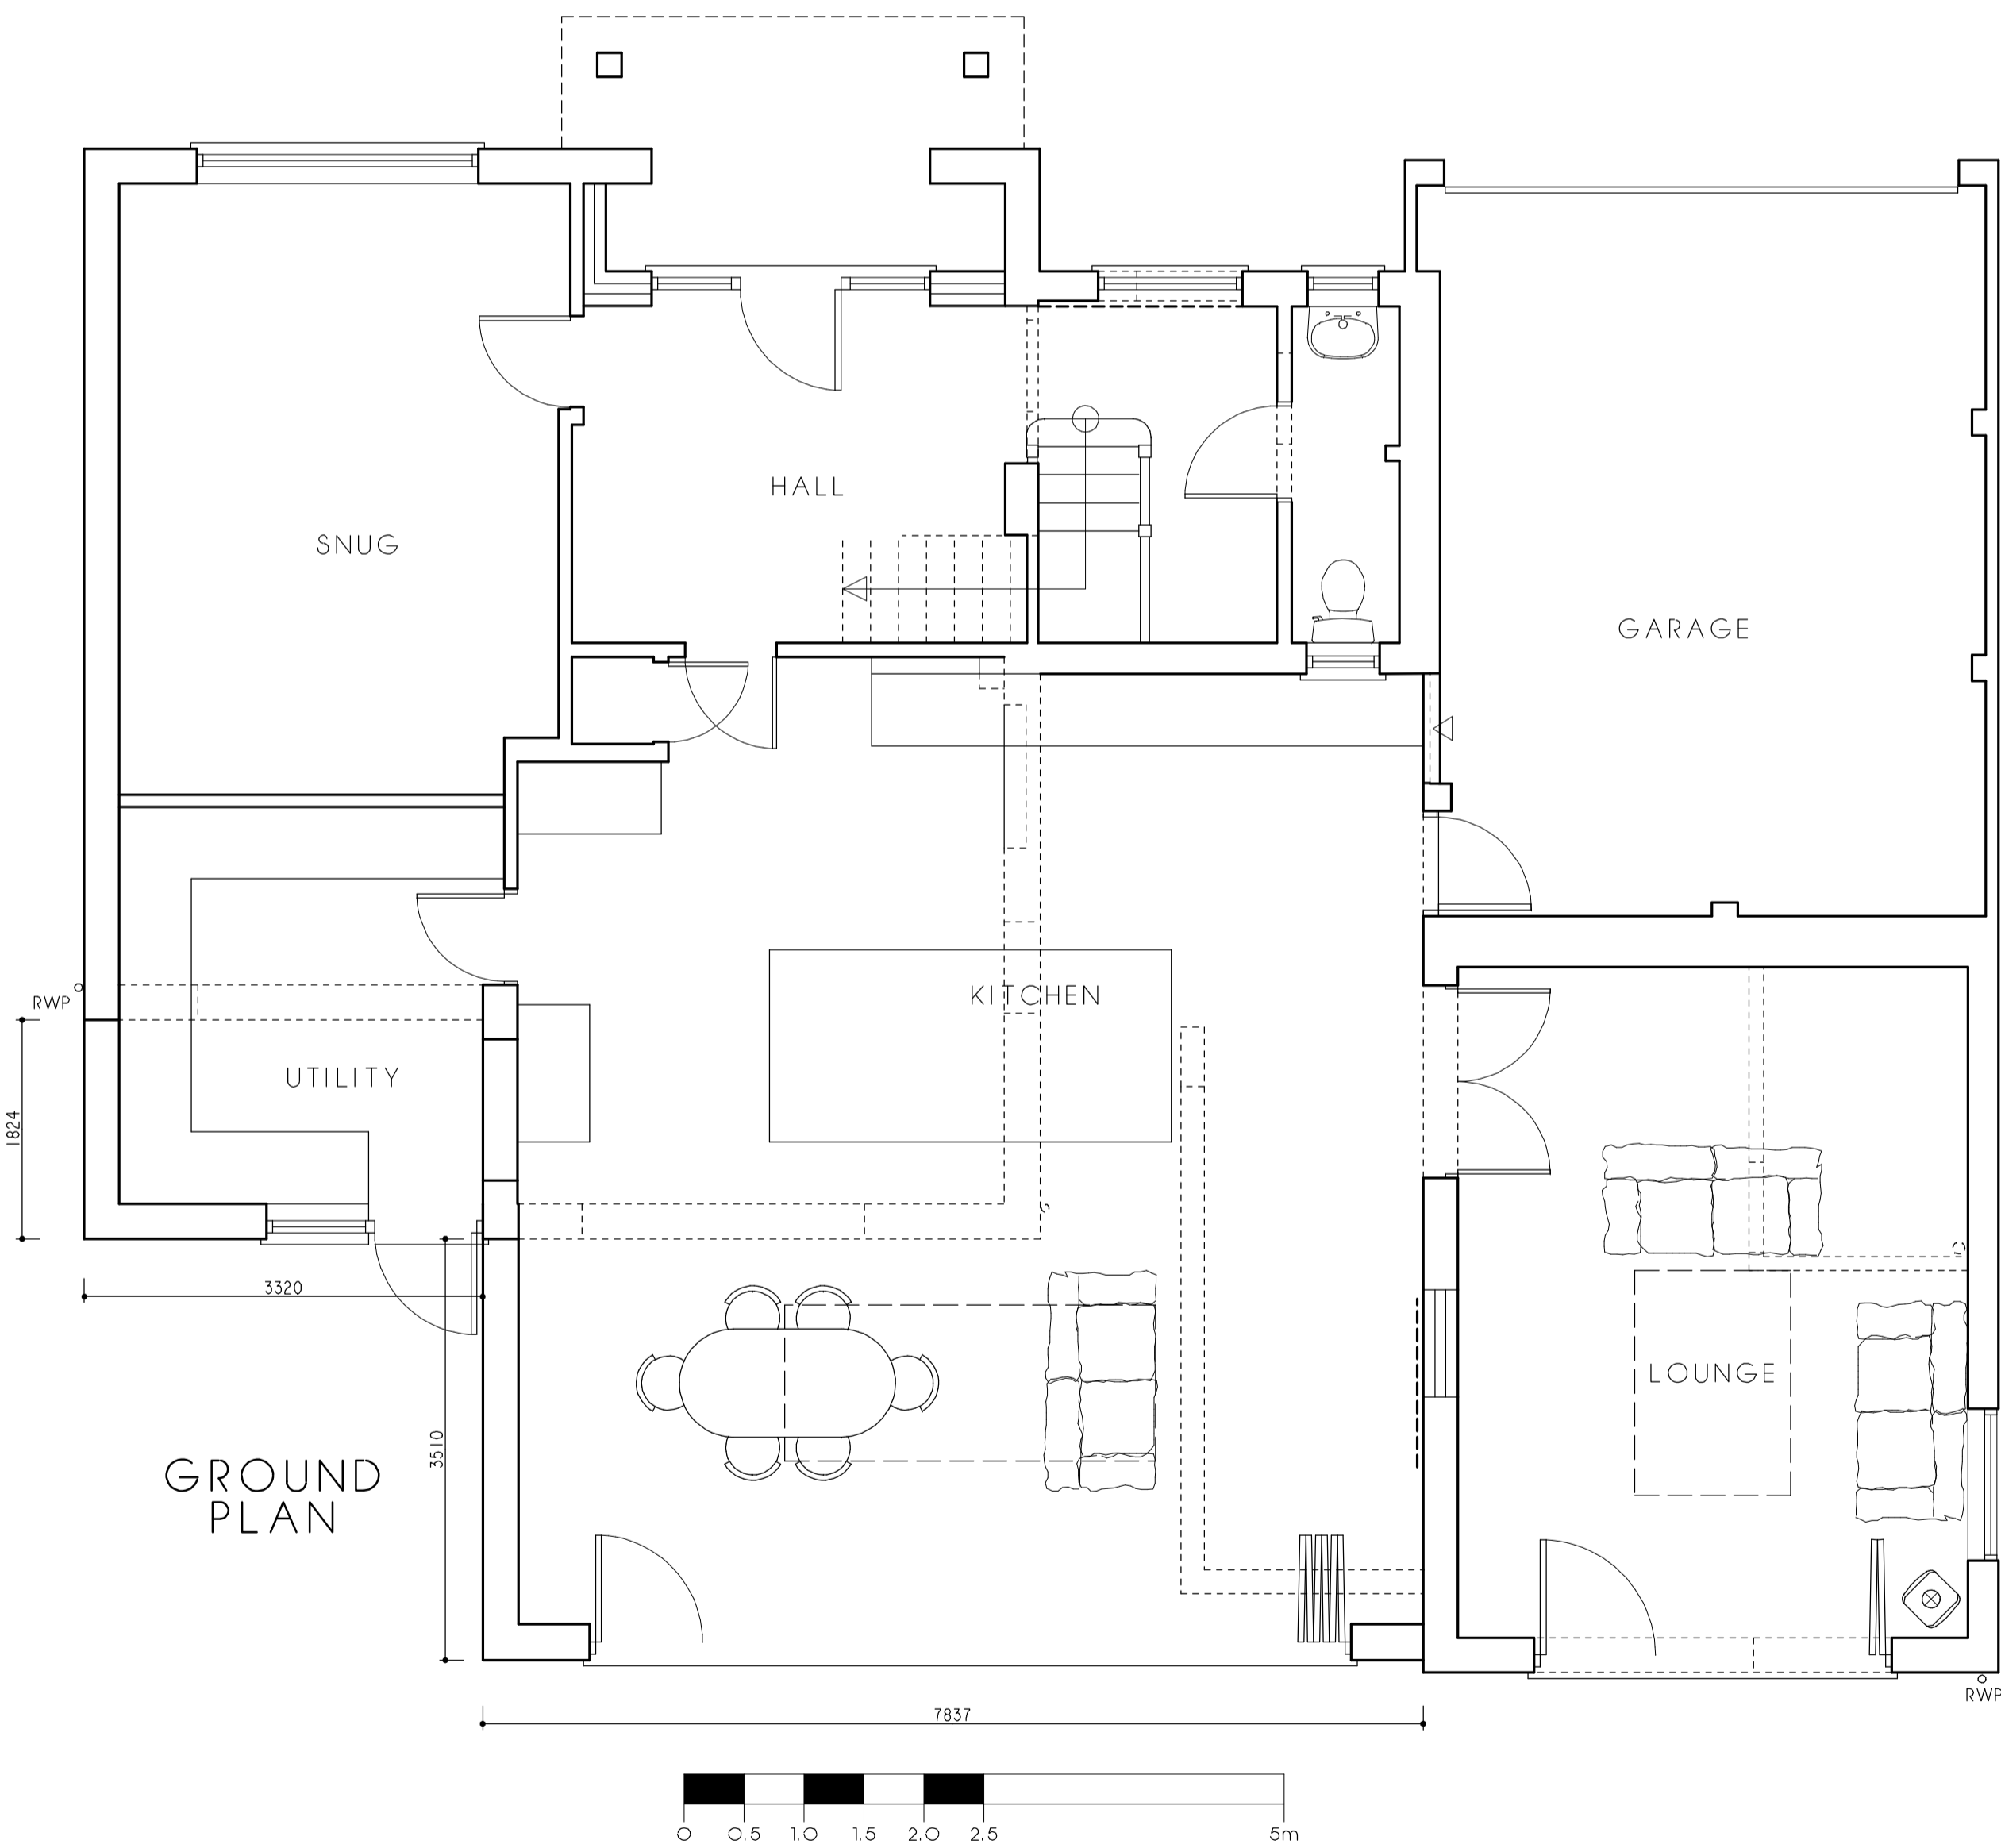

NORTH-WEST ELEVATION

SOUTH-EAST ELEVATION

NORTH-EAST ELEVATION

SOUTH-WEST ELEVATION

Revisions:

Title: Proposed Extension/alterations to:
Manorfields, Caldecatt
for: Mr & Mrs P. Warsopp

PROPOSED PLANS

Drw. No. 39-21-02 Scale: 1:50/100/
500/1250