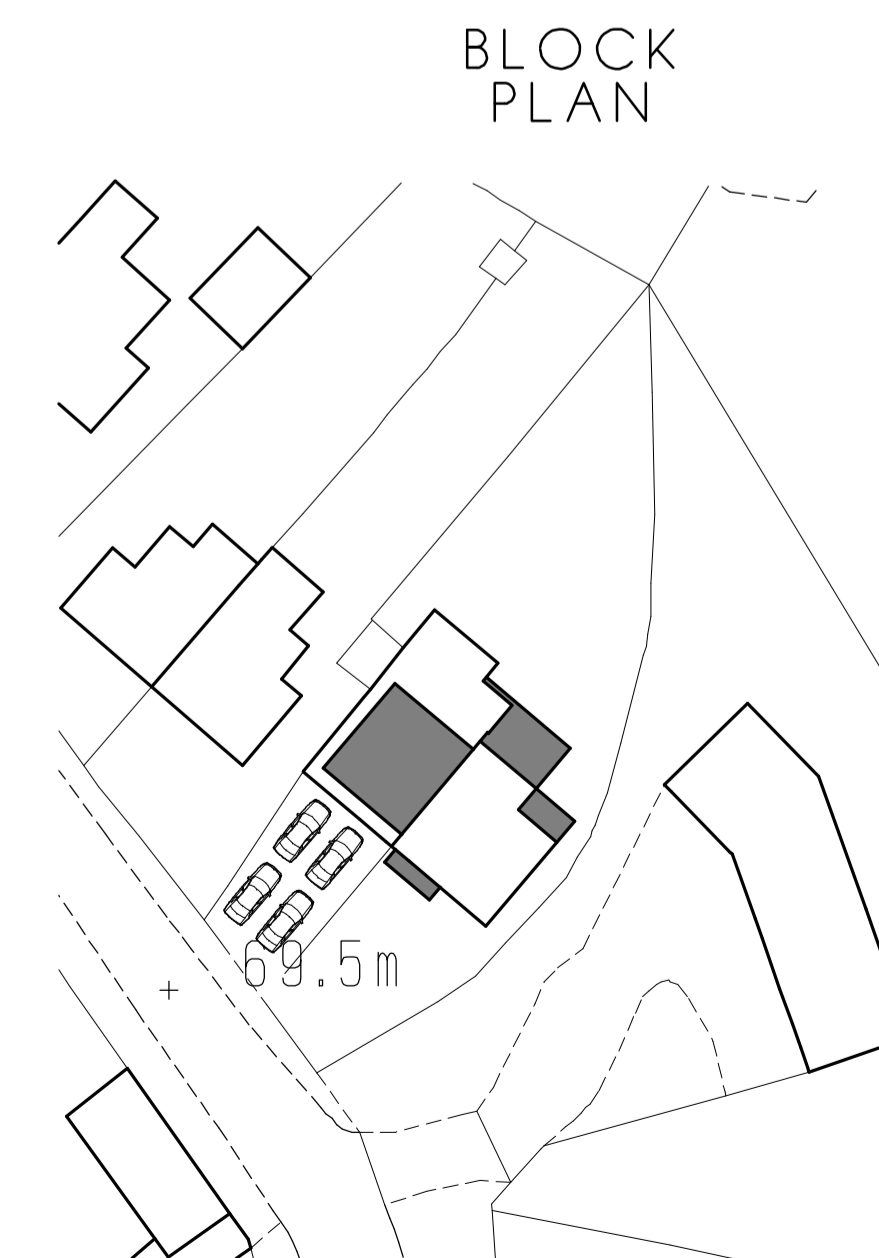

NORTH-WEST ELEVATION

SOUTH-EAST ELEVATION

NORTH-EAST ELEVATION

SOUTH-WEST ELEVATION

Revisions:

Title: Proposed Extension/alterations to:
Manorfields, Caldecatt
for: Mr & Mrs P. Warsopp

PROPOSED PLANS

Drw. No. 39-21-02 Scale: 1:50/100/
500/1250

Drawn: TJP Date: April 2021

7 The Knoll
Grendon
Northampton
Northamptonshire
NN7 1JG

T: 01933 666 300
toby.pateman@btconnect.com