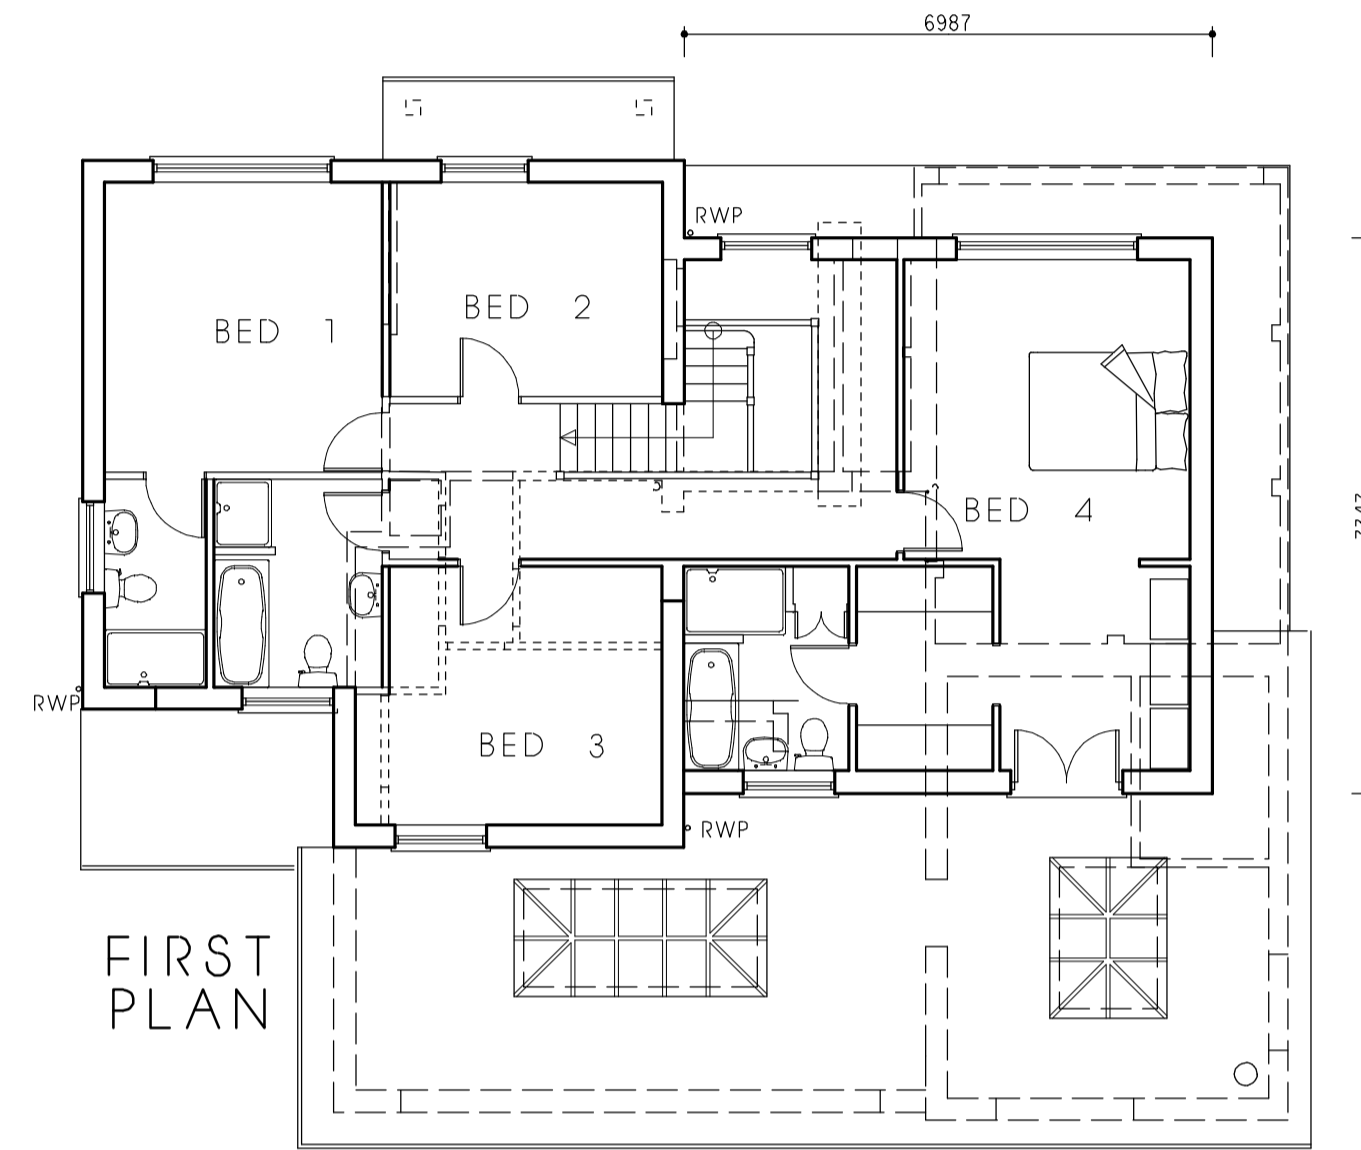

NORTH-WEST ELEVATION

SOUTH-EAST ELEVATION

NORTH-EAST ELEVATION

SOUTH-WEST ELEVATION

Revisions:

Title: Proposed Extension/alterations to:
Manorfields, Caldecatt
for: Mr & Mrs P. Warsopp

PROPOSED PLANS

Drw. No. 39-21-02 Scale: 1:50/100/
500/1250