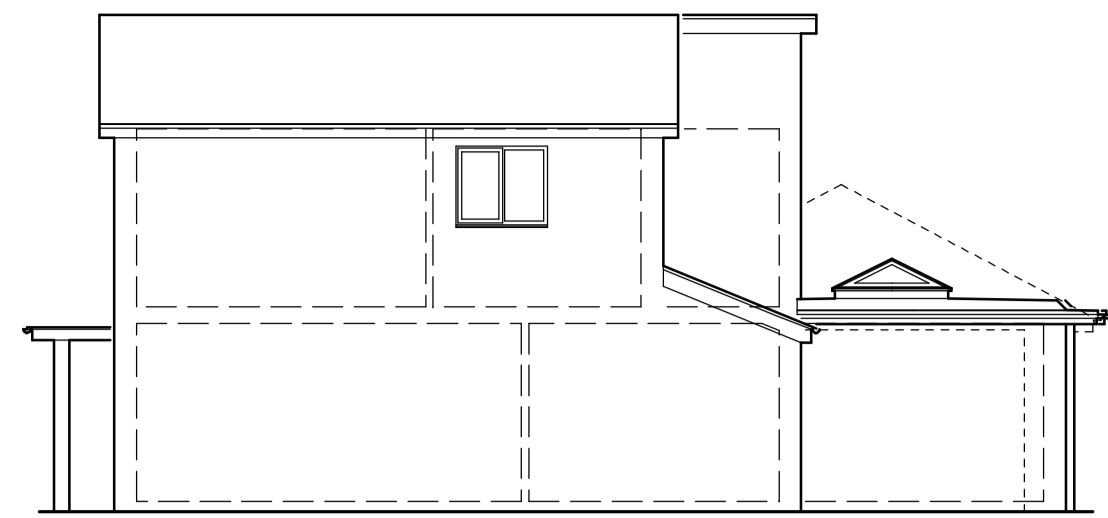

NORTH-WEST ELEVATION

SOUTH-EAST ELEVATION

NORTH-EAST ELEVATION

SOUTH-WEST ELEVATION

Revisions:

Title: Proposed Extension/alterations to:
Manorfields, Caldecatt
for: Mr & Mrs P. Warsopp

PROPOSED PLANS

Drw. No. 39-21-02 Scale: 1:50/100/
500/1250