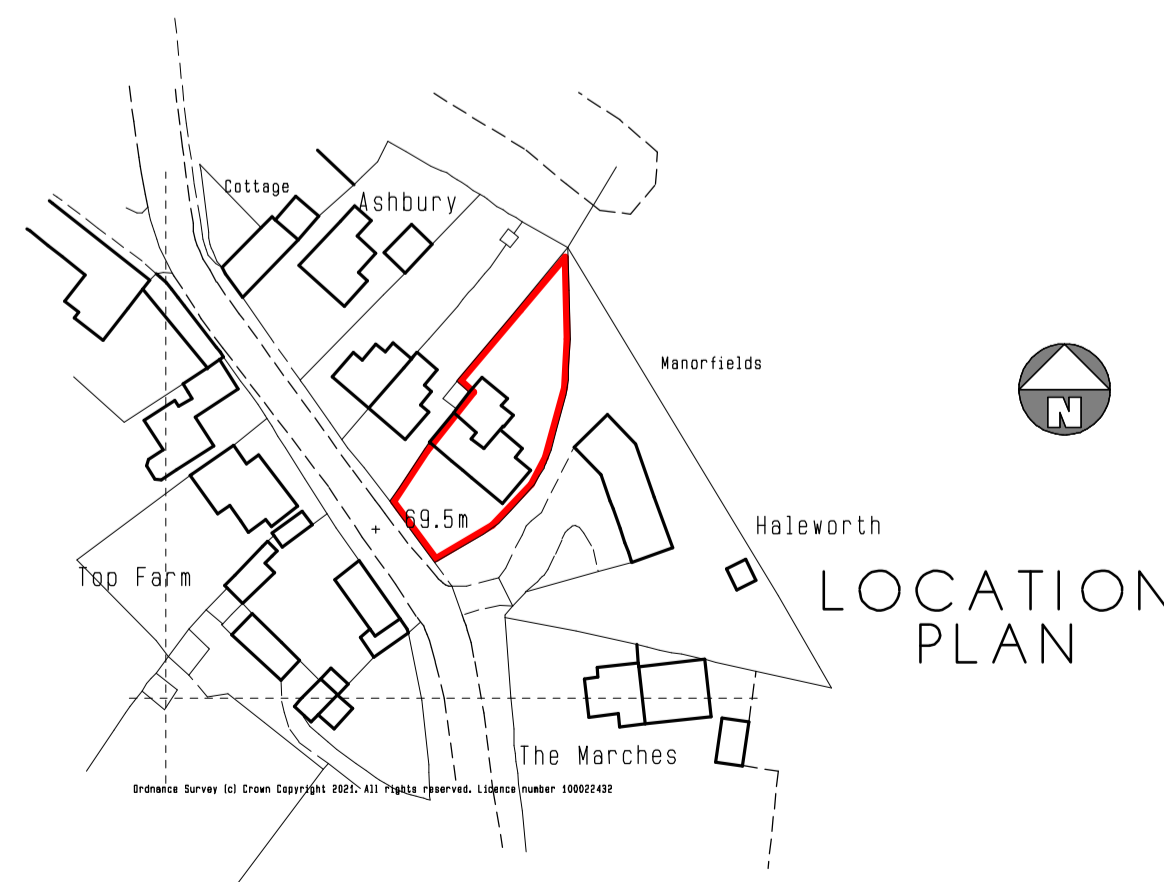

NORTH-WEST ELEVATION

SOUTH-EAST ELEVATION

NORTH-EAST ELEVATION

SOUTH-WEST ELEVATION

Revisions:

Title: Proposed Extension/alterations to:
Manorfields, Caldecatt
for: Mr & Mrs P. Warsopp

PROPOSED PLANS

Drw. No. 39-21-02 Scale: 1:50/100/
500/1250

Drawn: TJP Date: April 2021

7 The Knoll
Grendon
Northampton
Northamptonshire
NN7 1JG

T: 01933 666 300
toby.pateman@btconnect.com