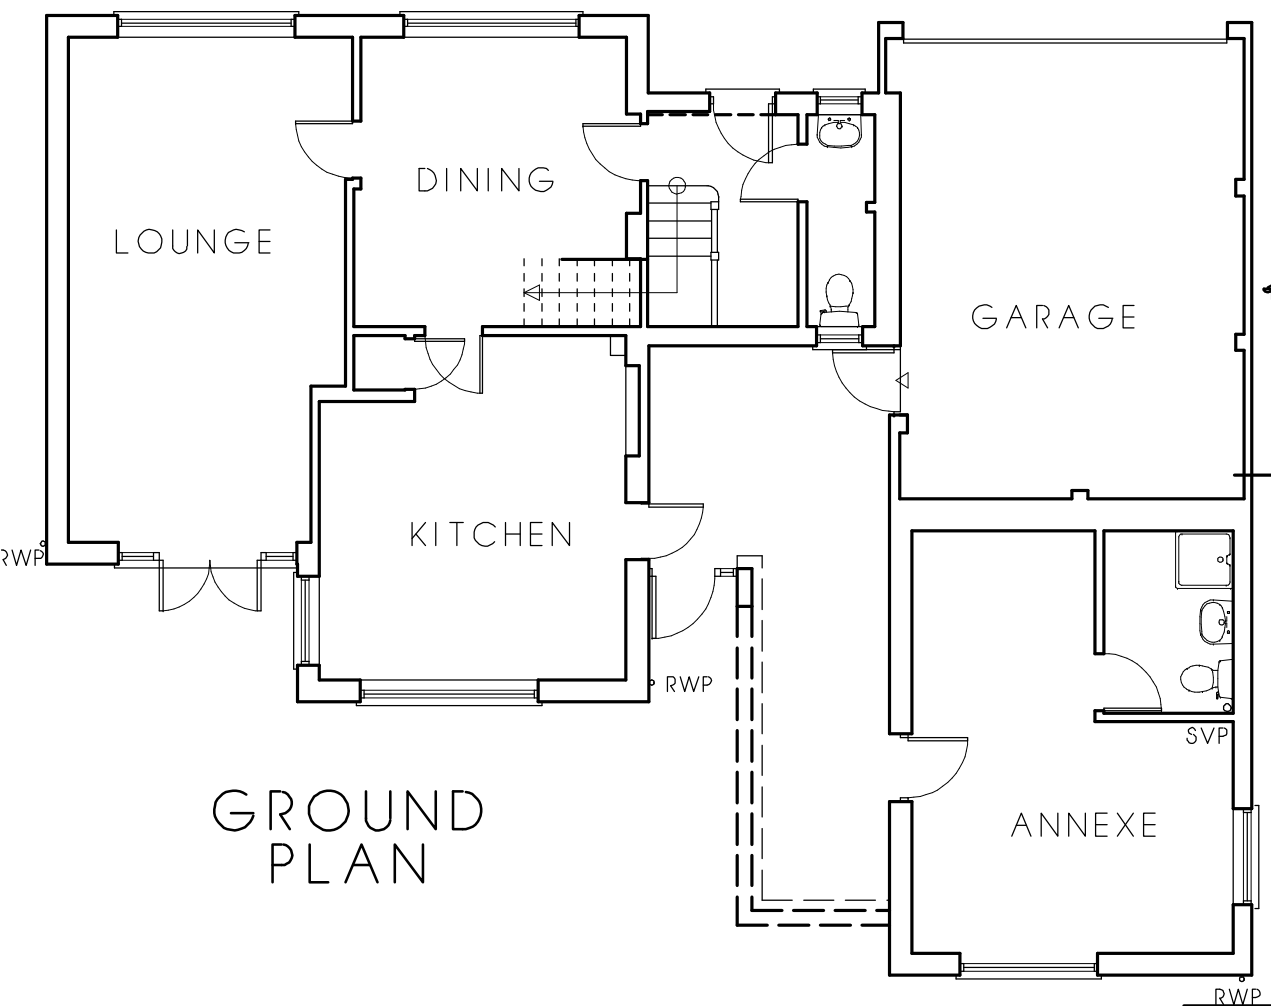

FIRST PLAN

SOUTH-WEST ELEVATION

NORTH-EAST ELEVATION

GROUND PLAN

NORTH-WEST ELEVATION

SOUTH-EAST ELEVATION

Title: Proposed extension/alterations to:
Manorfields, Caldecott for
Mr & Mrs P. Warsop

EXISTING PLANS

Drg. No. 39-21-01 Scale: 1:100

Drawn: TJP Date: April 2021

7 The Knoll
Grendon
Northampton
Northamptonshire
NN7 1JG

T: 01933 666 300

toby.pateman@btconnect.com