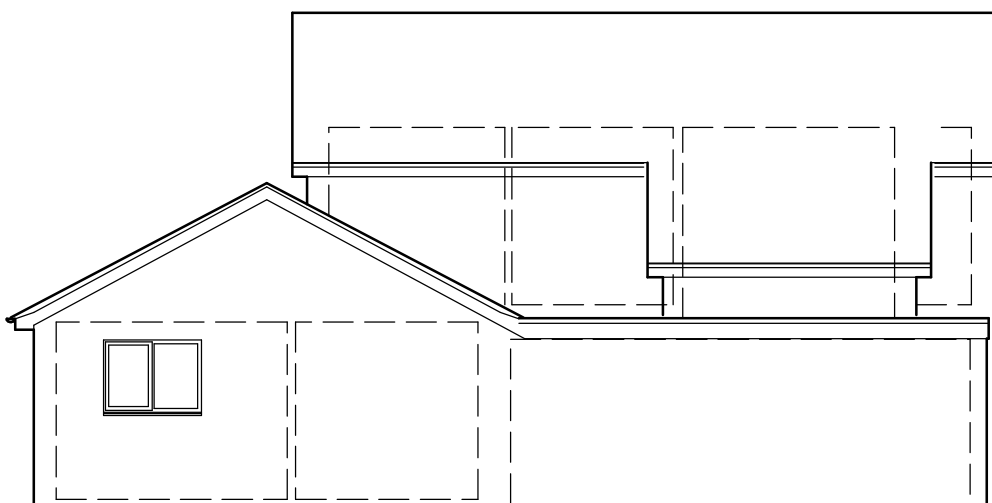

FIRST PLAN

SOUTH-WEST ELEVATION

NORTH-EAST ELEVATION

GROUND PLAN

NORTH-WEST ELEVATION

SOUTH-EAST ELEVATION

Title: Proposed extension/alterations to:
Manorfields, Caldecott for
Mr & Mrs P. Warsop

EXISTING PLANS

Drg. No. 39-21-01 Scale: 1:100

Drawn: TJP Date: April 2021

7 The Knoll
Grendon
Northampton
Northamptonshire
NN7 1JG

T: 01933 666 300

toby.pateman@btconnect.com