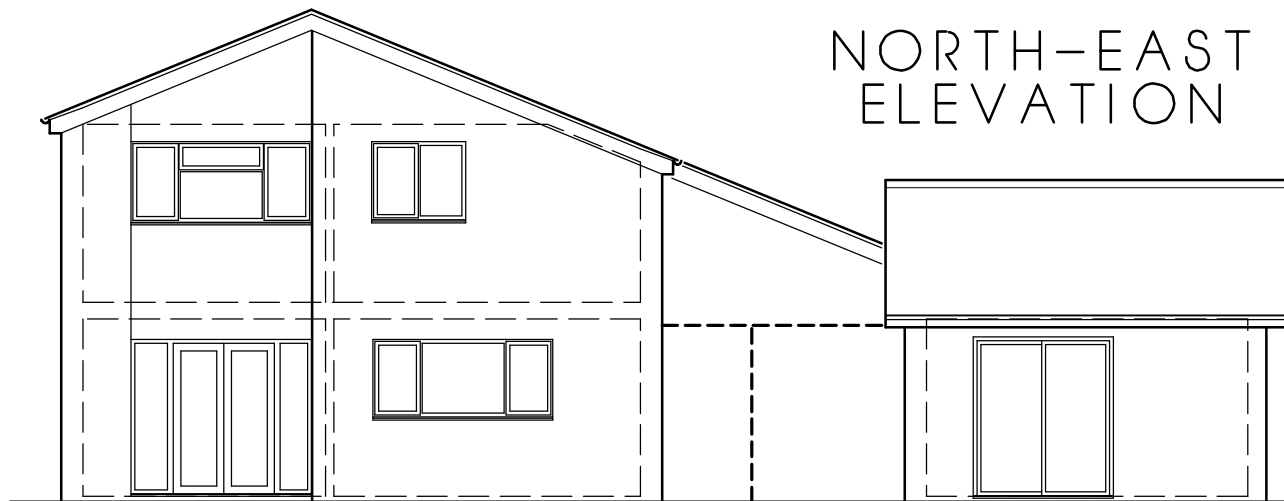

FIRST PLAN

SOUTH-WEST ELEVATION

NORTH-EAST ELEVATION

GROUND PLAN

NORTH-WEST ELEVATION

SOUTH-EAST ELEVATION

Title: Proposed extension/alterations to:
Manorfields, Caldecott for
Mr & Mrs P. Warsop

EXISTING PLANS

Drg. No. 39-21-01 Scale: 1:100

Drawn: TJP Date: April 2021

7 The Knoll
Grendon
Northampton
Northamptonshire
NN7 1JG

T: 01933 666 300

toby.pateman@btconnect.com