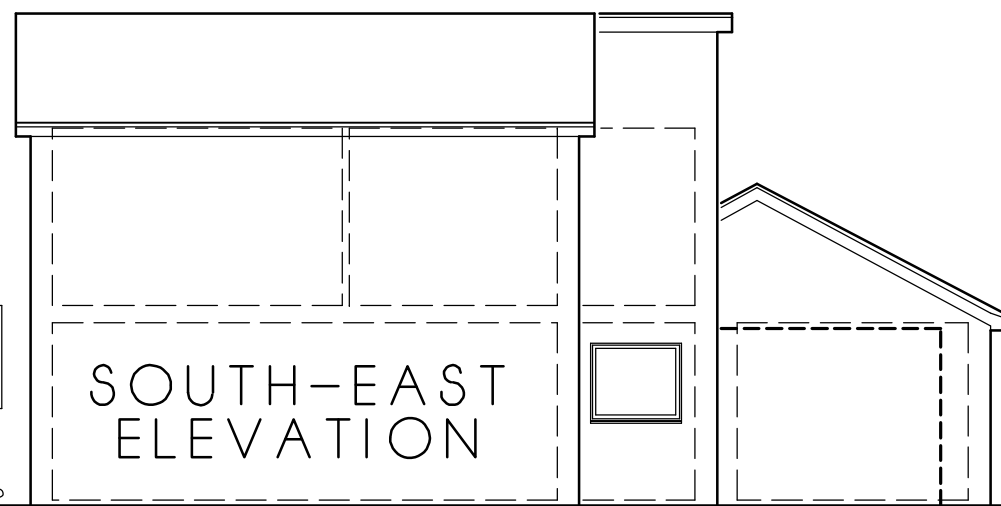

FIRST PLAN

SOUTH-WEST ELEVATION

NORTH-EAST ELEVATION

GROUND PLAN

NORTH-WEST ELEVATION

SOUTH-EAST ELEVATION

Title: Proposed extension/alterations to:
Manorfields, Caldecott for
Mr & Mrs P. Warsop

EXISTING PLANS

Drg. No. 39-21-01 Scale: 1:100

Drawn: TJP Date: April 2021

7 The Knoll
Grendon
Northampton
Northamptonshire
NN7 1JG

T: 01933 666 300

toby.pateman@btconnect.com