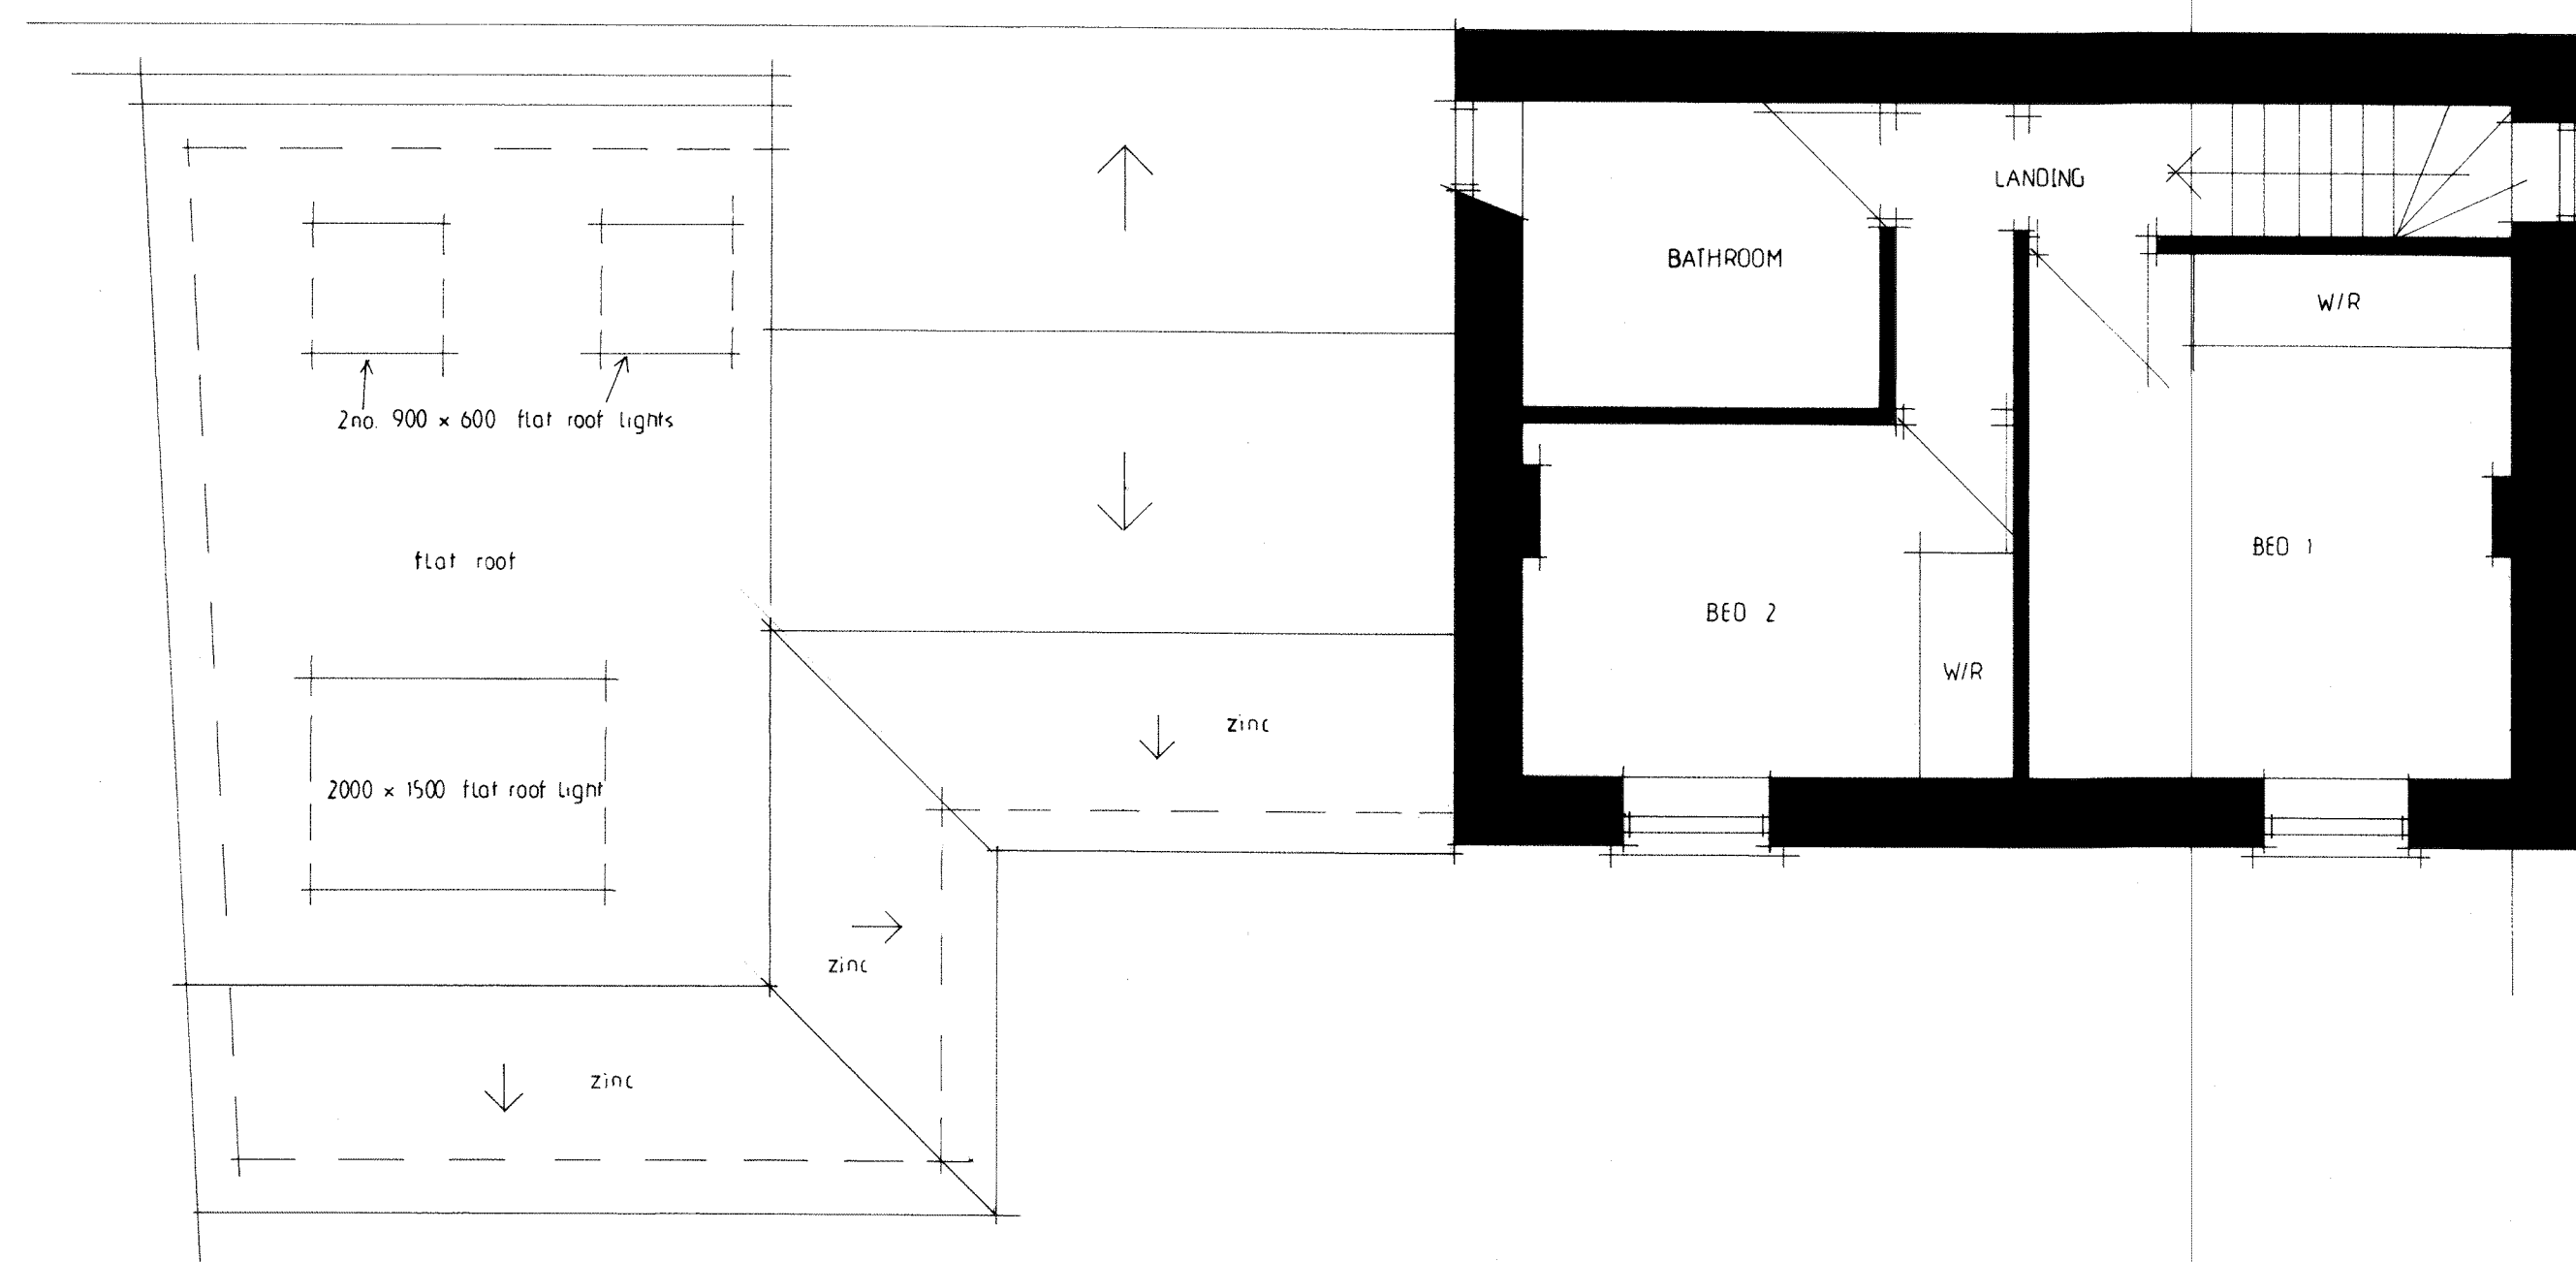

SOUTH

NORTH

FIRST FLOOR PLAN

BLOCK PLAN - SCALE 1/500 - NORTH

JONATHON HARTLEY  
THE OLD CURIOSITY SHOP  
28 ST PETER'S STREET  
STAMFORD  
LINCOLNSHIRE  
PE9 2PF

TEL 01780 757550  
FAX 01780 757599  
MOB 07818 437098

Job: Mr & Mrs Vincent  
29 North Street  
Oundle  
East Northants  
PE8 4AL

Proposed Extension & Alterations to Dwelling

Proposed Plans & Elevations

Scale - 1:50  
Date -01/05/2021  
Drawn By JH/FH

Job no. VIN/21/0815/3A