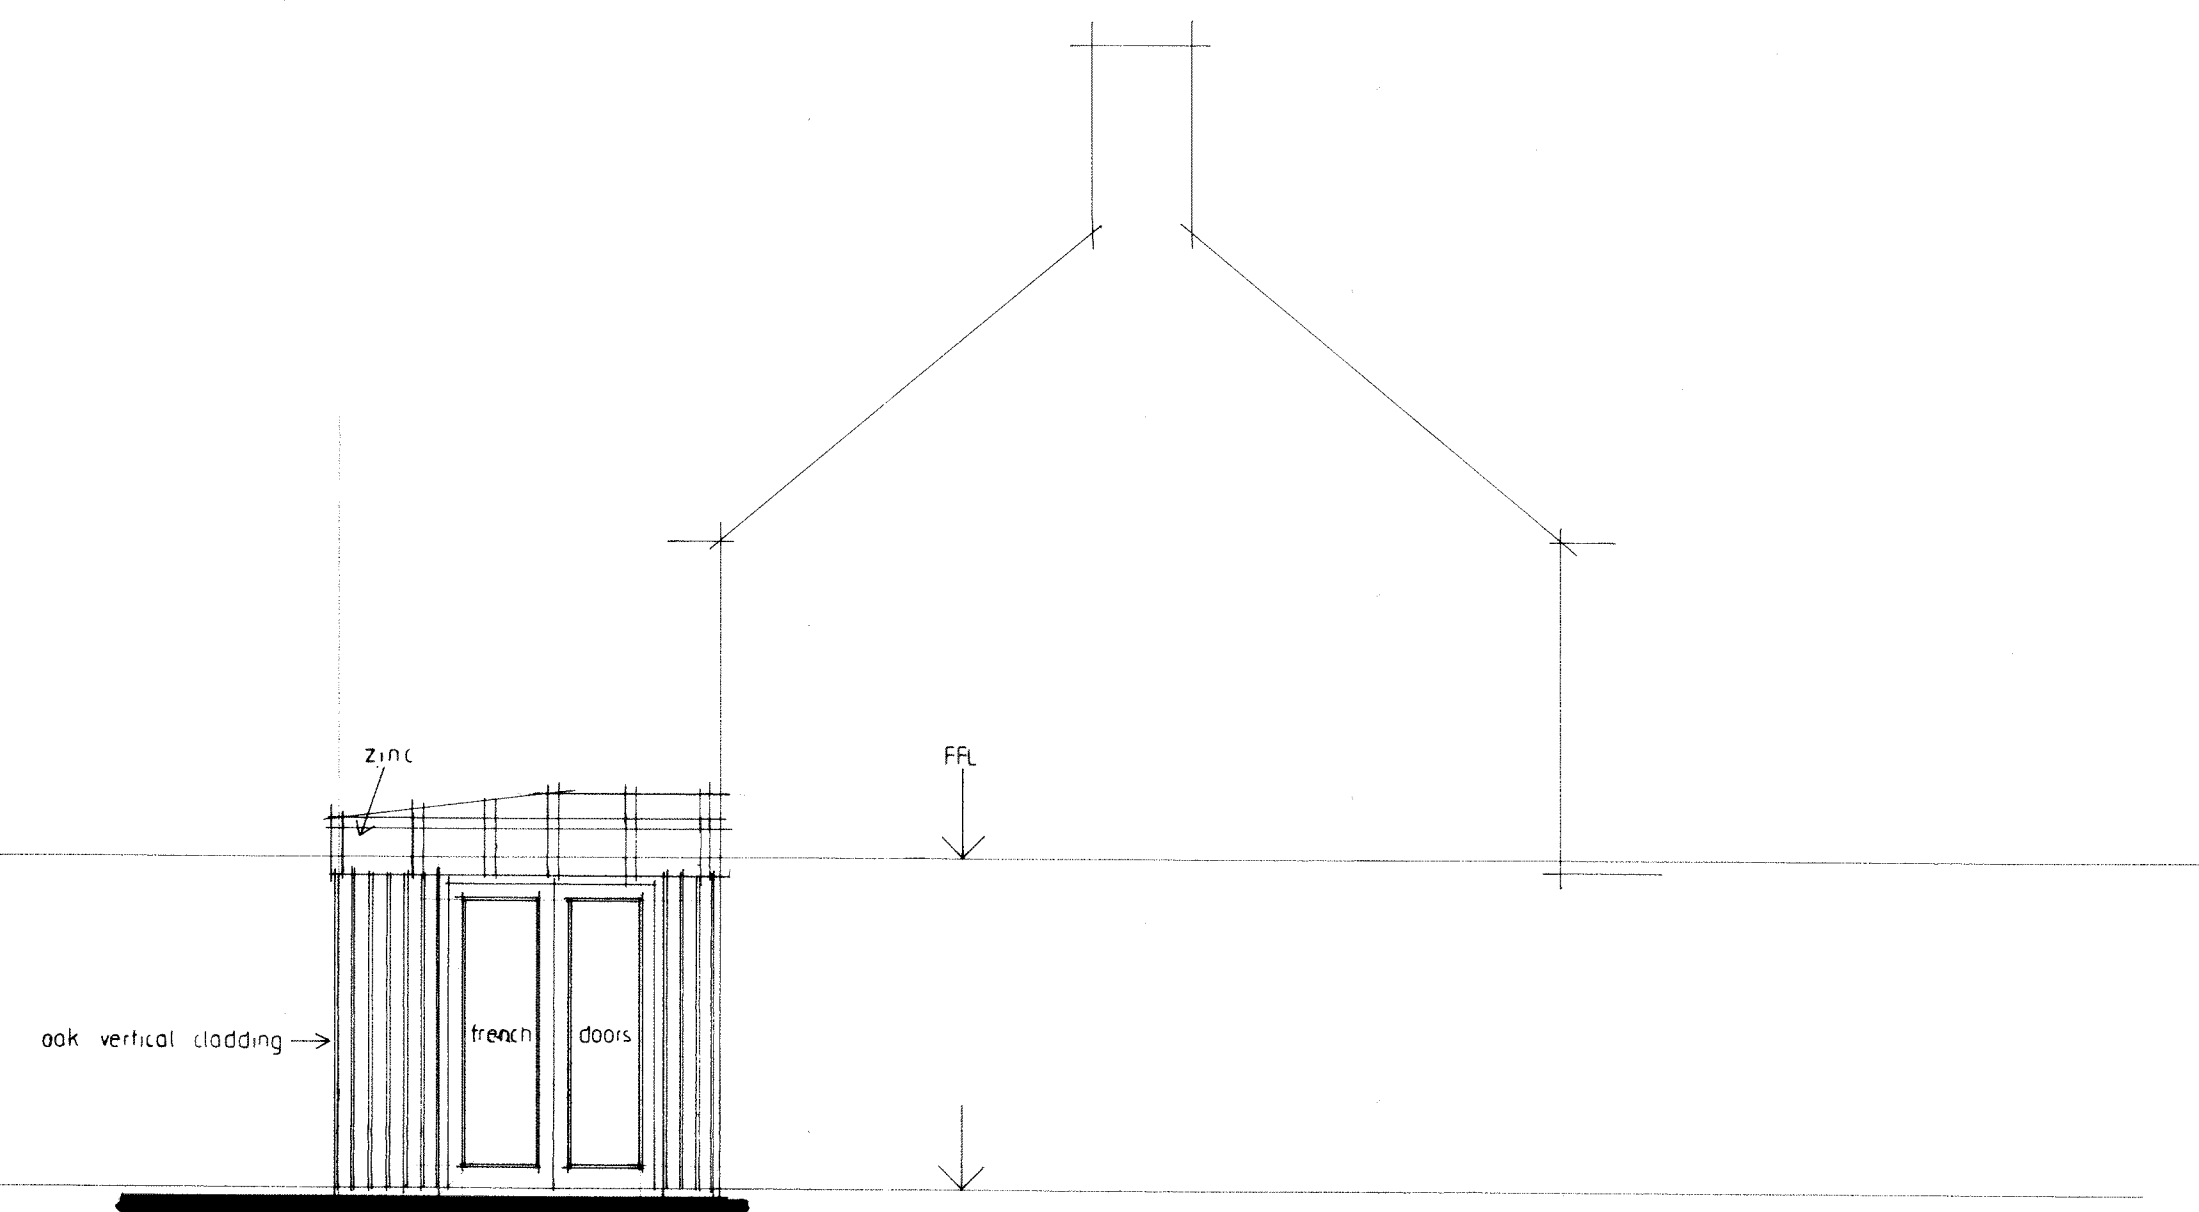

SOUTH

NORTH

FIRST FLOOR PLAN

BLOCK PLAN - SCALE 1/500 - NORTH

JONATHON HARTLEY  
THE OLD CURIOSITY SHOP  
28 ST PETER'S STREET  
STAMFORD  
LINCOLNSHIRE  
PE9 2PF

TEL 01780 757550  
FAX 01780 757599  
MOB 07818 437098

Job: Mr & Mrs Vincent  
29 North Street  
Oundle  
East Northants  
PE8 4AL

Proposed Extension & Alterations to Dwelling

Proposed Plans & Elevations

Scale - 1:50  
Date -01/05/2021  
Drawn By JH/FH

Job no. VIN/21/0815/3A