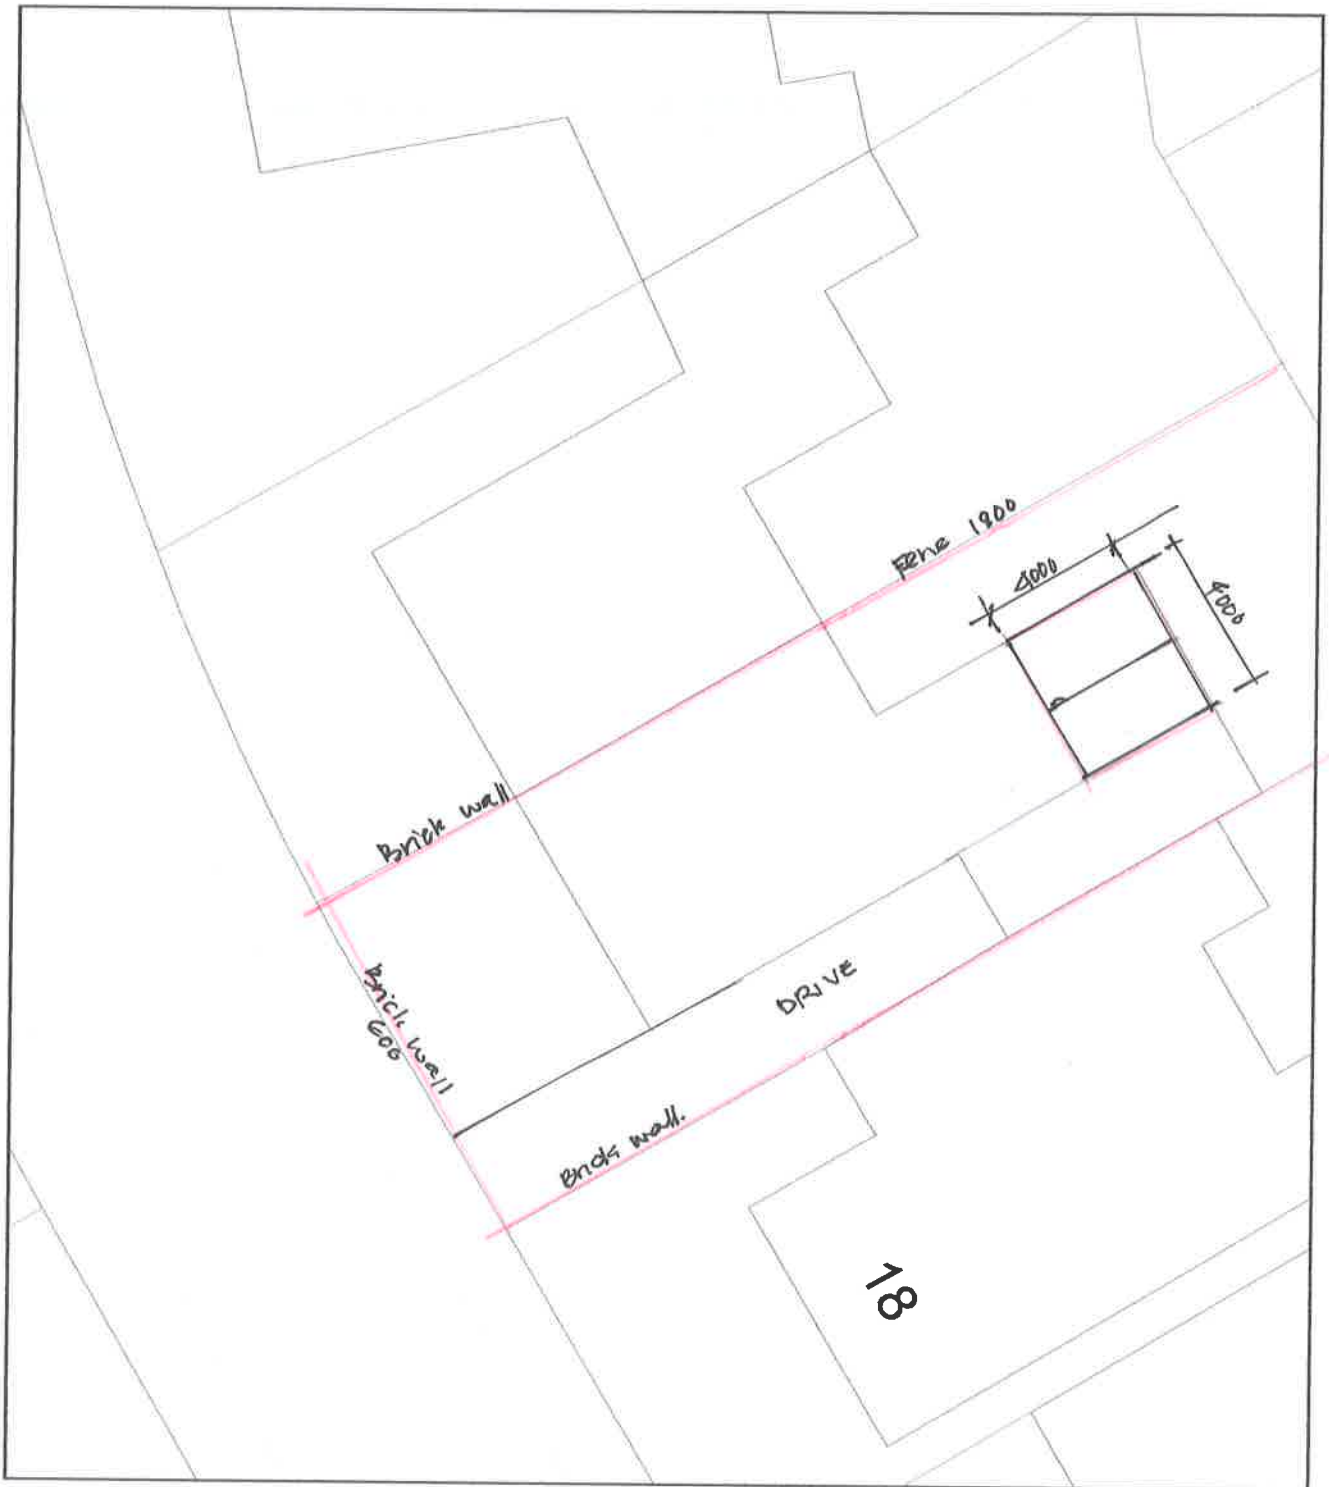

Site Plan

ReQuestaPlan

Plan Produced for: Mr & Mrs D Tweddell

Date Produced: 12 Jun 2021

Plan Reference Number: TQRQM21163154218051

Scale: 1:200 @ A4