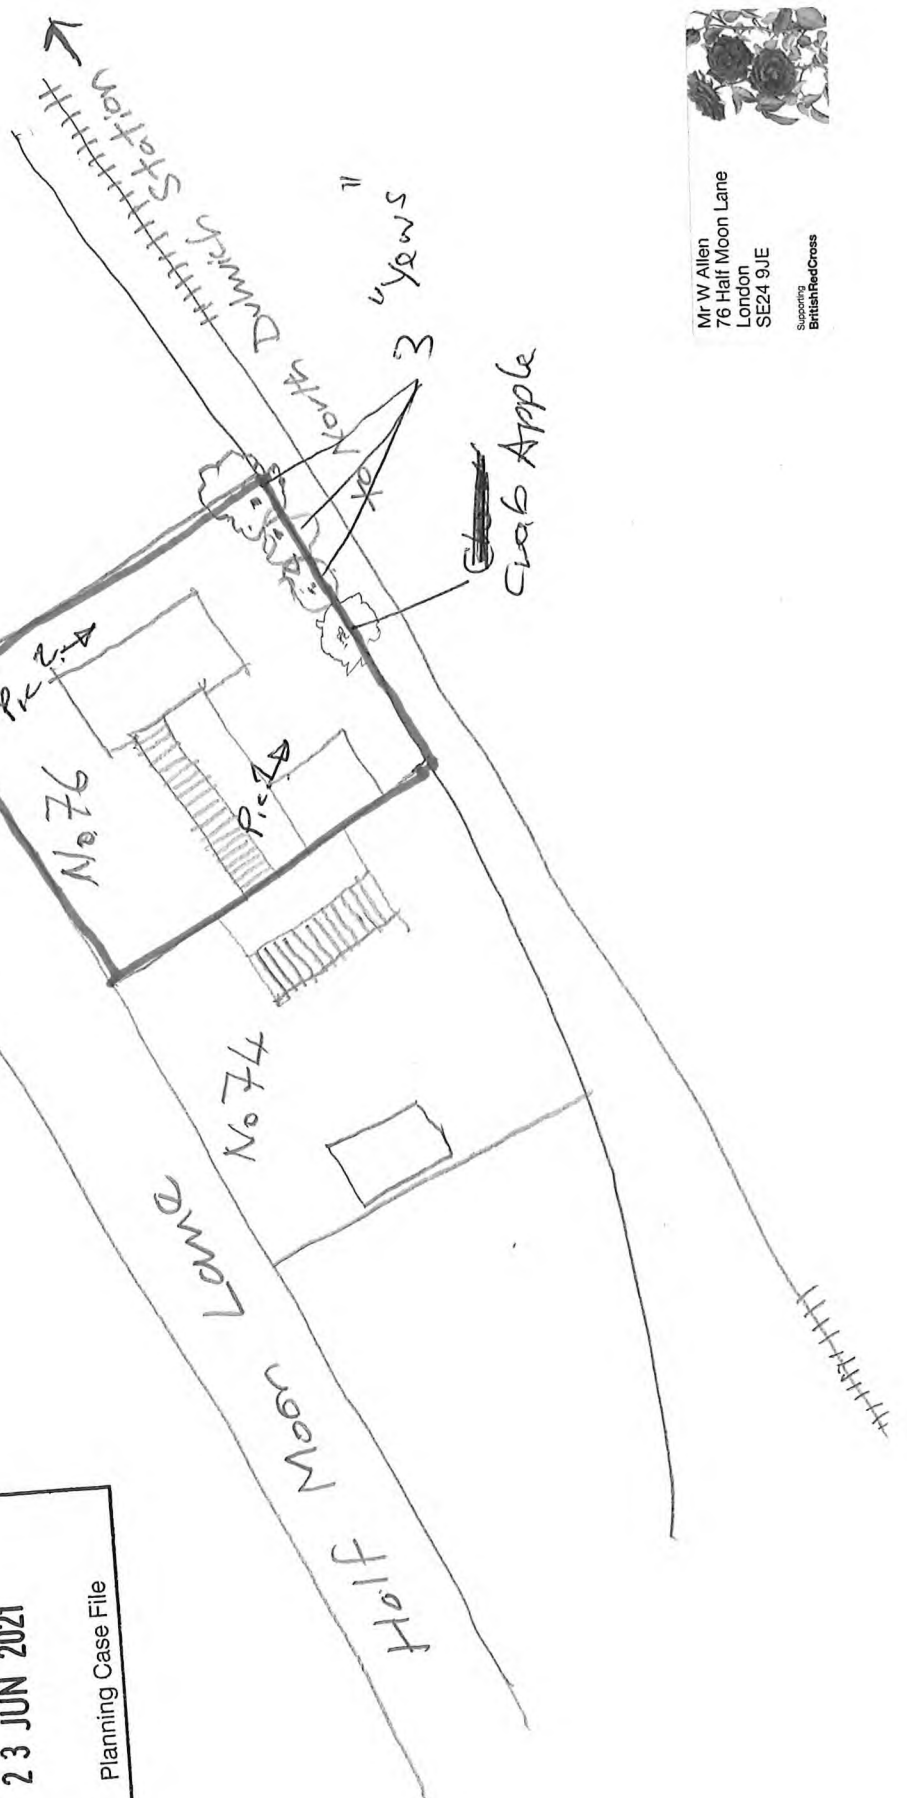

Andbeg Road

London Borough of Southwark
 Received on:
23 JUN 2021
 Planning Case File

Mr W Allen
 76 Half Moon Lane
 London
 SE24 9JE
 Supporting
 BritishRedCross