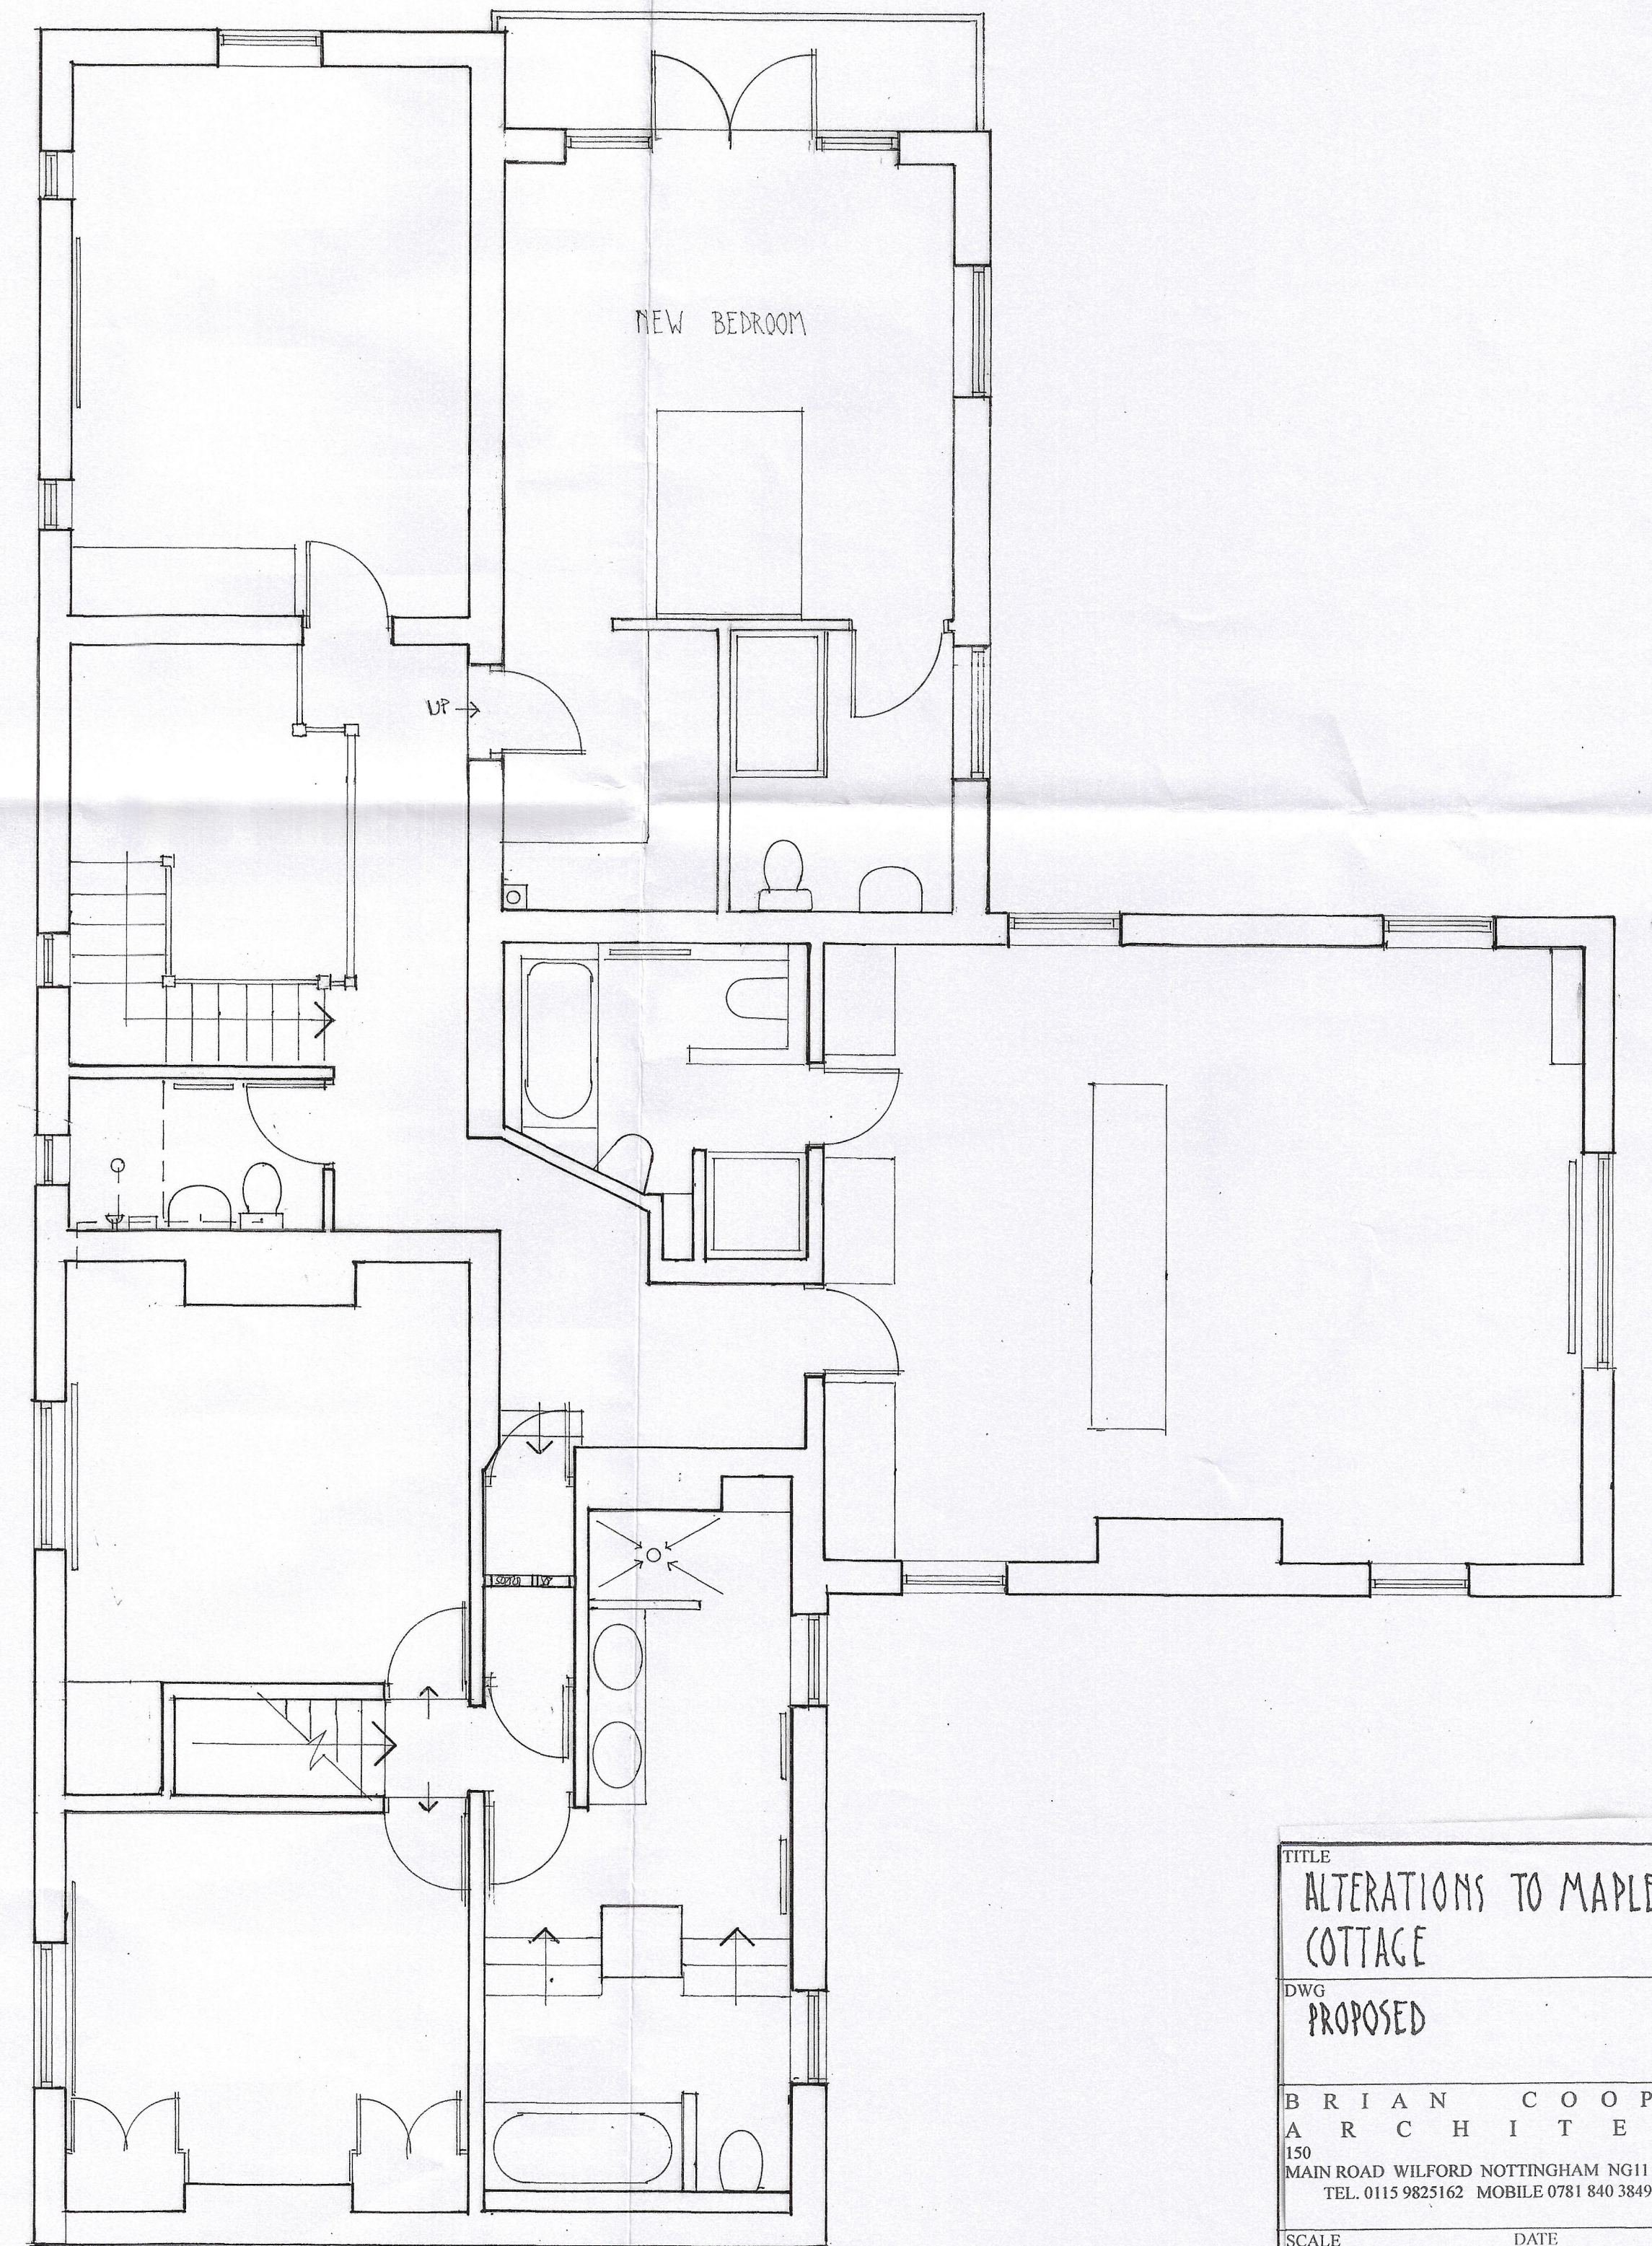

GROUND FLOOR

FIRST FLOOR

TITLE	
ALTERATIONS TO MAPLE COTTAGE	
DWG PROPOSED	
BRIAN COOPER ARCHITECT	
150 MAIN ROAD WILFORD NOTTINGHAM NG11 7AA TEL. 0115 9825162 MOBILE 0781 840 3849	
SCALE	DATE
1:50	5/18
DWG. NO. 842/18/11	