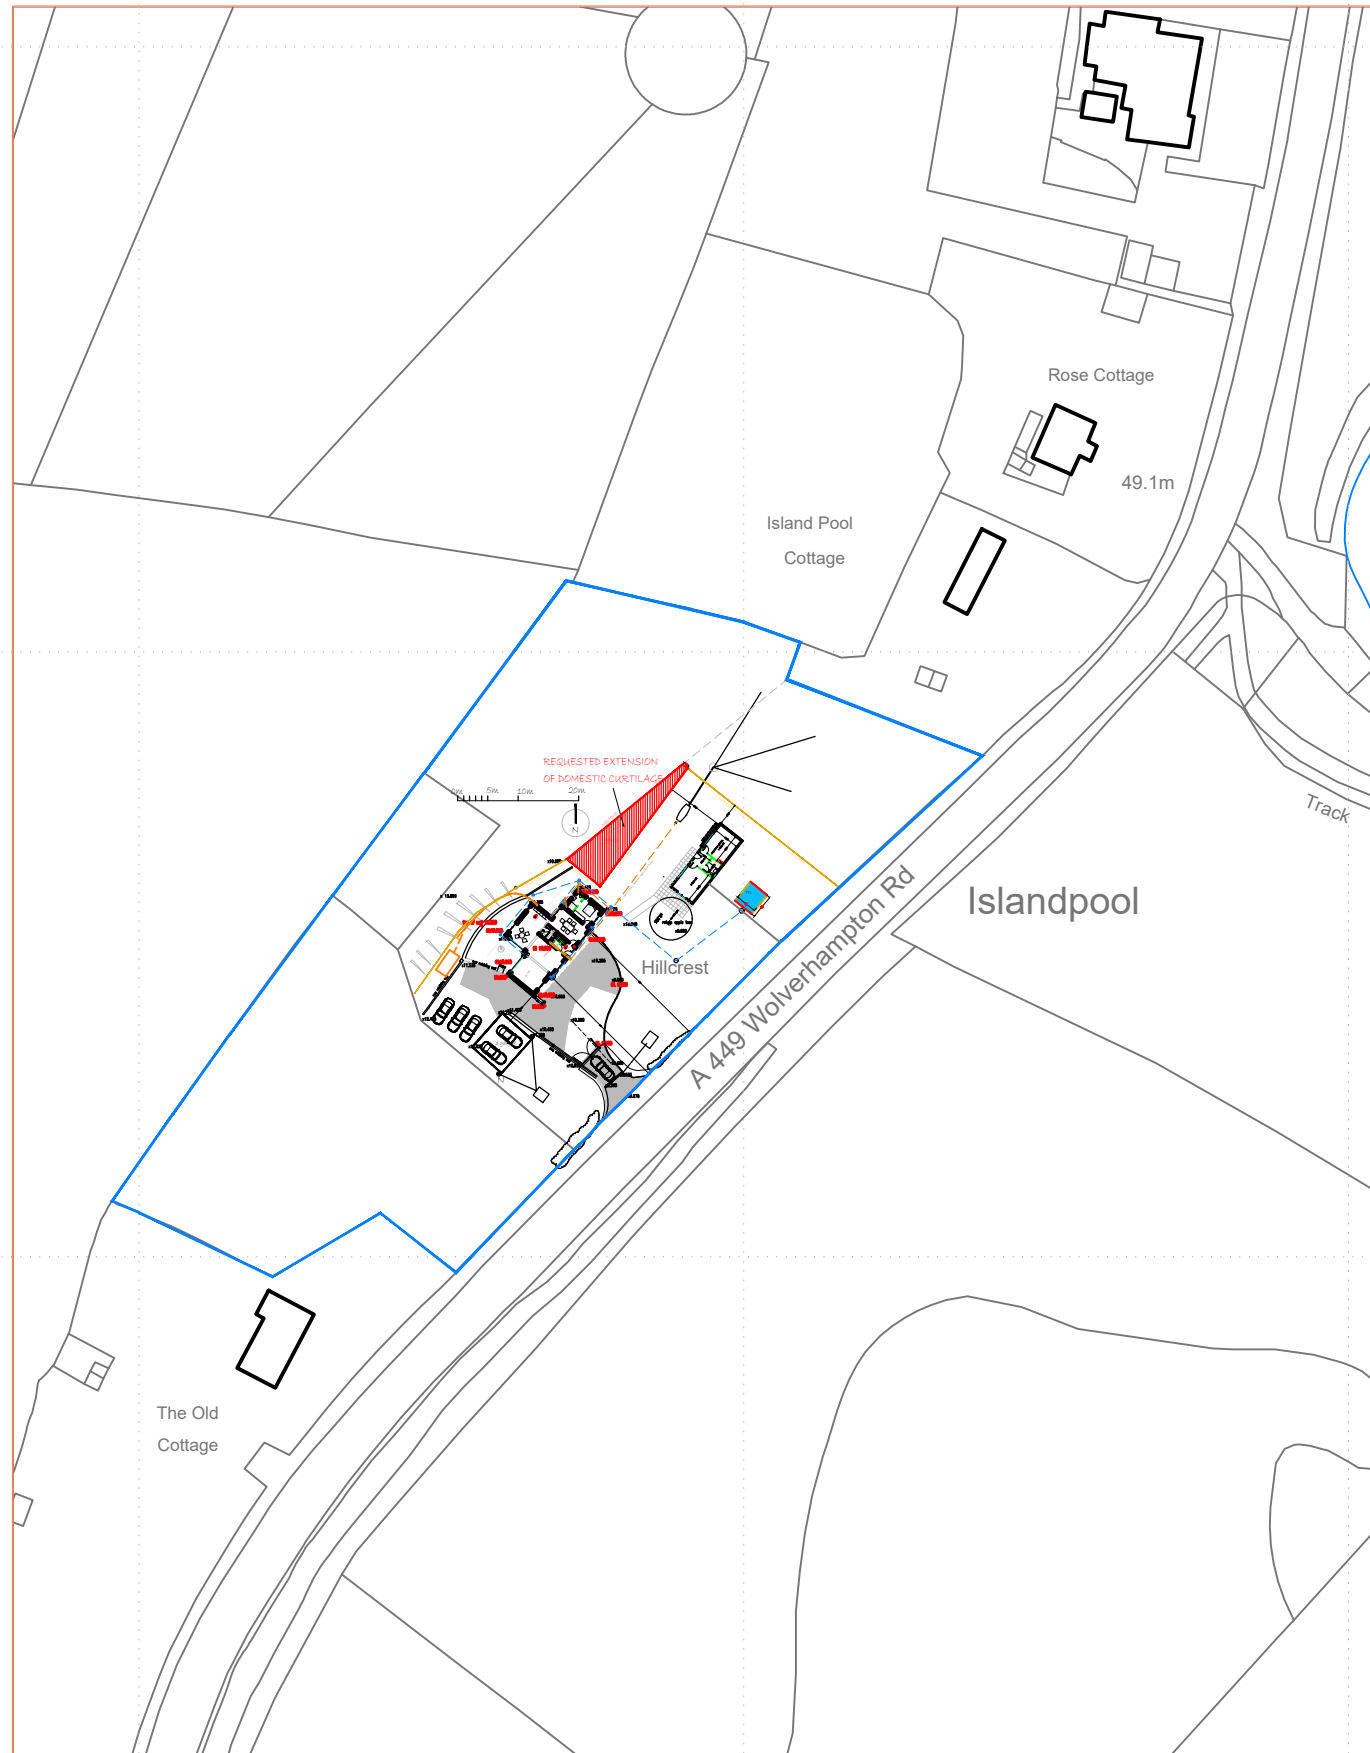

280100m

280100r

385100m

385200m

385300m

385400m

385500m

©Crown Copyright and database rights 2017 OS 100019980

Hillcrest, Wolverhampton Road, Island Pool, Cookley, Kidderminster DY10 3RX

PROPOSED LOCATION 1:1250

755/10b