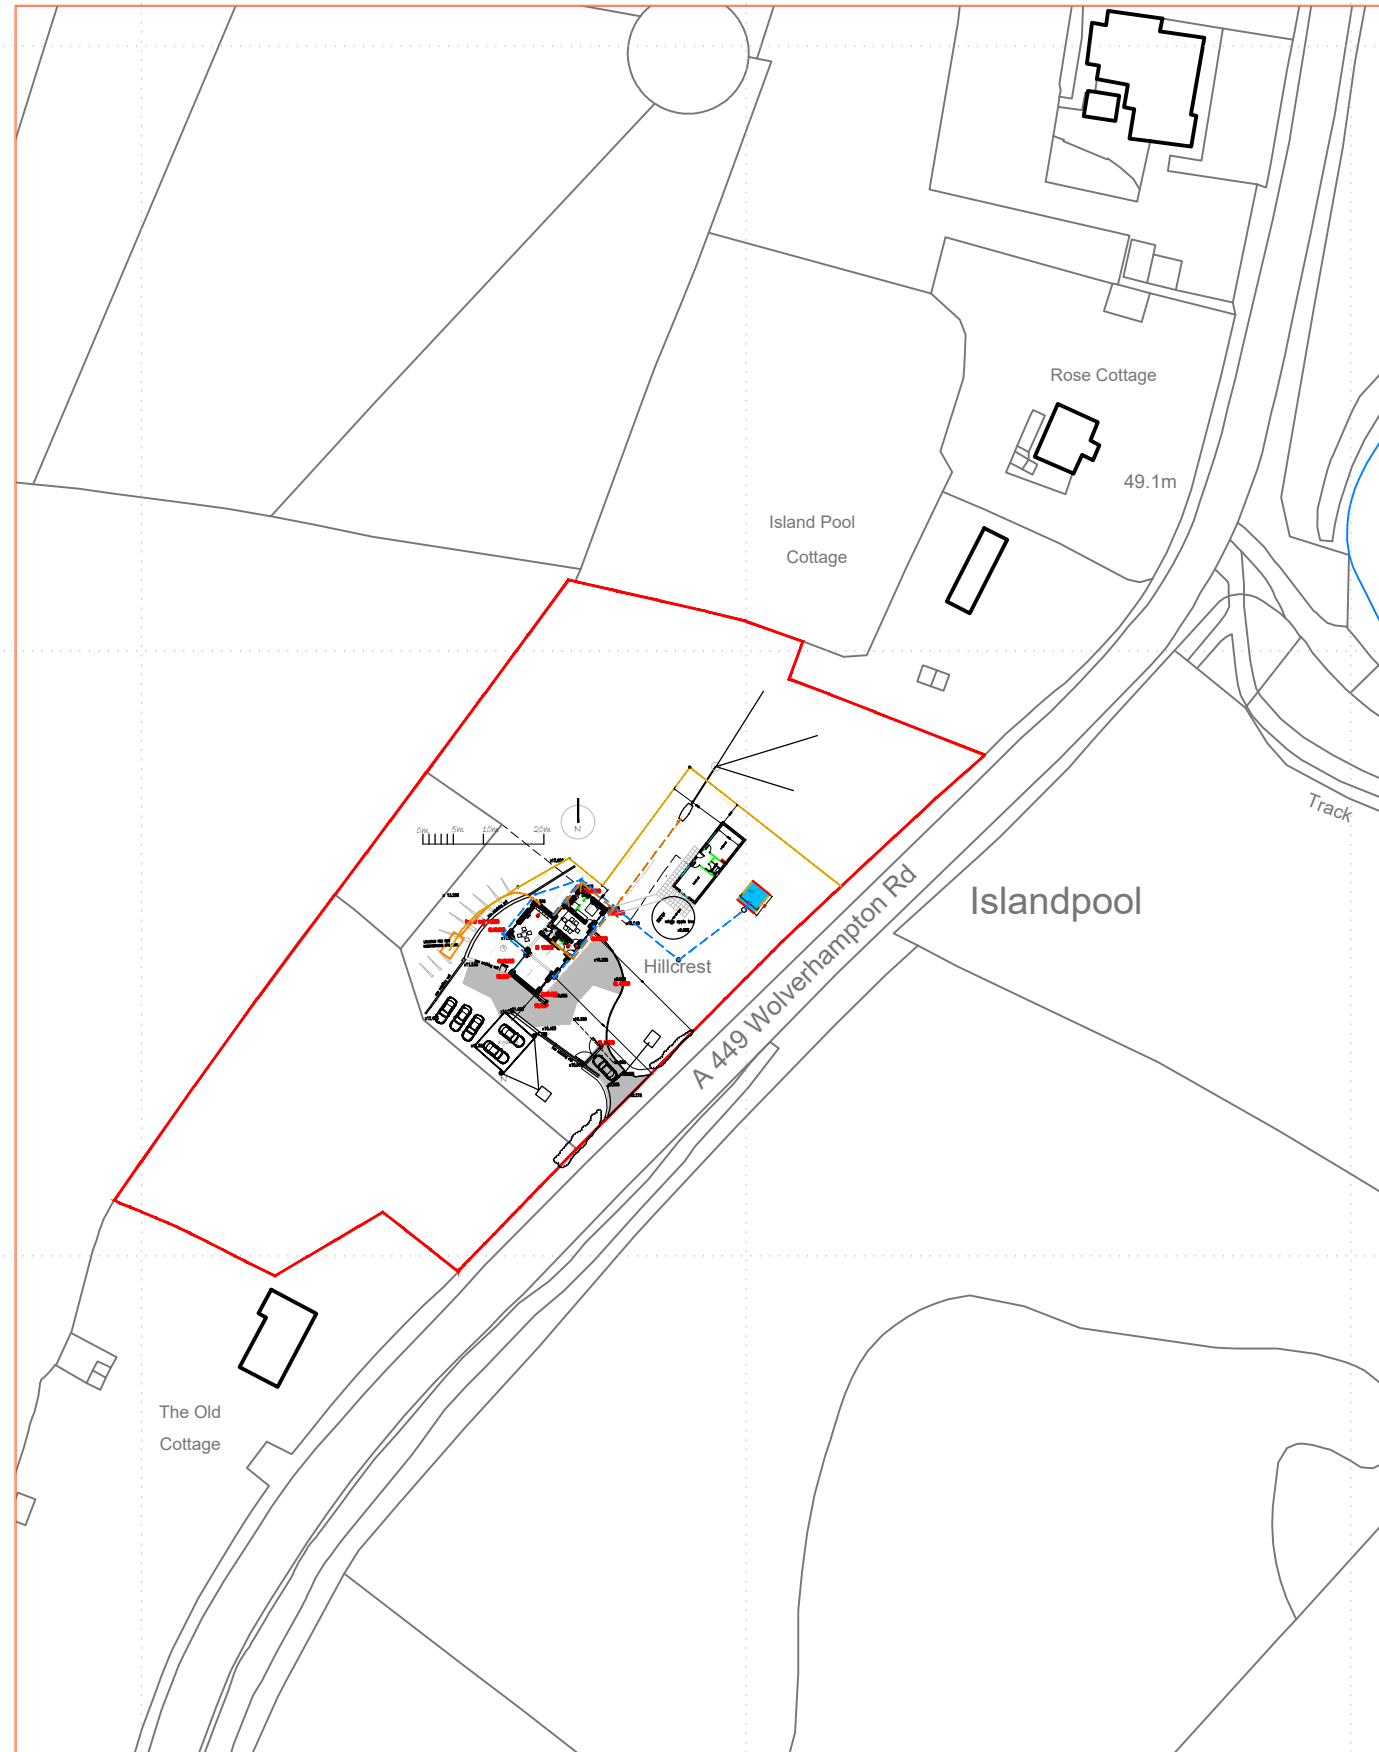

280100m

385100m

385200m

385300m

385400m

385500m

©Crown Copyright and database rights 2017 OS 100019980

Hillcrest, Wolverhampton Road, Island Pool, Cookley, Kidderminster DY10 3RX