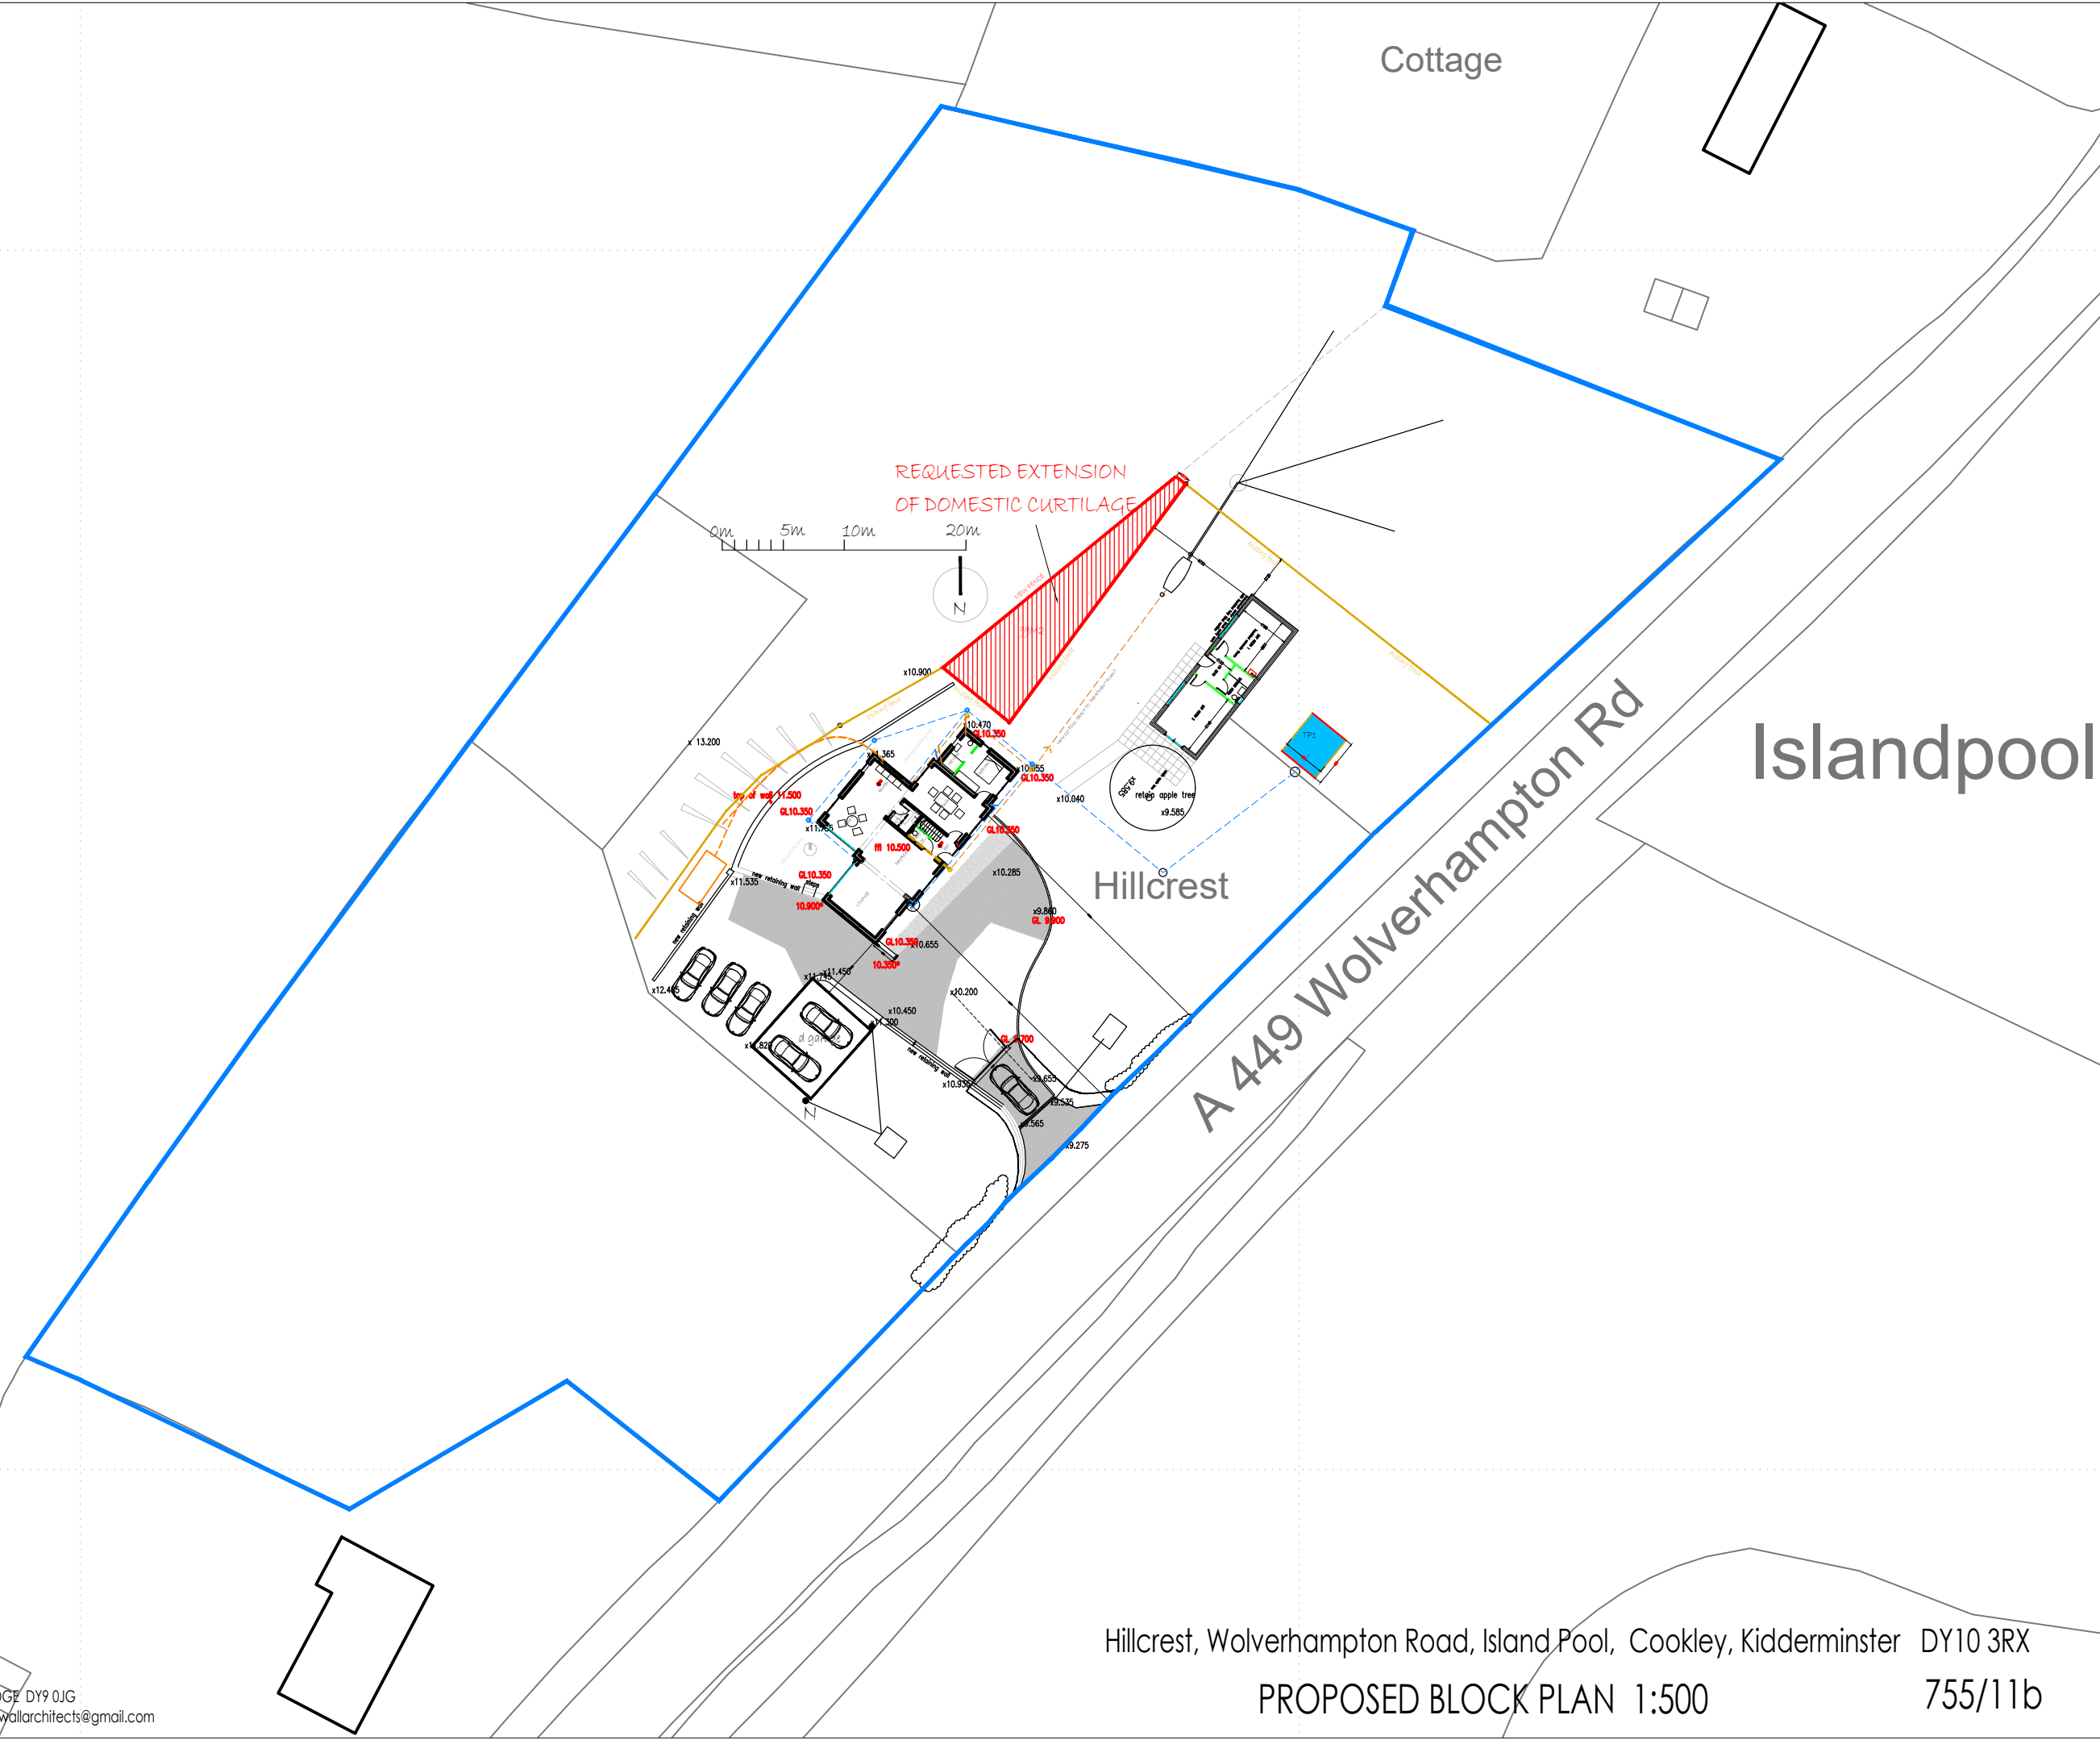

Cottage

Islandpool

A 449 Wolverhampton Rd

REQUESTED EXTENSION
OF DOMESTIC CURTILAGE

Hillcrest, Wolverhampton Road, Island Pool, Cookley, Kidderminster DY10 3RX

PROPOSED BLOCK PLAN 1:500

755/11b