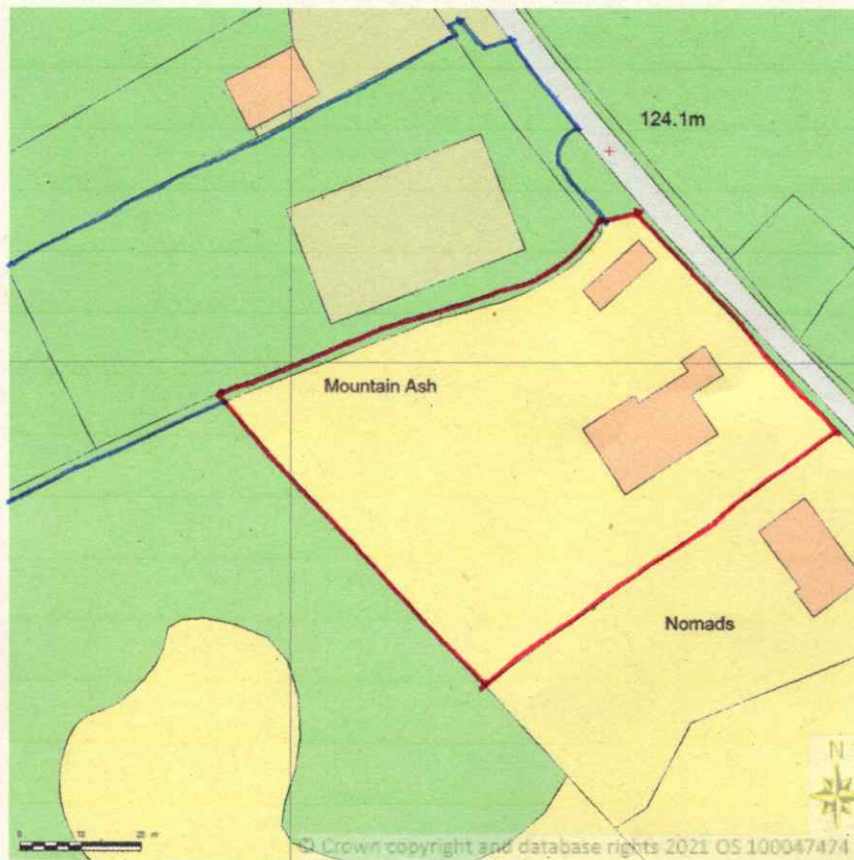

SITE LOCATION PLAN
AREA 2 HA
SCALE 1:1250 on A4
CENTRE COORDINATES: 393124, 273588

Supplied by Streetwise Maps Ltd
www.streetwise.net
Licence No: 100047474
25/05/2021 16:28