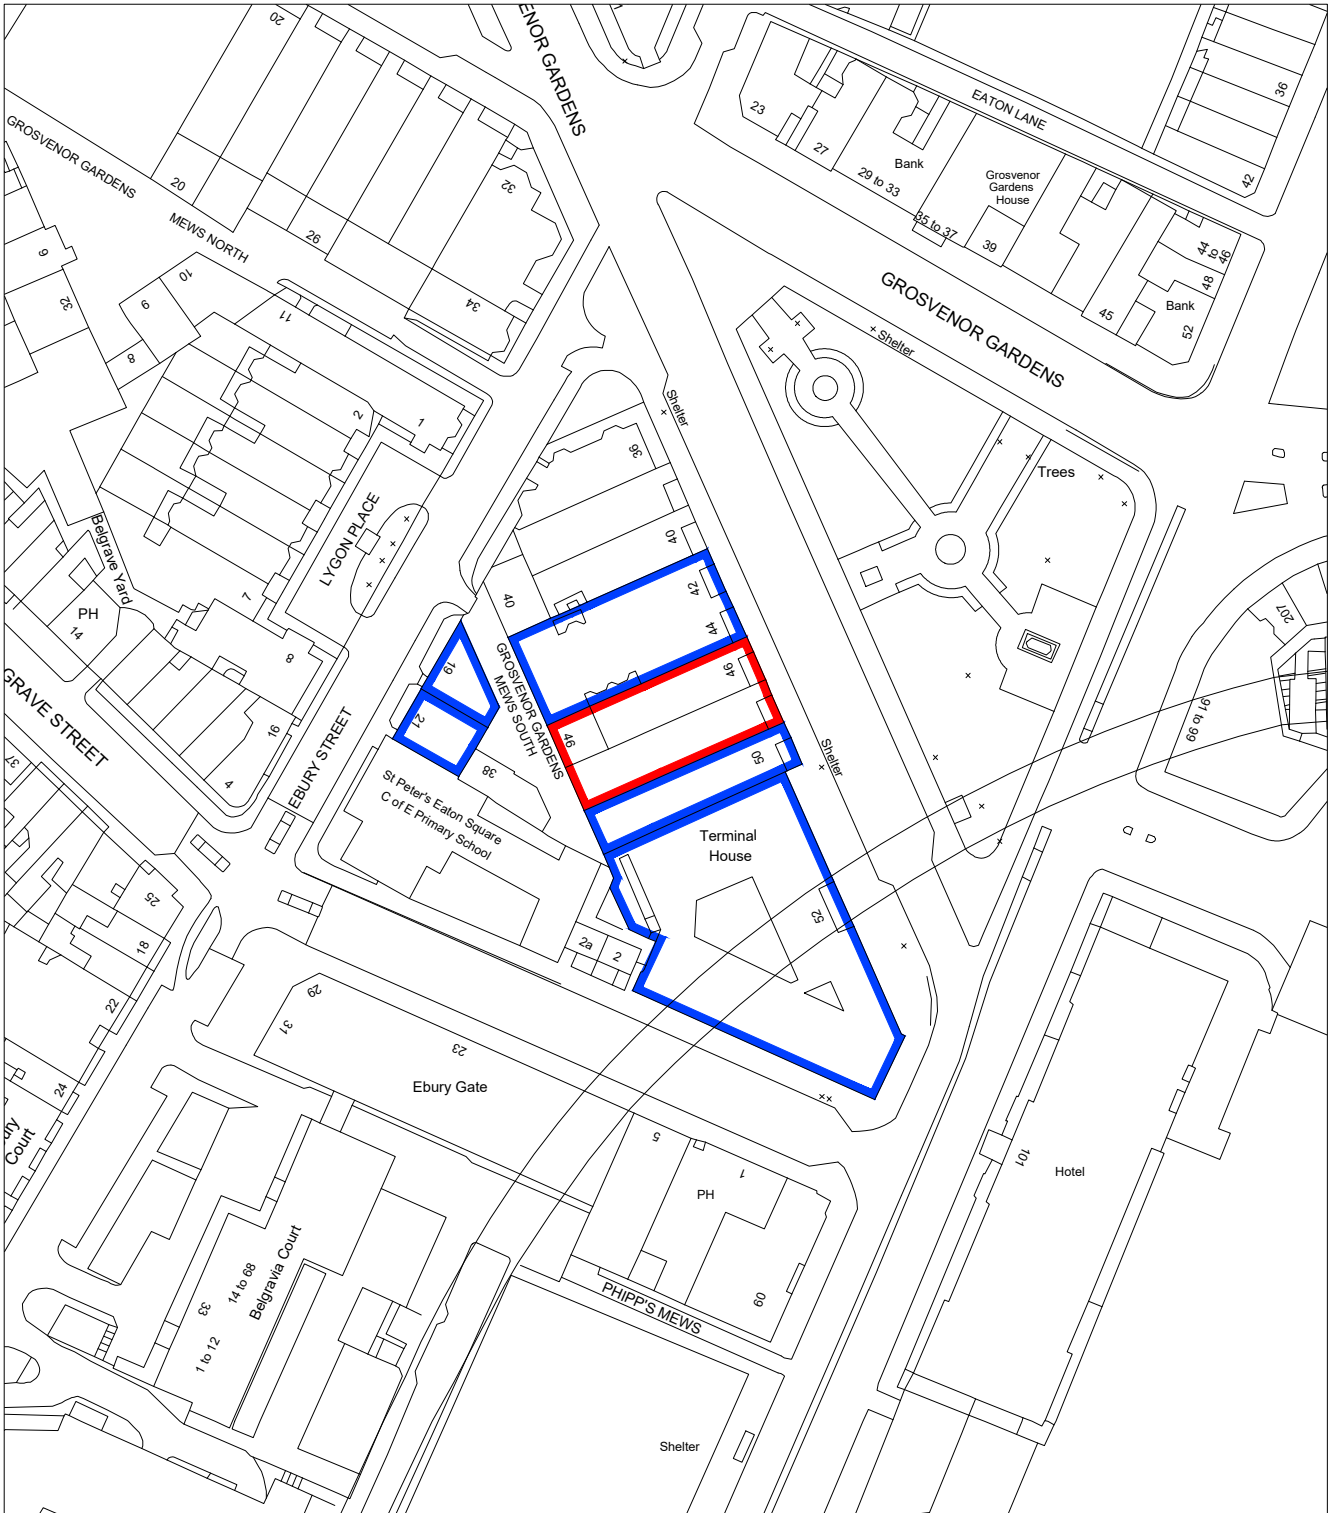

No.46-48 Grosvenor Gardens

Location Plan

Ordnance Survey © Crown copyright 2019. All rights reserved. Licence number LAN1000980