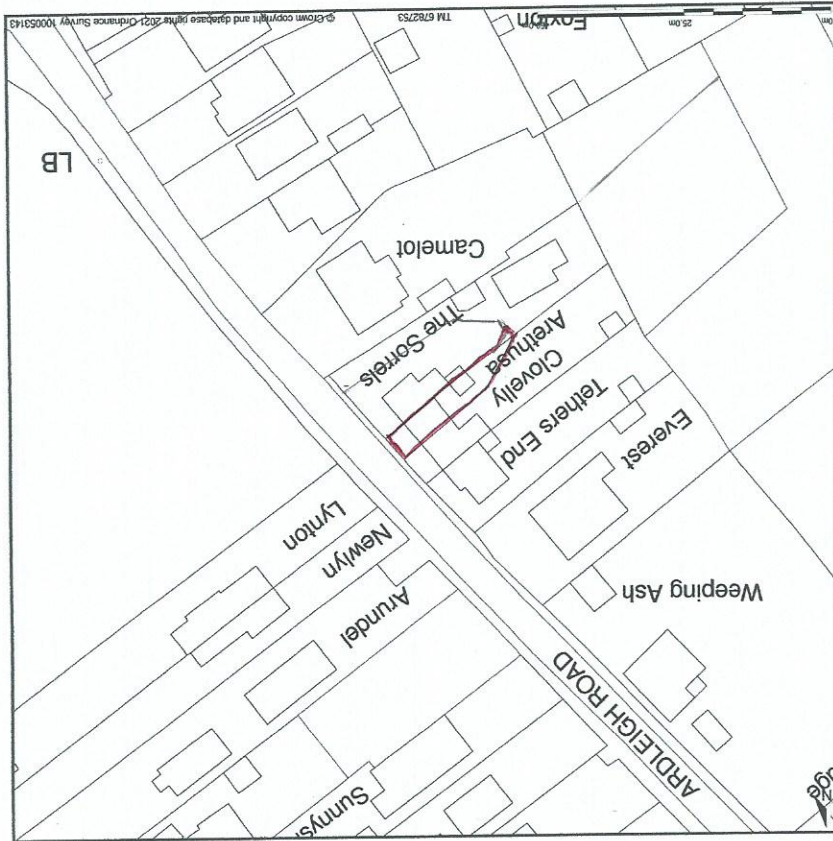

SCALE BAR

12.5M
6.25M

BG DESIGNS

arethusa
ardleigh road
great bromley
colchester
essex, CO7- 7tl

LOCATION PLAN

SCALE: 1: 1250

DRG.NO. A4-102103-7L
rev 2 14-06-21

Arethusa, Ardleigh Road, Great Bromley, Essex, CO7 7TL