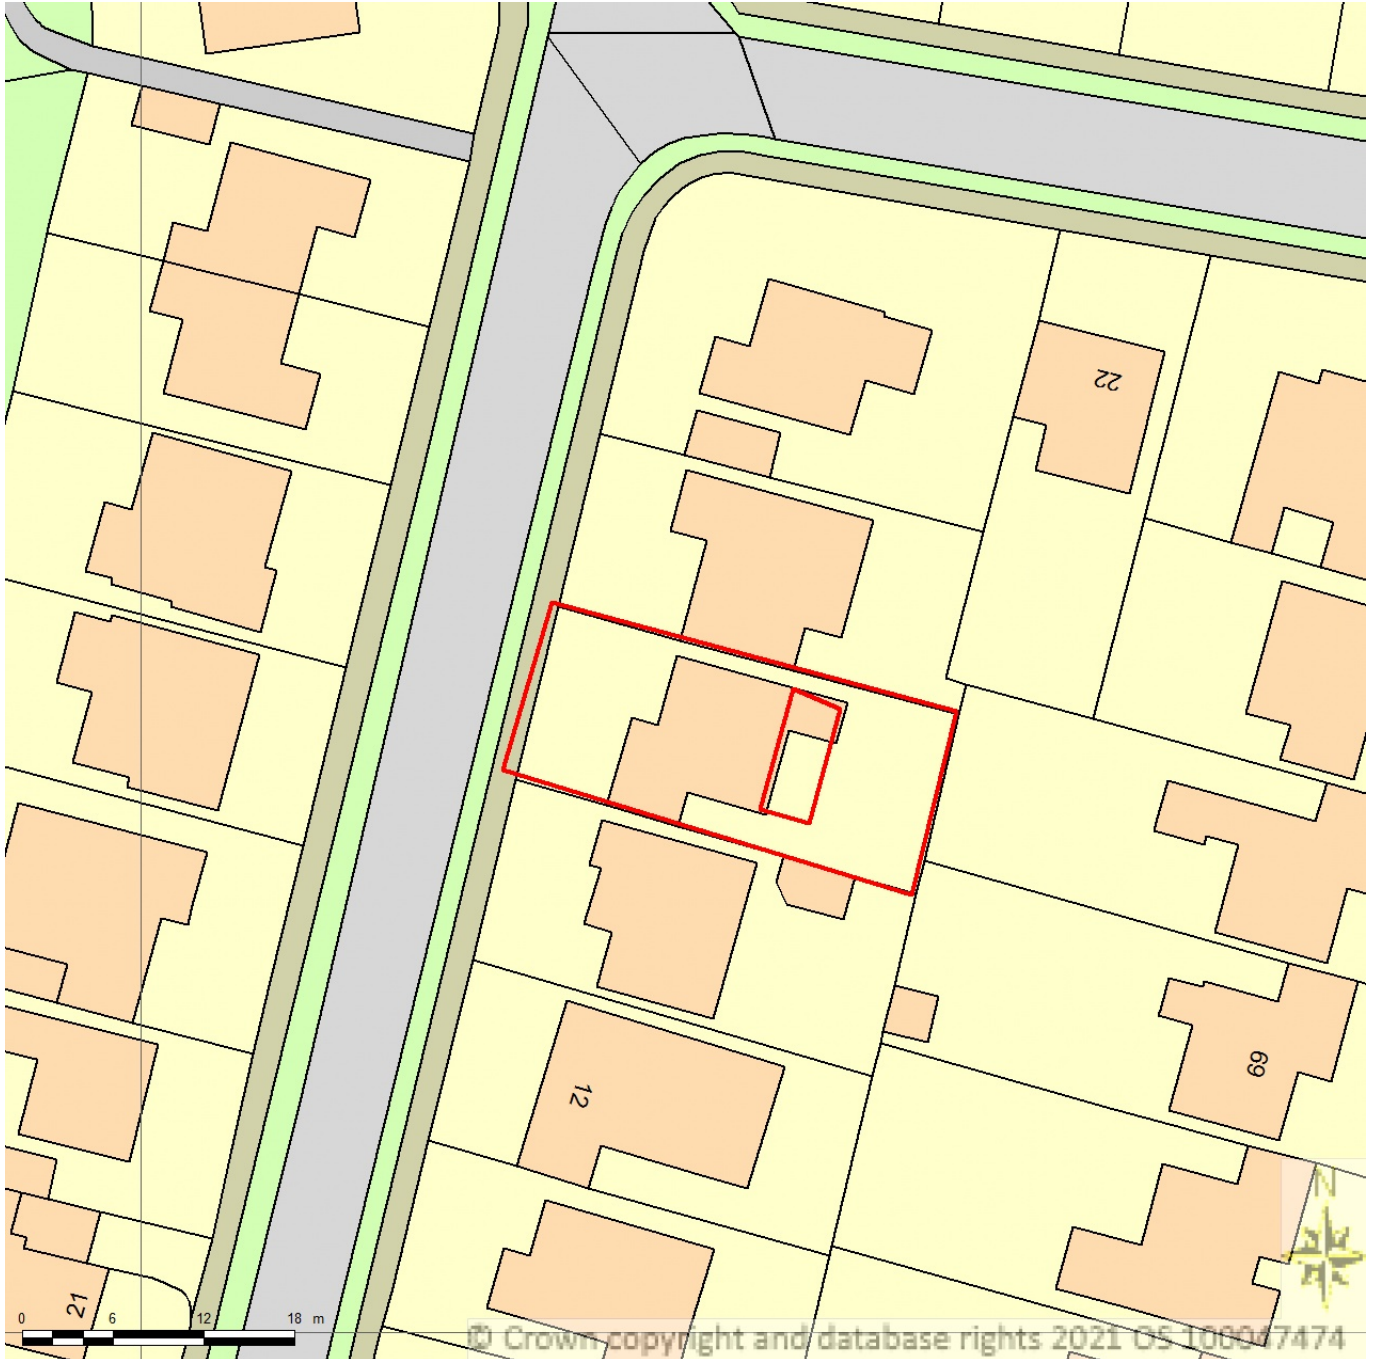

BLOCK/SITE PLAN
AREA 90m x 90m
SCALE 1:500 on A4
CENTRE COORDINATES: 618236, 216043

Supplied by Streetwise Maps Ltd
www.streetwise.net
Licence No: 100047474
13/06/2021 14:22:42