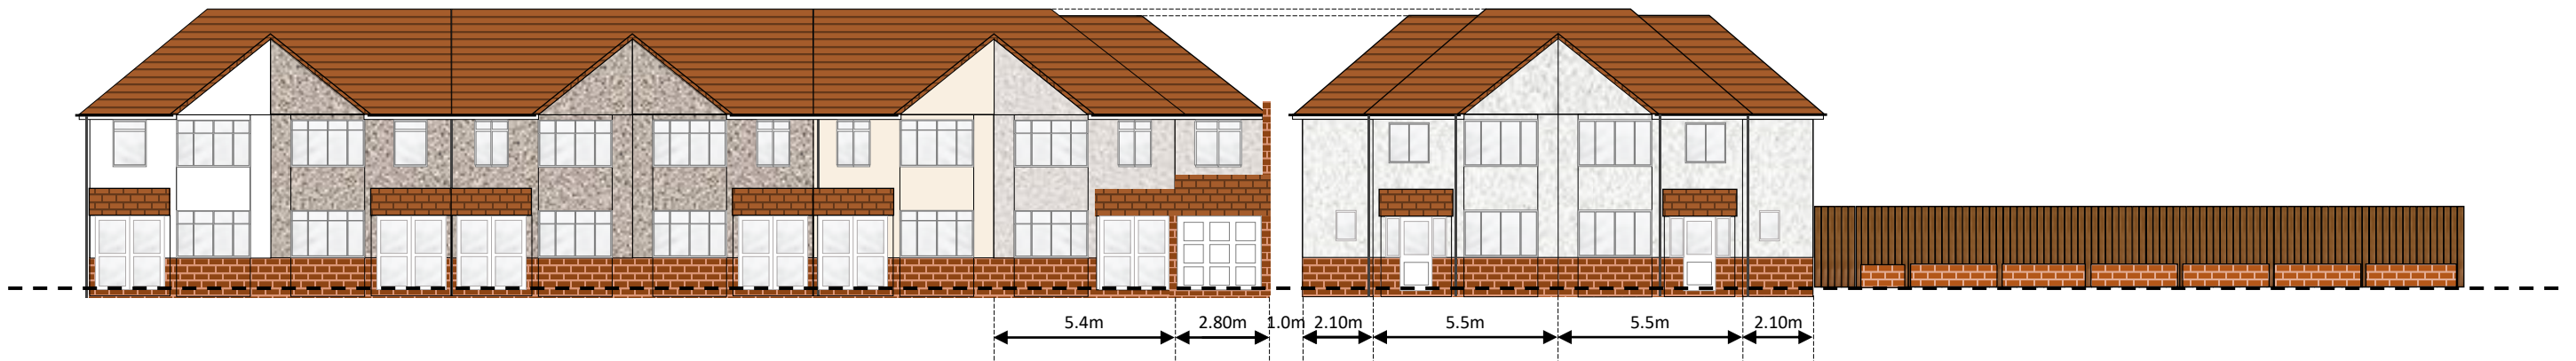

95aBAW 523 – STREET SCENES AND 45° VISIBILITY LINE  
 95a BUCKINGHAM AVENUE, WELLING DA16 2ND  
 SCALE 1 : 200 PRINTED ON A3 USING MS WORD OR PDF

EXISTING STREET SCENE

PROPOSED STREET SCENE

DAYLIGHT ANGLES TO NEIGHBOURS BACK GARDENS (SECTION ACROSS ACCESS ROAD)