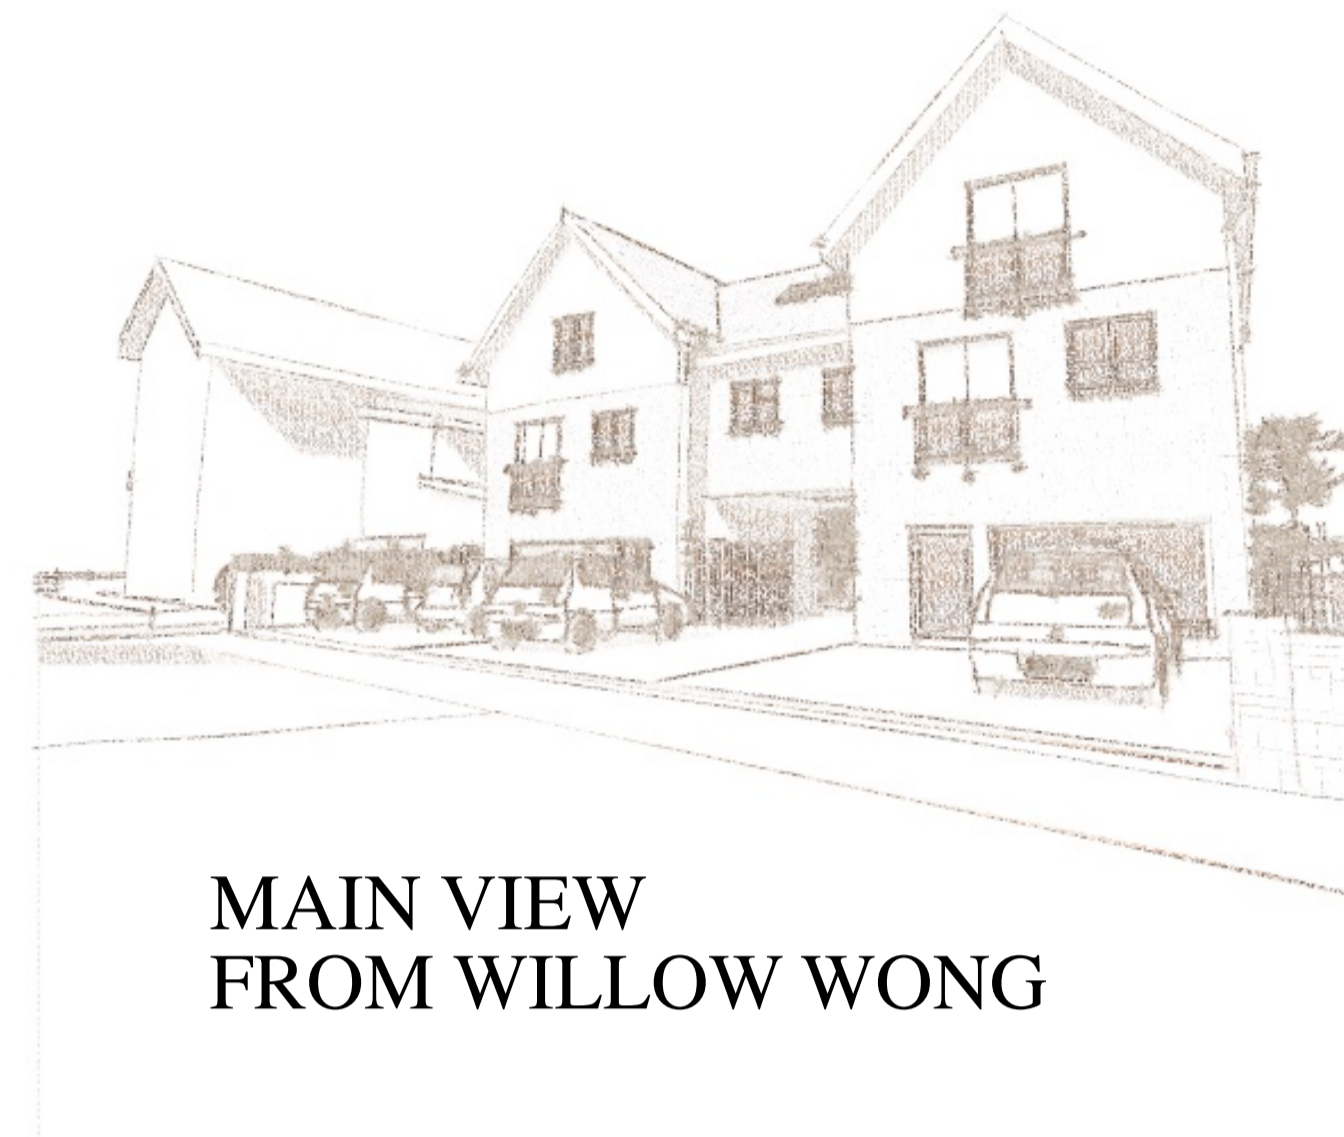

SKETCH VIEWS

EXISTING

FRONT VIEW
WILLOW WONG

MAIN VIEW
FROM WILLOW WONG

AERIAL VIEW

PROPOSED

TERRACED BLOCK

REAR VIEW
FRONT BLOCK

Company Title

ALAN WAHLERS
Chartered Architect
Maple Tree Cottage
Southwell Road
FARNSFIELD
Newark Nottinghamshire NG22 8EB
Tel: 01623 882715 Email: alan@wahlers.co.uk

Job Title
Proposed Development
6 Willow Wong
BURTON JOYCE Notts

Drawing Name
SKETCH VIEWS

Drawing Status
PLANNING

Drawn by
AW
Date
18.05.21
Checked by
Date

Drawing Scale

Layout ID
1800:18
Status
Revision