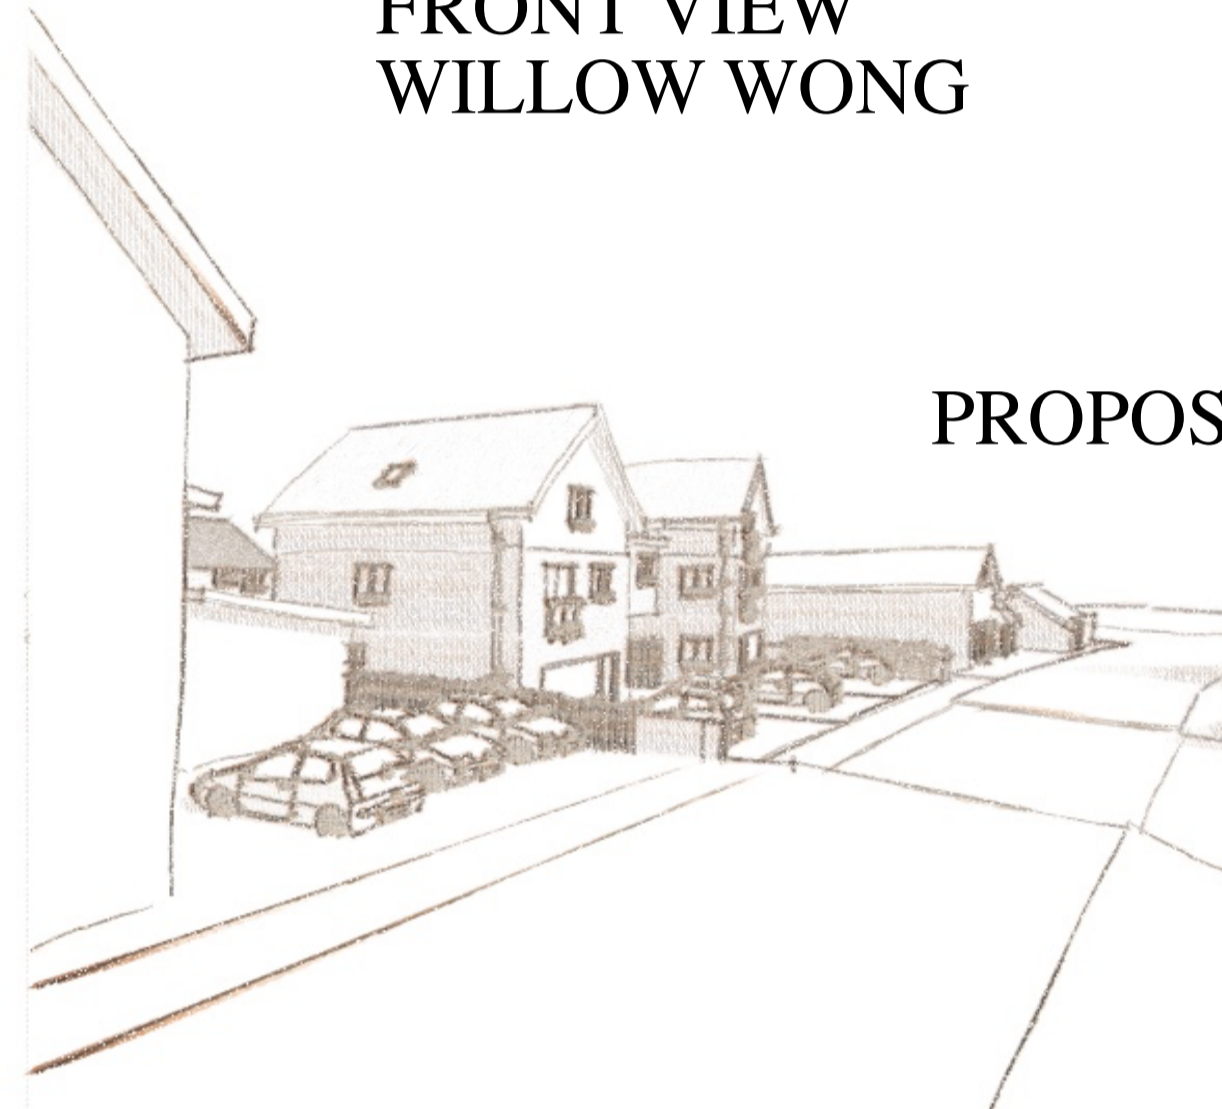

SKETCH VIEWS

EXISTING

FRONT VIEW
WILLOW WONG

MAIN VIEW
FROM WILLOW WONG

AERIAL VIEW

PROPOSED

TERRACED BLOCK

REAR VIEW
FRONT BLOCK

Company Title

ALAN WAHLERS
Chartered Architect
Maple Tree Cottage
Southwell Road
FARNSFIELD
Newark Nottinghamshire NG22 8EB
Tel: 01623 882715 Email: alan@wahlers.co.uk

Job Title
Proposed Development
6 Willow Wong
BURTON JOYCE Notts

Drawing Name
SKETCH VIEWS

Drawing Status
PLANNING

Drawn by
AW
Date
18.05.21
Checked by
Date

Drawing Scale

Layout ID
1800:18
Status
Revision