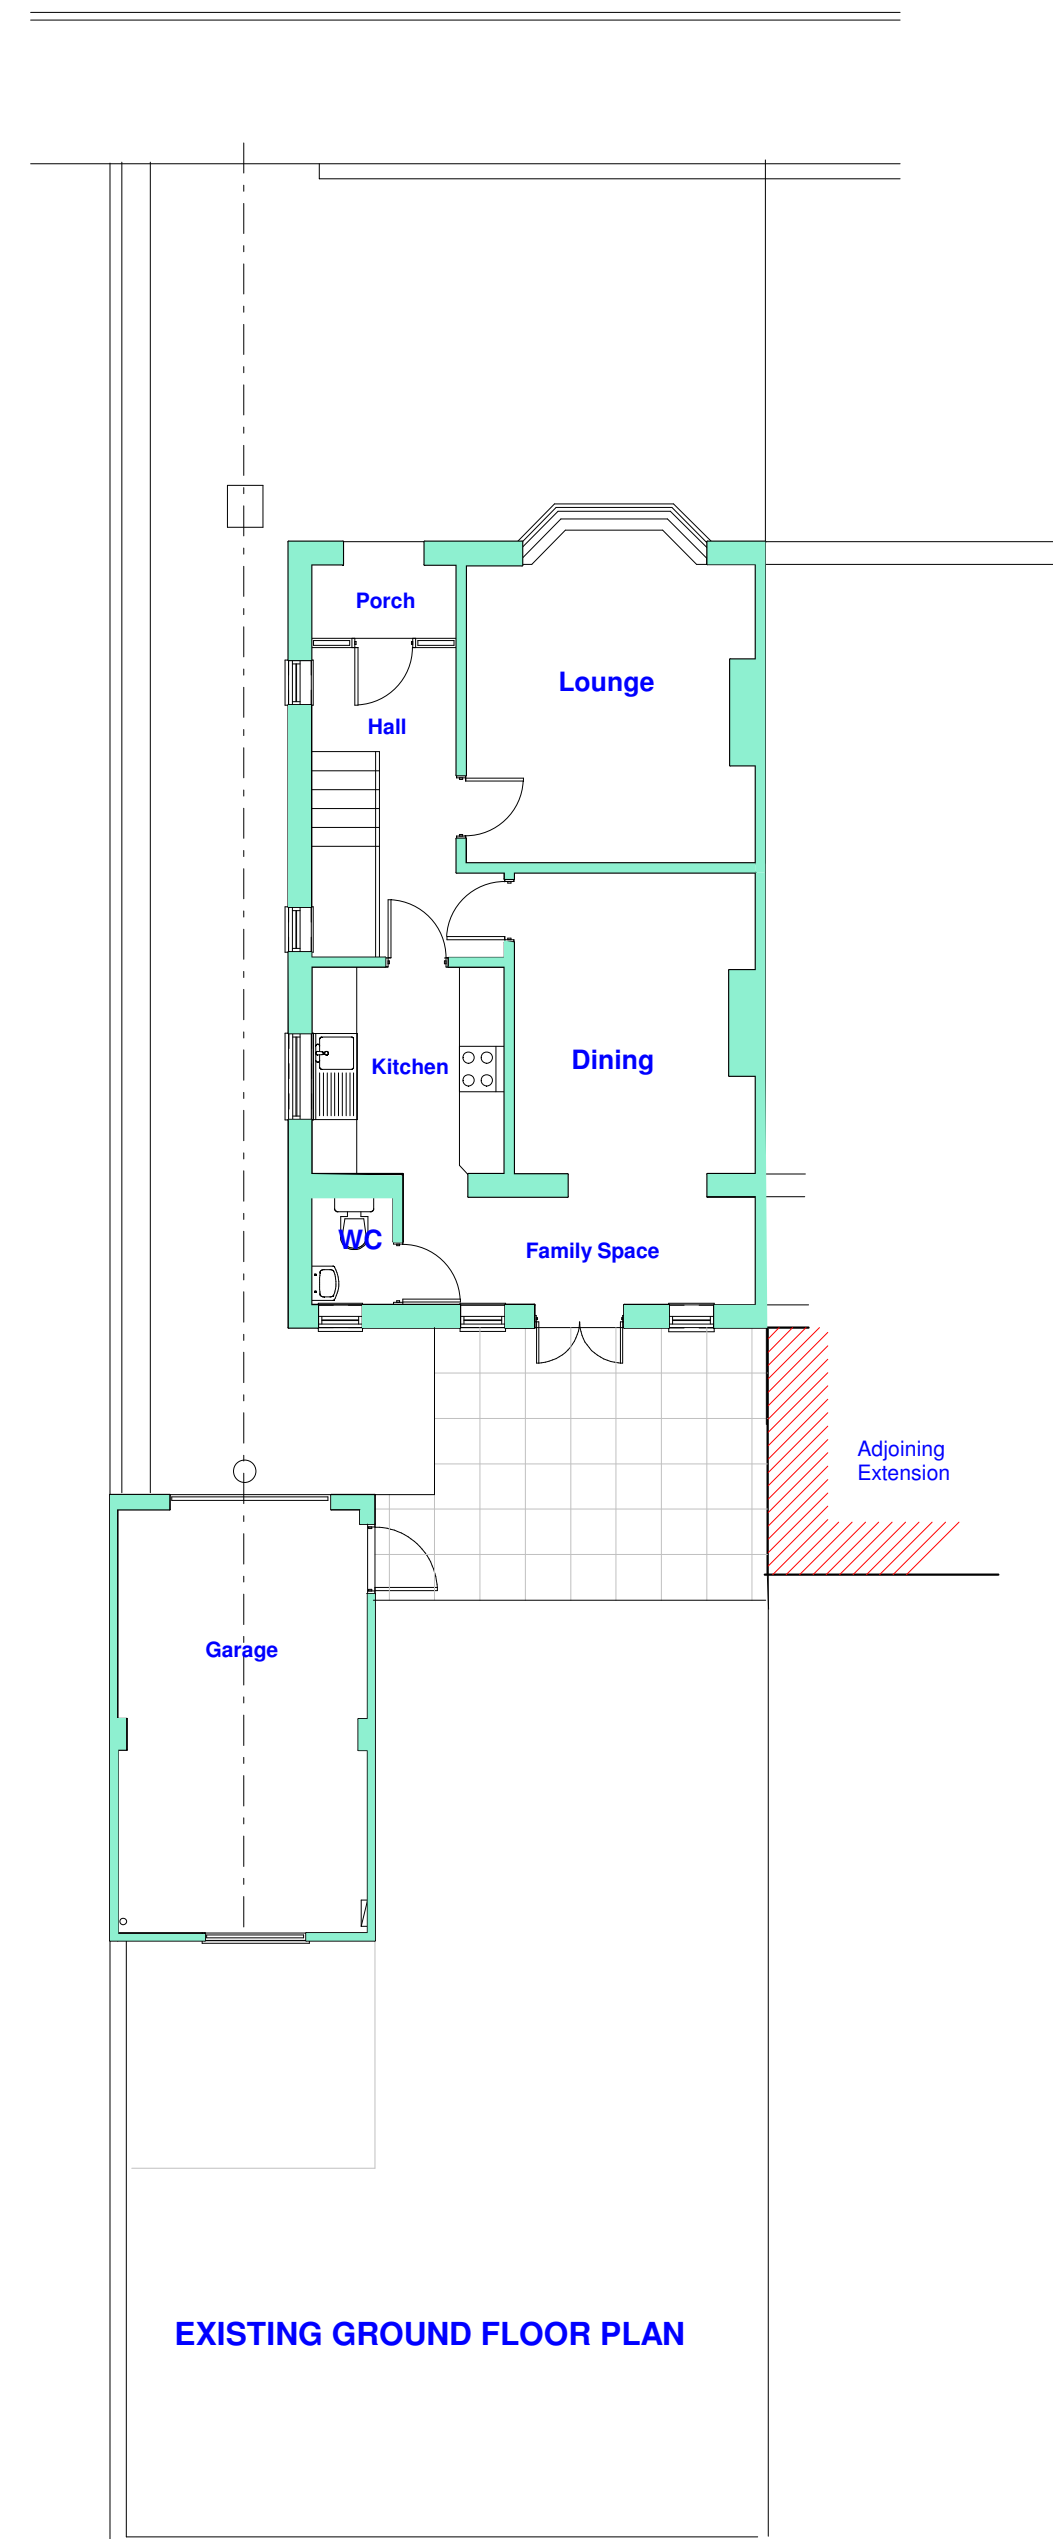

EXISTING EAST ELEVATION

EXISTING WEST ELEVATION

EXISTING NORTH ELEVATION

EXISTING SOUTH ELEVATION

Scale 1:100

6 CHELSWOOD AVE
WESTON SUPER MARE
NORTH SOMERSET
BS22 8QP

PROPOSED IMPROVEMENTS

Drawing Chel1

Scale 1:100 (A2)

June 2021