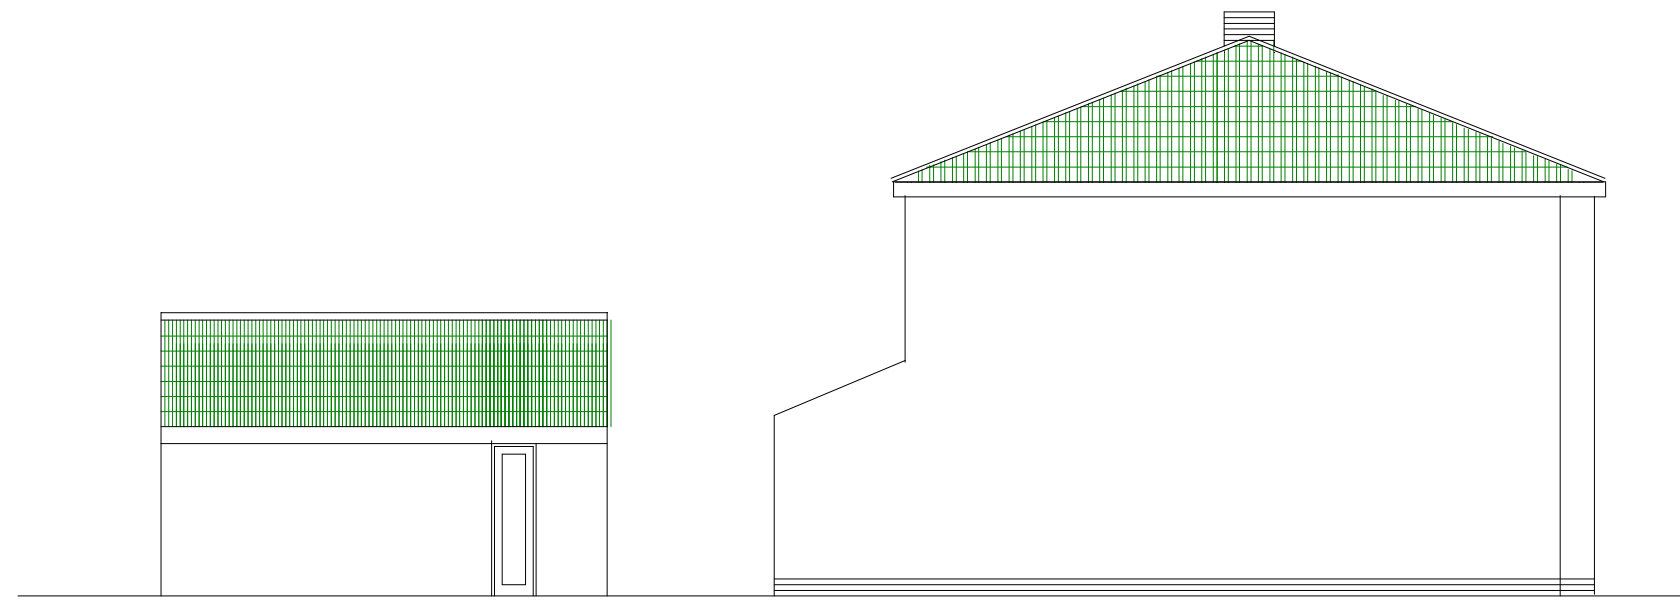

EXISTING EAST ELEVATION

EXISTING WEST ELEVATION

EXISTING NORTH ELEVATION

EXISTING SOUTH ELEVATION

Scale 1:100

6 CHELSWOOD AVE
WESTON SUPER MARE
NORTH SOMERSET
BS22 8QP

PROPOSED IMPROVEMENTS

Drawing Chel1

Scale 1:100 (A2)

June 2021