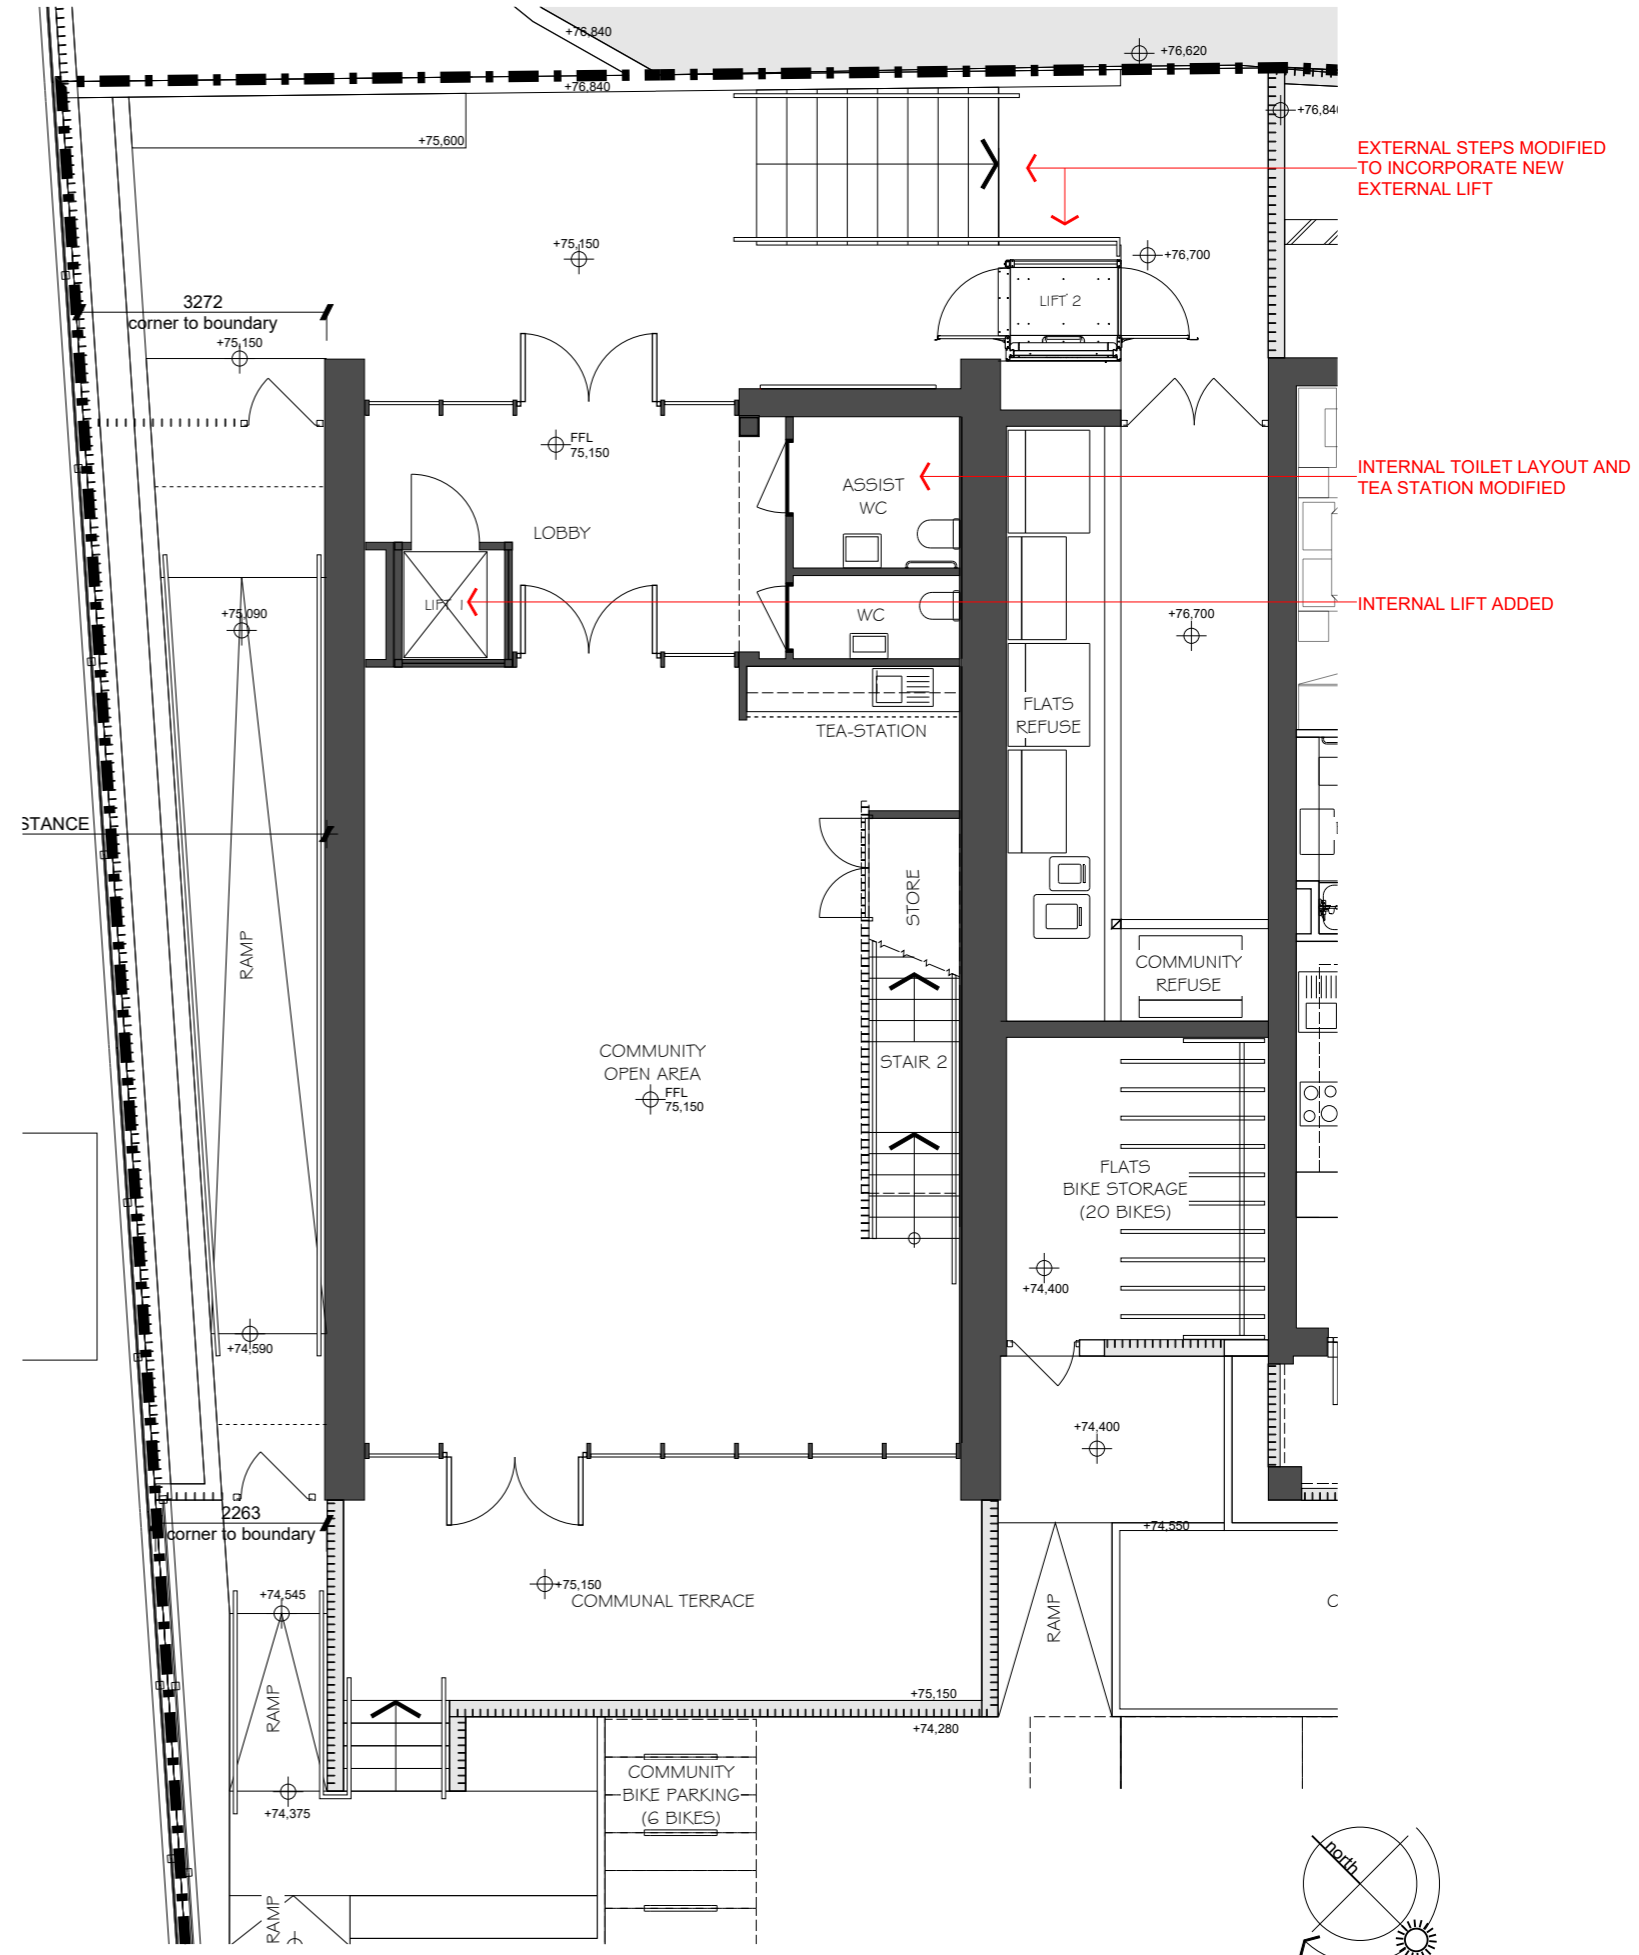

D1 Community Centre
 APPROVED PLAN 20 / 1469 / FUL
 Ground Floor GA Plan

D1 Community Centre
 PROPOSED MATERIAL CHANGE
 Ground Floor GA Plan