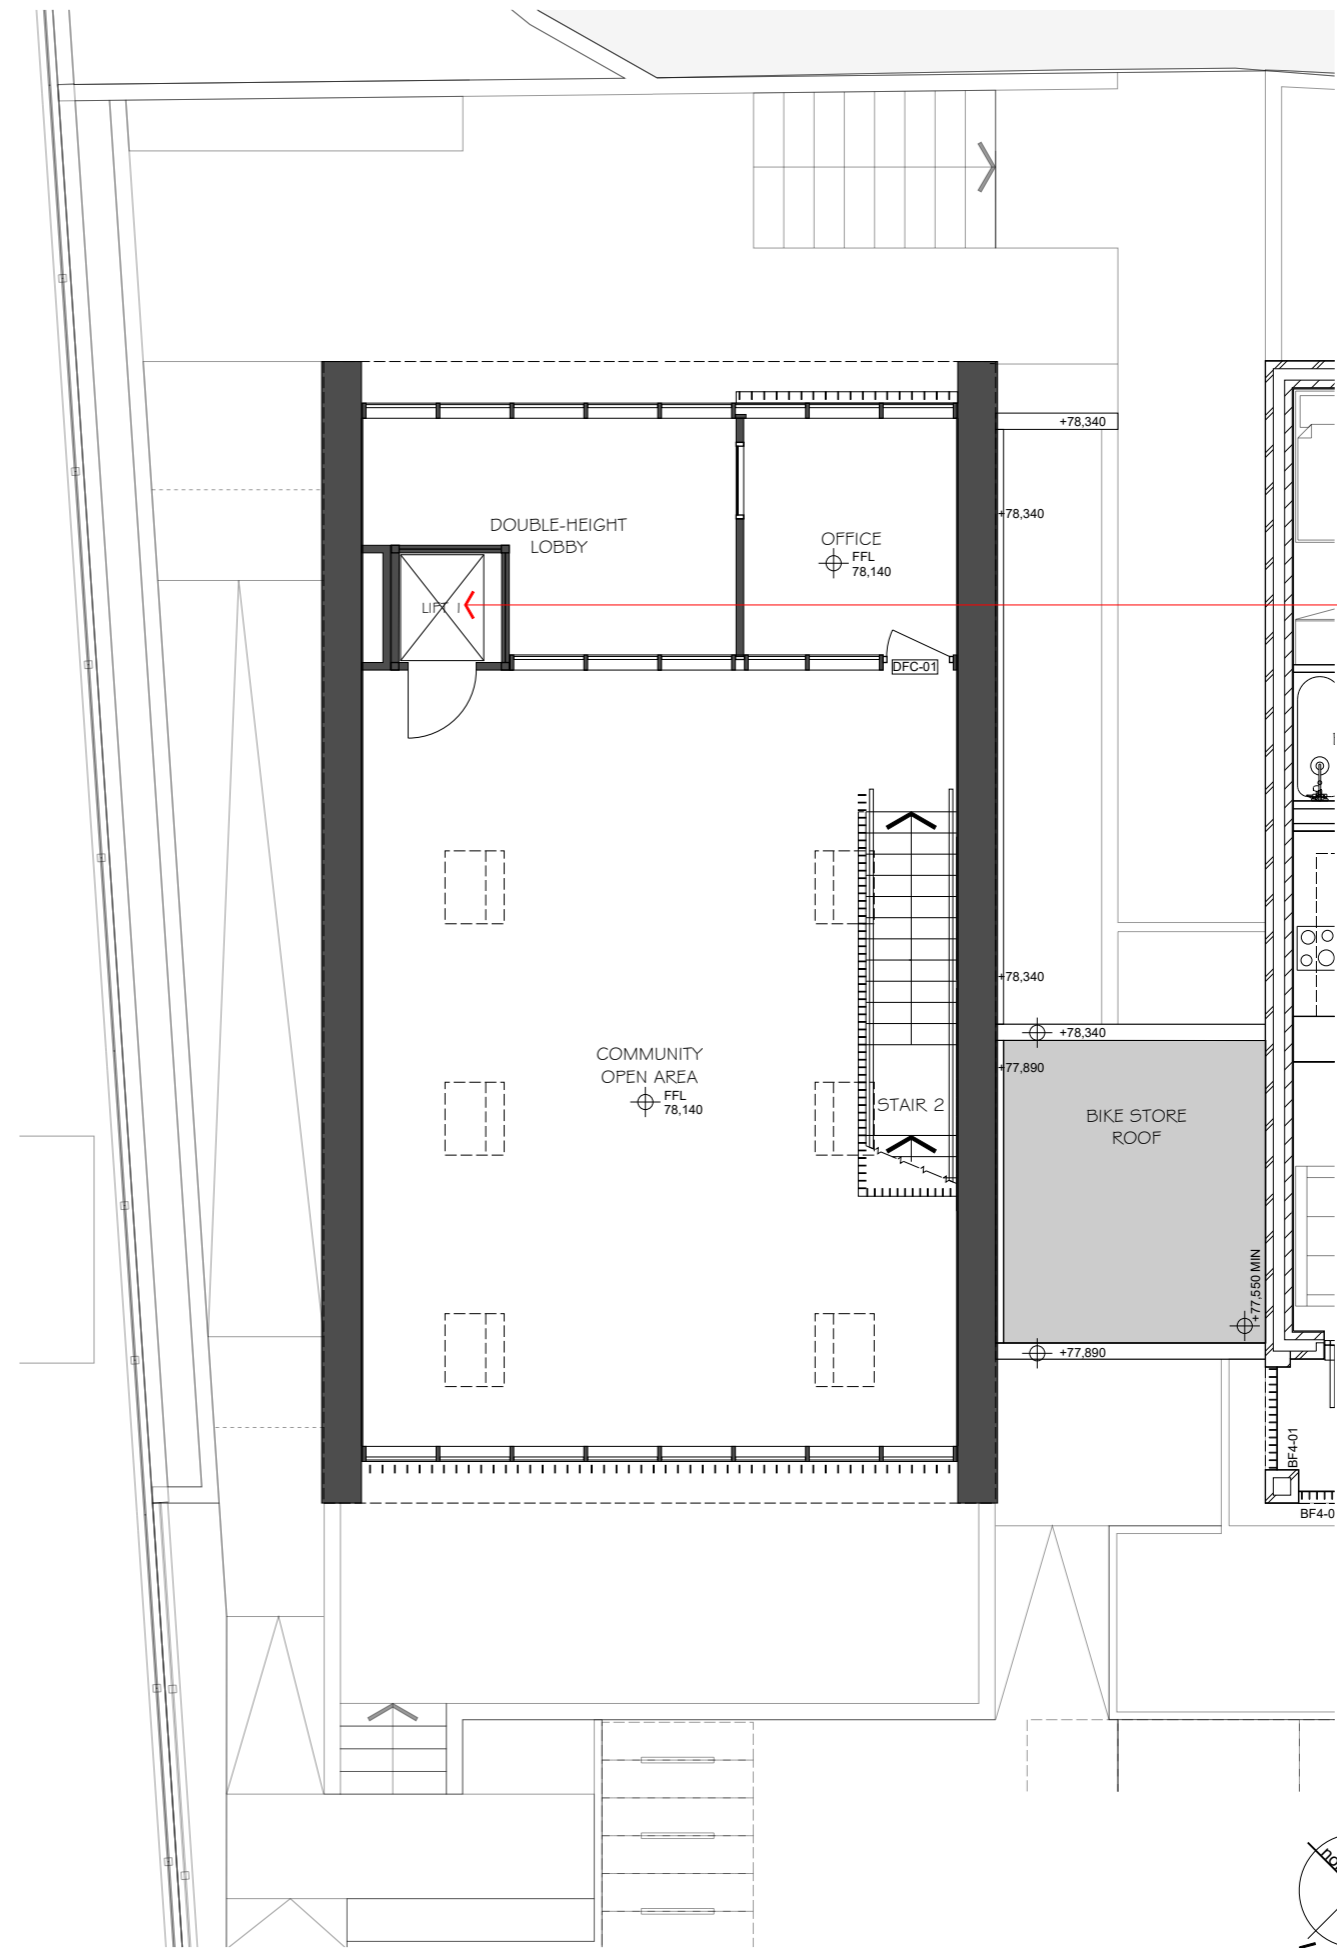

D1 Community Centre
 APPROVED PLAN 20 / 1469 / FUL
 First Floor GA Plan

D1 Community Centre
 PROPOSED MATERIAL CHANGE
 First Floor GA Plan