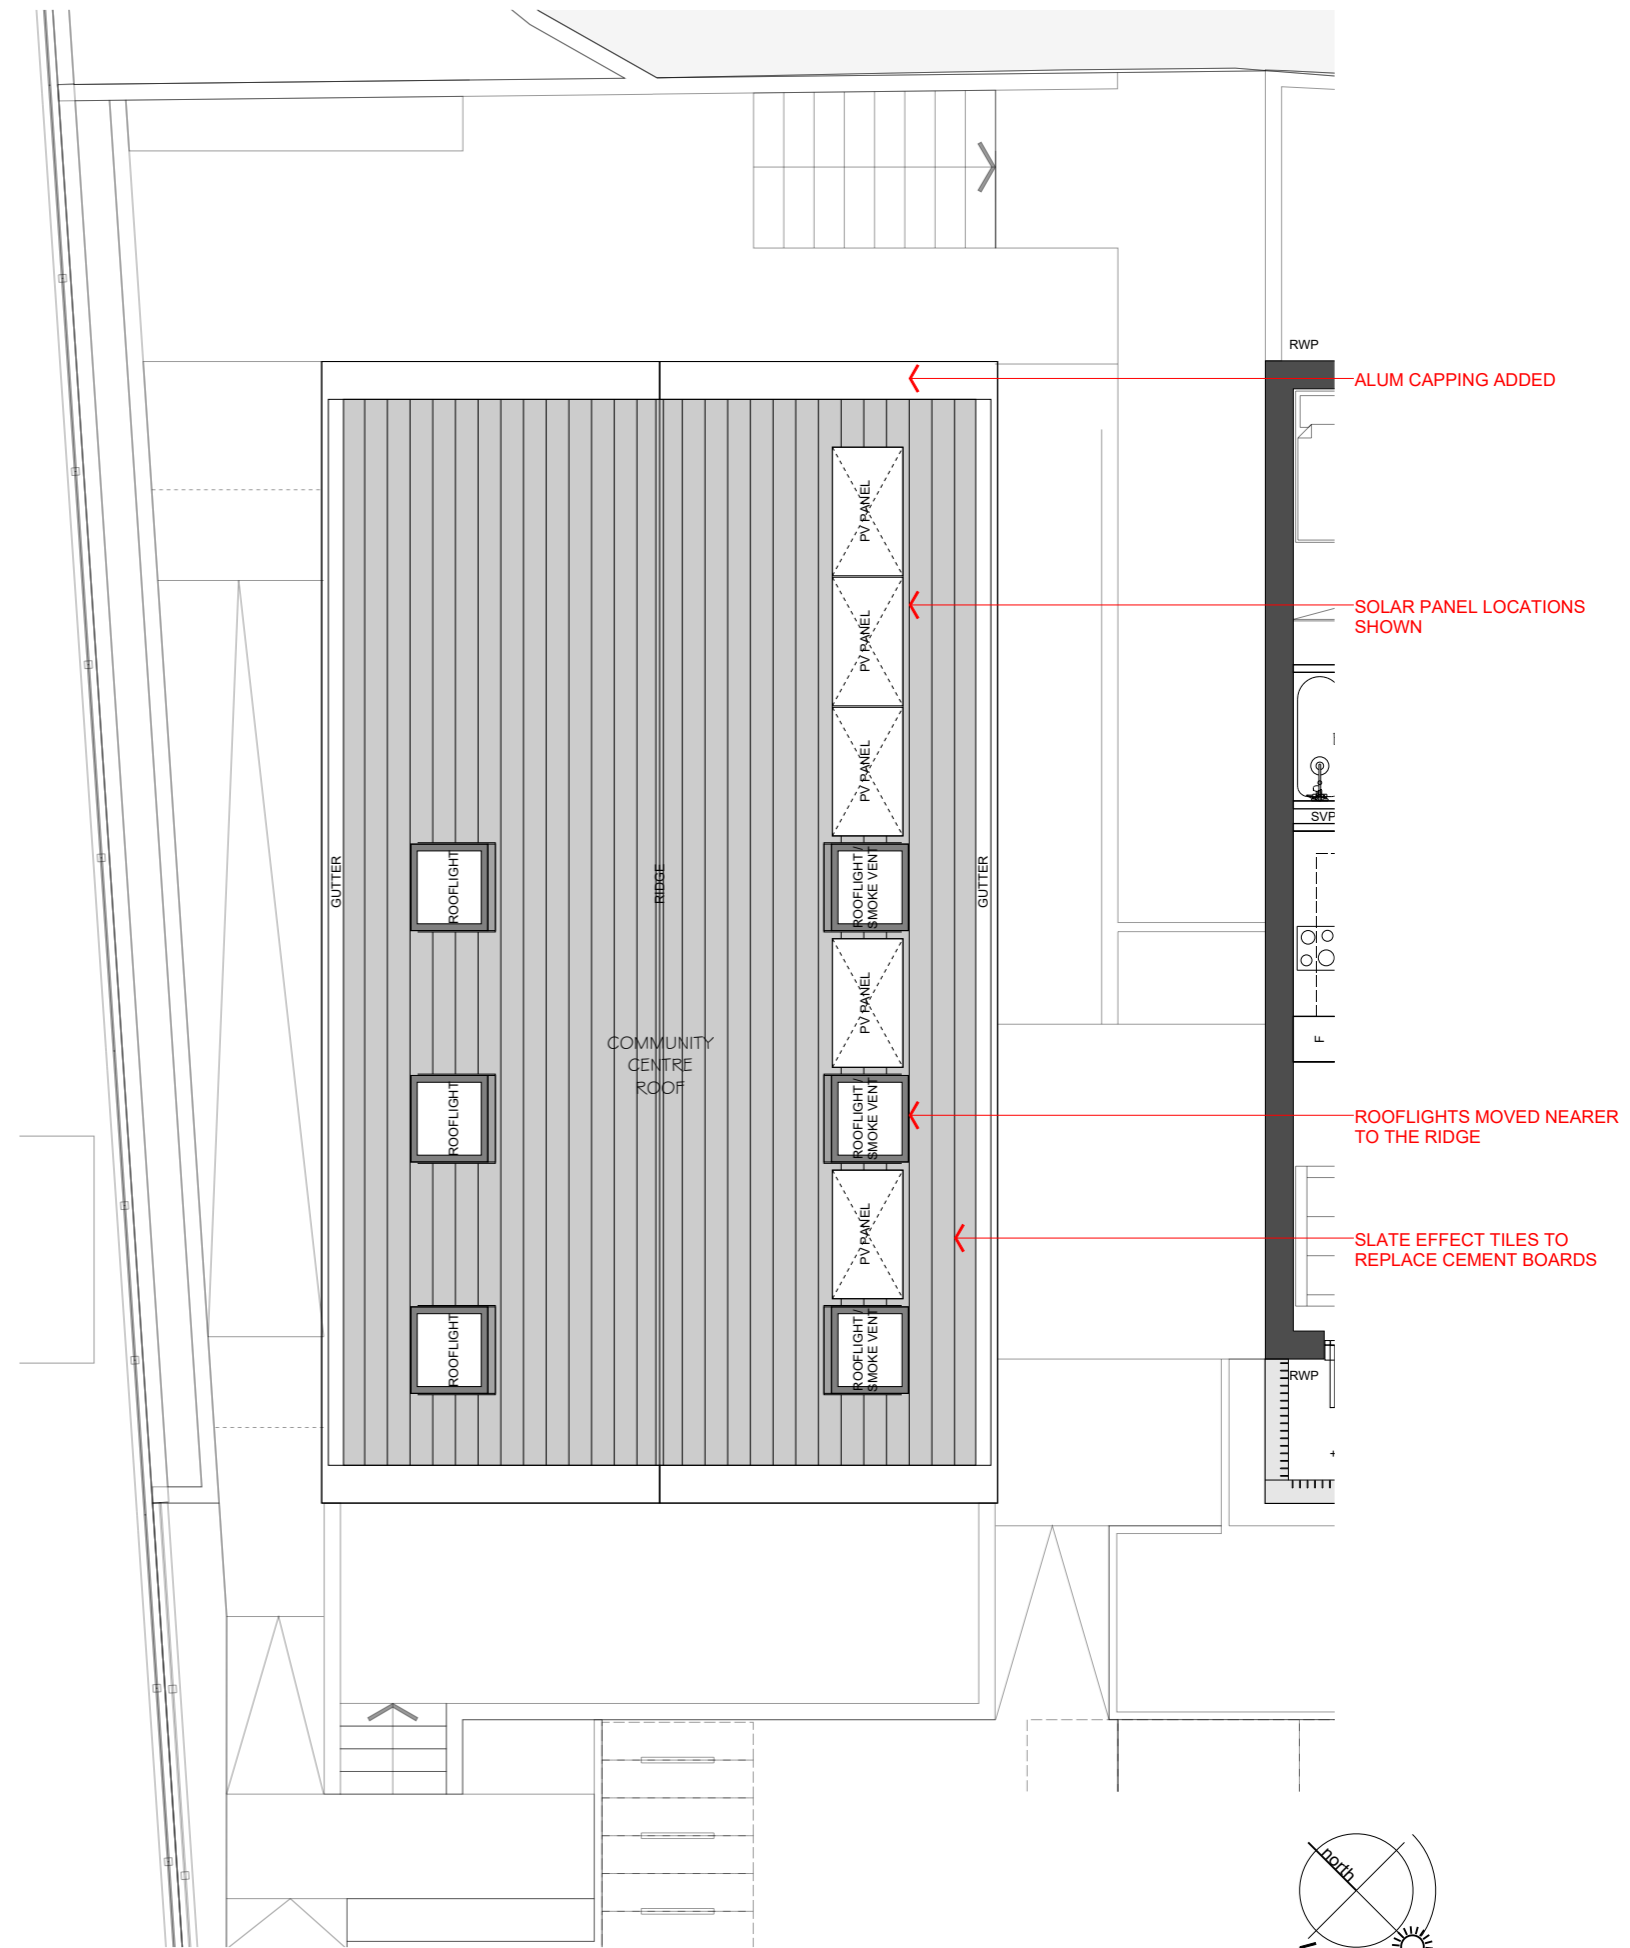

D1 Community Centre
 APPROVED PLAN 20 / 1469 / FUL
 Roof Floor GA Plan

D1 Community Centre
 PROPOSED MATERIAL CHANGE
 Roof Floor GA Plan