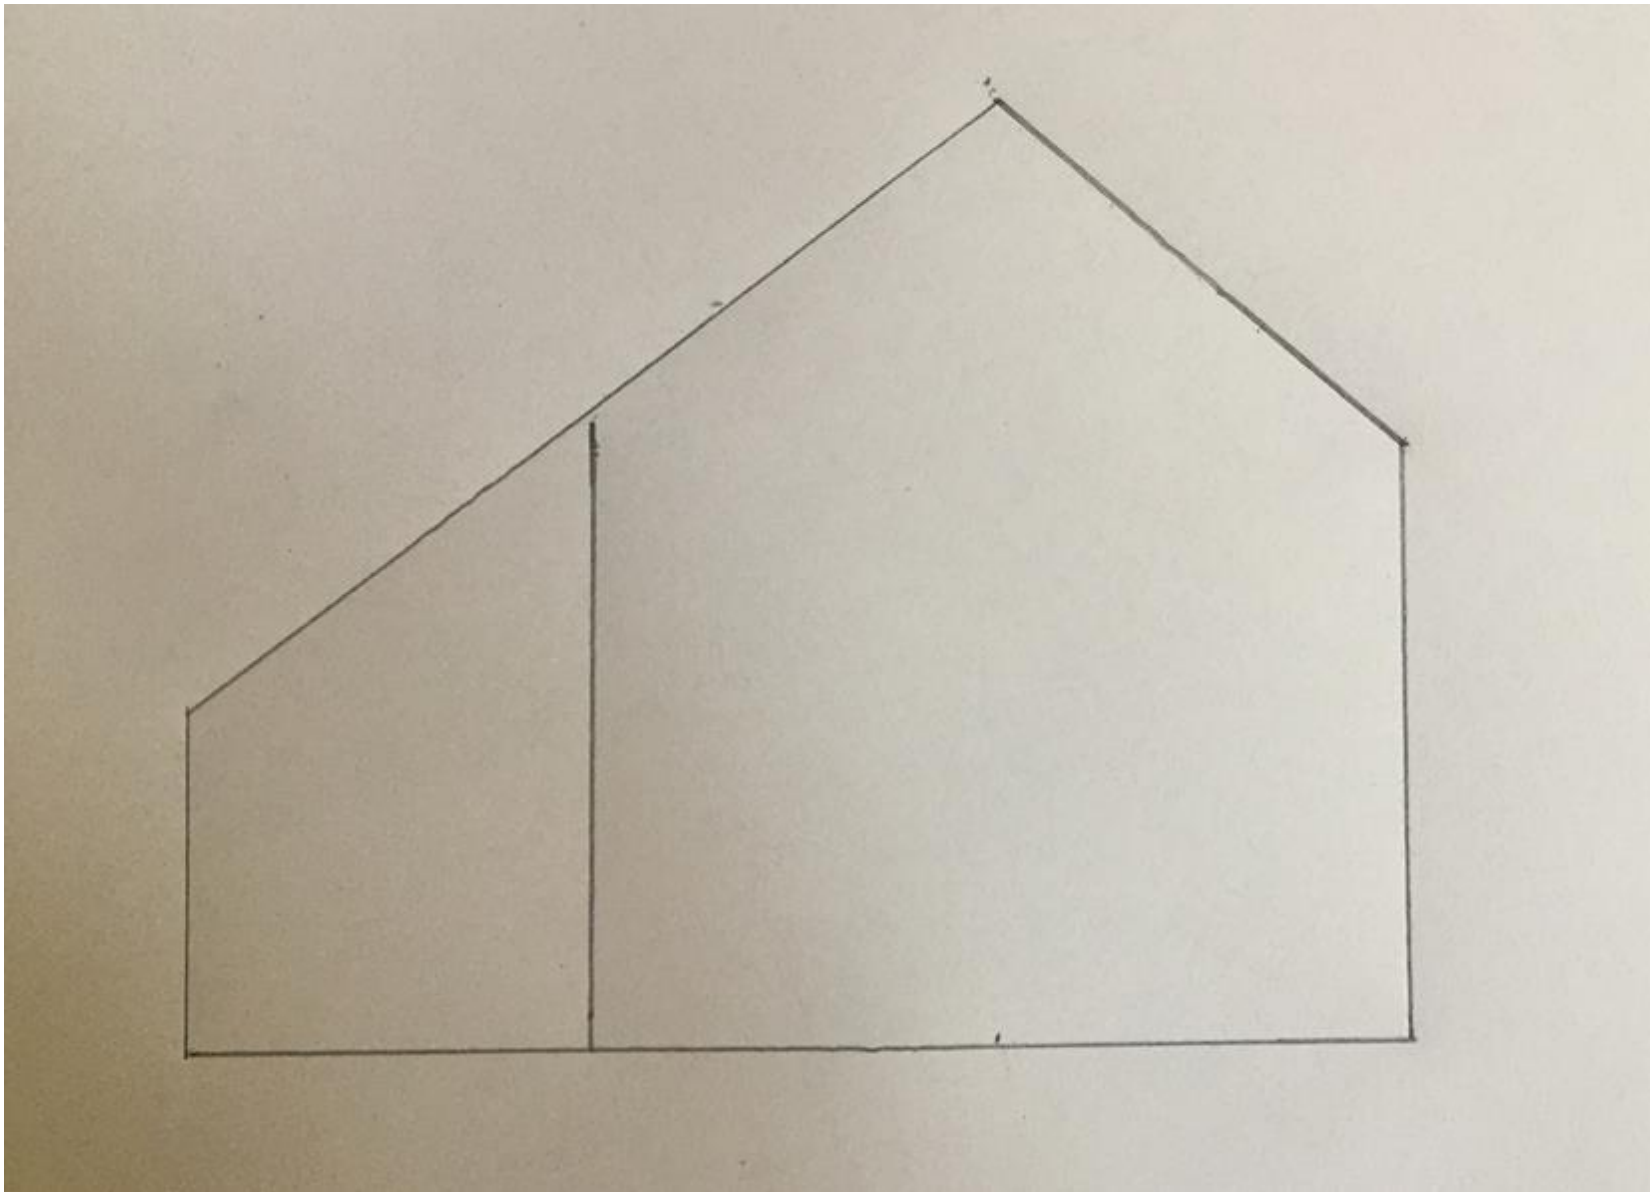

9 The Croft OX3 9BU  
Plan 8 – Proposed side elevation (west)  
1:50 scale, A4 landscape view

0m  5m  
Scale