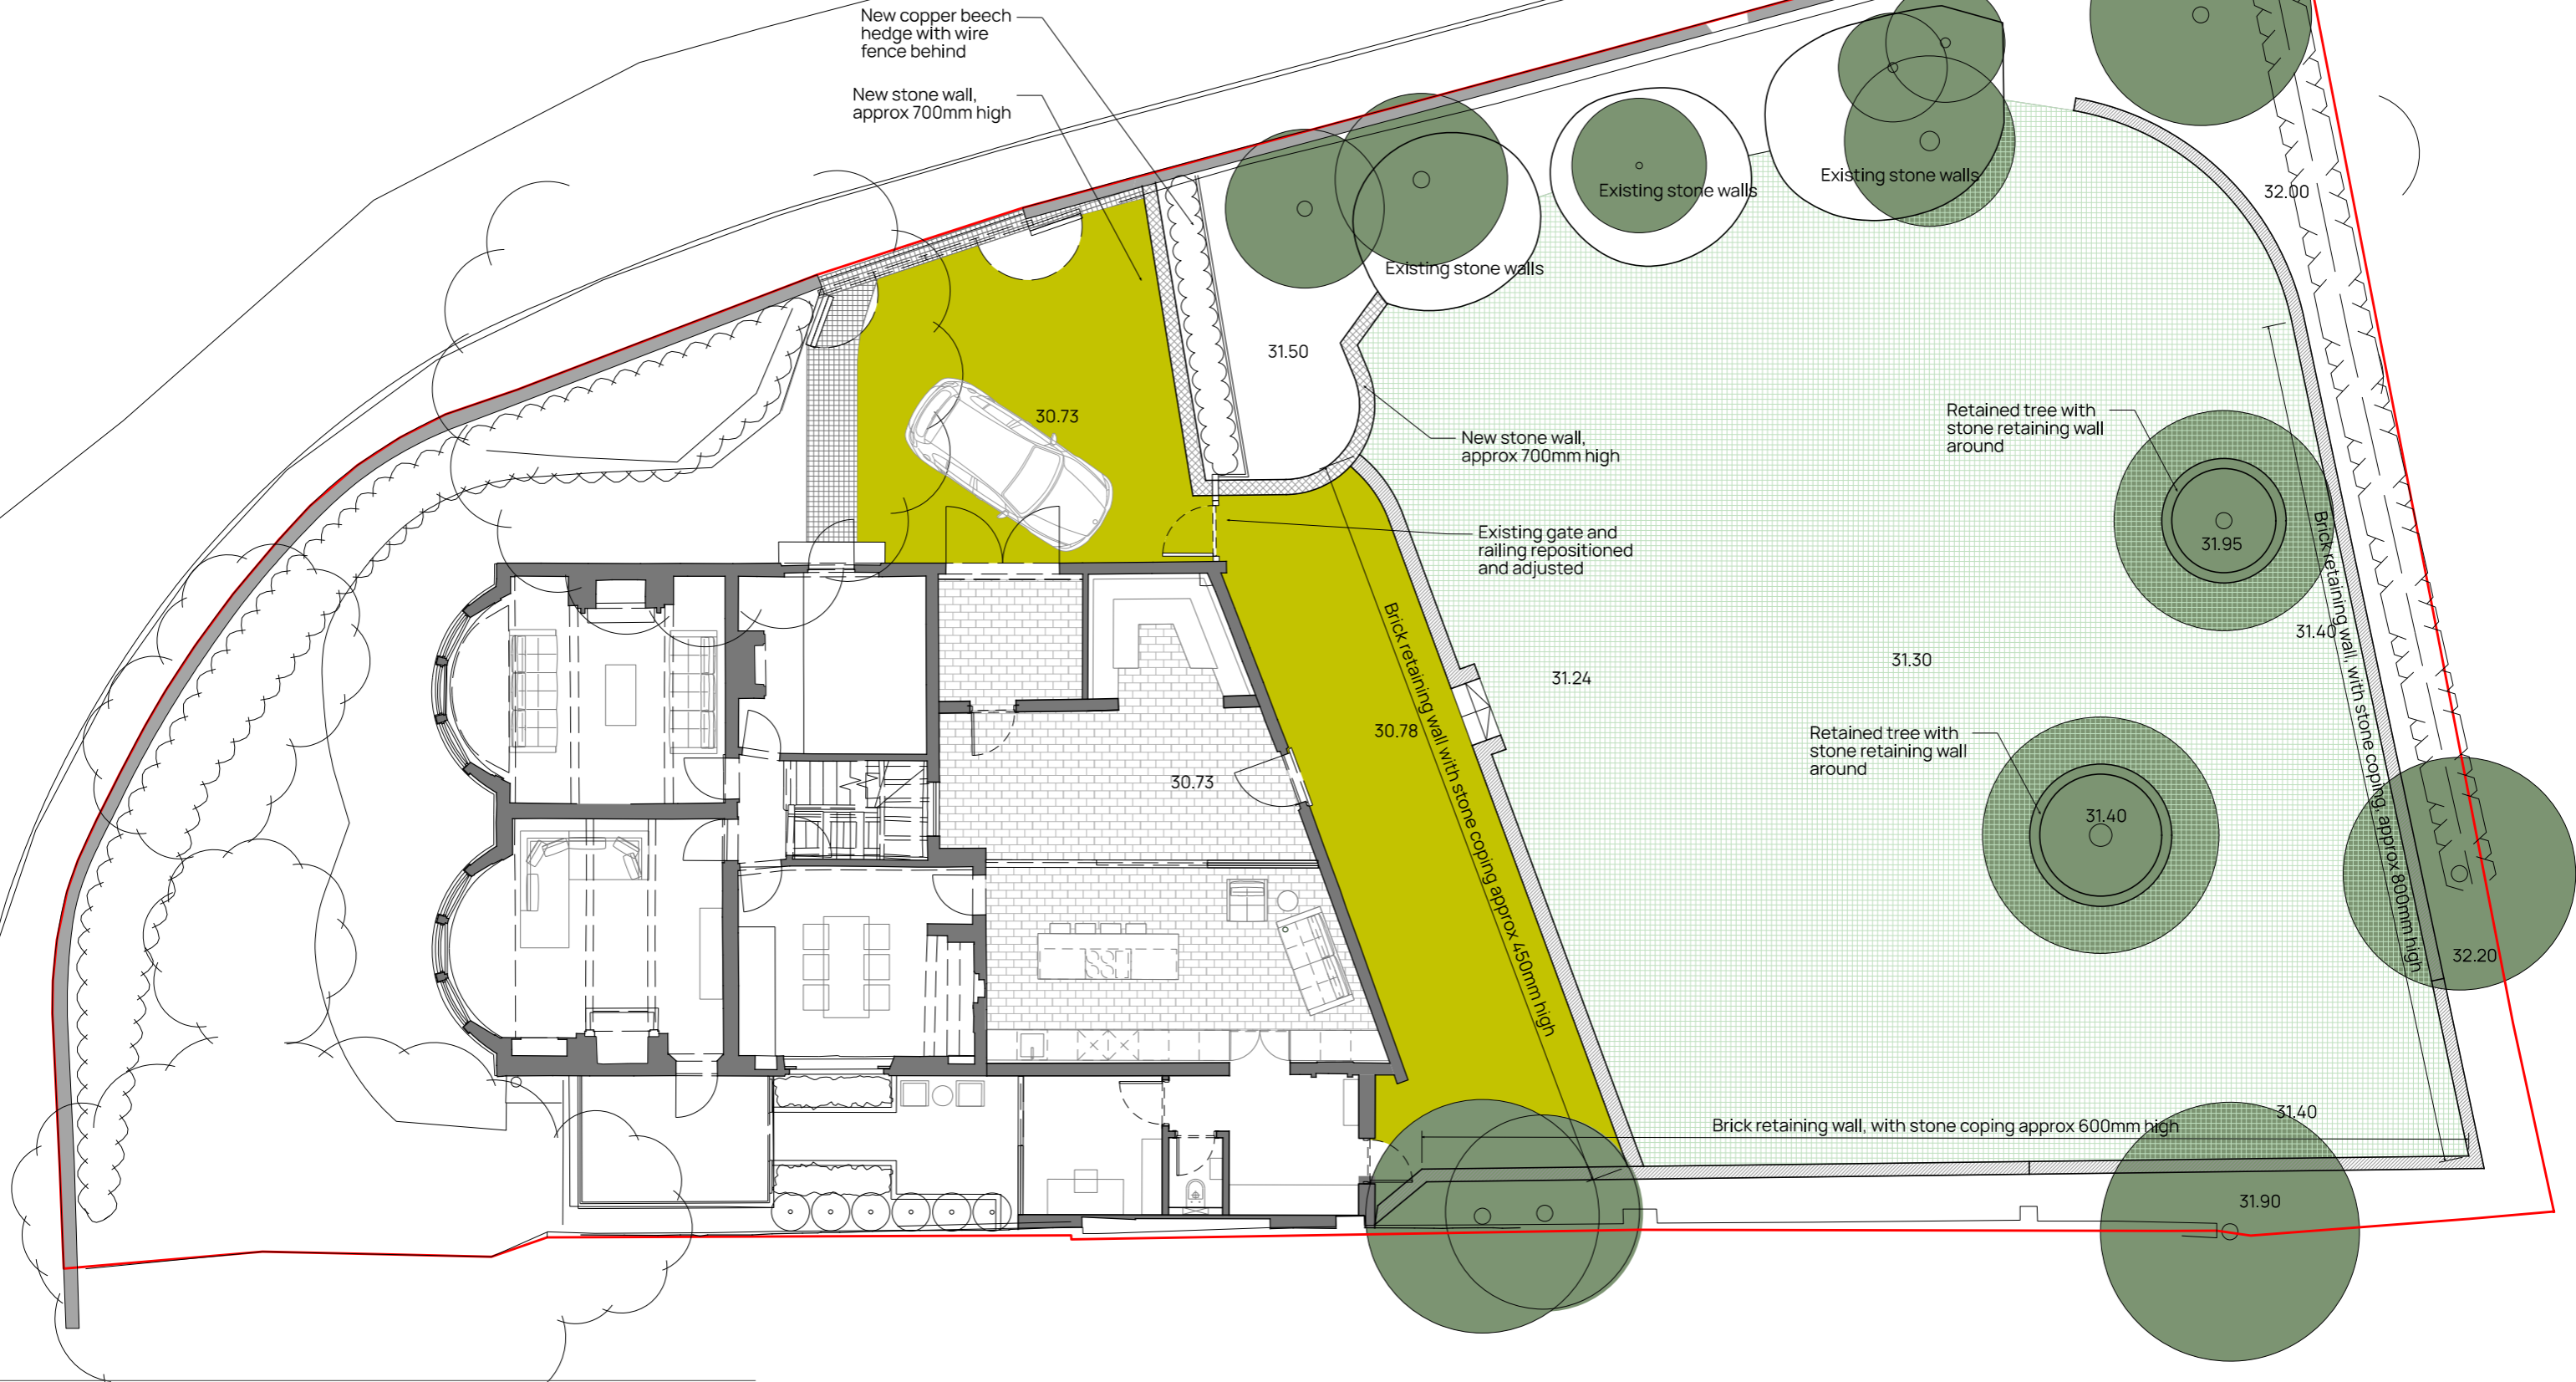

- Key
- Stone gravel, sand/grey colour
 - Stone Cobble edging, 4no. at gate entrance, perimeter and path to front door
 - Lawn

Project **BIG TREE HOUSE, DUNHAM**
 Title **SITE - LANDSCAPING**
 Project No. 20-03 Drawing No. L(-1)002 Status **PLANNING**
 Scale 1:125@A3 Date **MAR 2021**