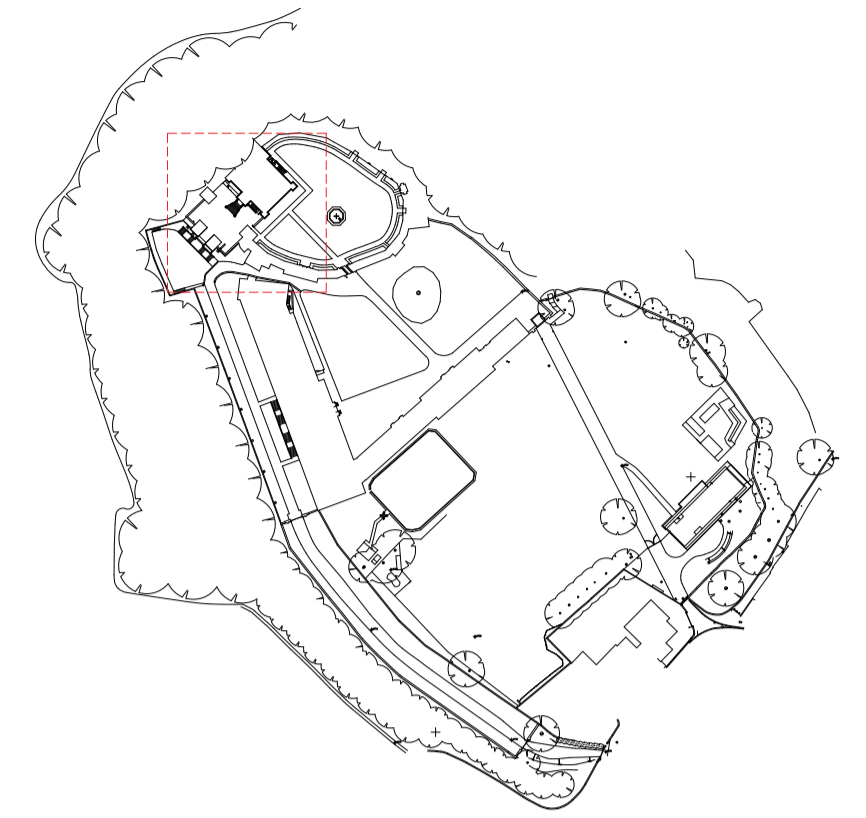

Note:
Do not scale from this drawing.
Dimensions are to be checked on site.
If in doubt please ask.

Existing Little Castle Plan

Rev Date/Ints Details

Buttress

41 Bengal St
Manchester
M4 6AF

Project Title	BOLSOVER CASTLE - CANOPY
Client	ENGLISH HERITAGE
Location	BOLSOVER, CHESTERFIELD, S44 6PR

Drawing Title	EXISTING PLANS Plan as existing

Date	01/02/2021	Scale	1:100
Checked	EK	Orig Paper Size	A1

Status **PLANNING**

Drawing ref	Job No	Drawing No	Revision
		9110	(01) 002 -