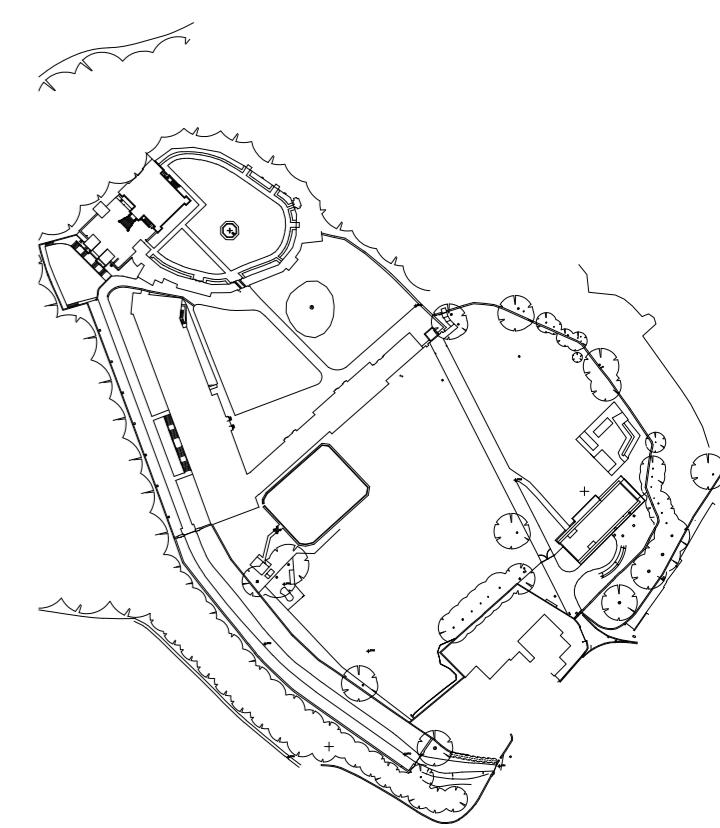

Note:
Do not scale from this drawing.
Dimensions are to be checked on site.
If in doubt please ask.

Rev Date/Ints Details

Buttress

41 Bengal St
Manchester
M4 6AF

Project Title BOLSOVER CASTLE - CANOPY
Client ENGLISH HERITAGE
Location BOLSOVER, CHESTERFIELD, S44 6PR

Drawing Title EXISTING PLANS
Site Plan as Existing

Date 01/02/2021 **Scale** 1:500
Checked EK **Orig Paper Size** A1

Status **PLANNING**

Drawing ref **Job No** **Drawing No** **Revision**
9110 **(01) 001** -

Site Plan as Existing