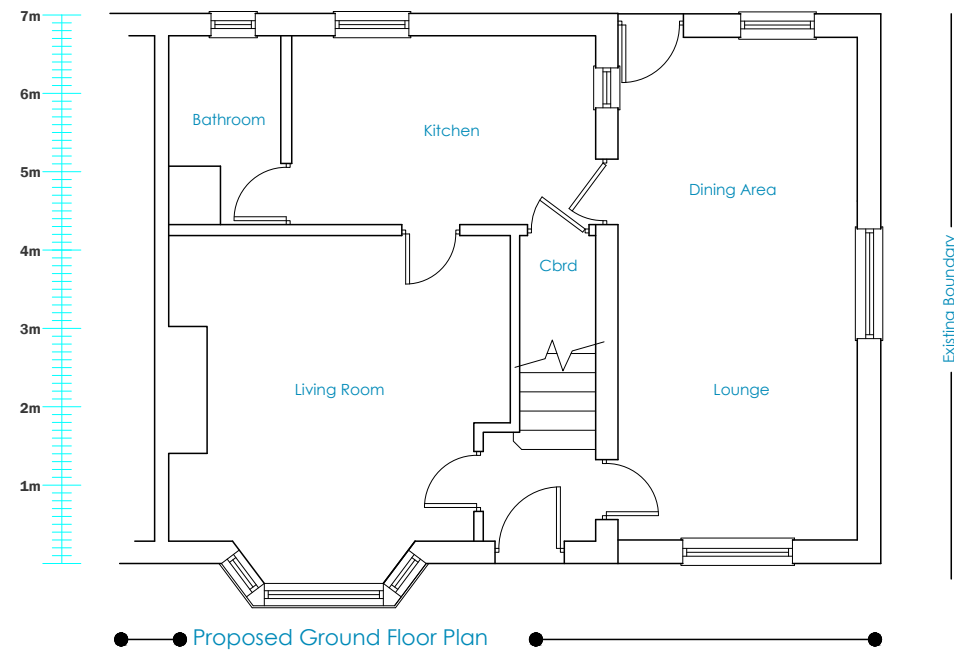

Existing Ground Floor Plan

Proposed Ground Floor Plan

Existing First Floor Plan

Proposed First Floor Plan

ENDEAVOURDESIGN

endeavourdesign@live.co.uk

www.endeavourdesign.co.uk

Mobile - 07716315534

Project title

11 Parkside
Darlington

Drawing title

Floor Plans

A3 Sheet
Scale
1:100
Date
June 2021
Dwg.
001

revision status

rev.	date	notes