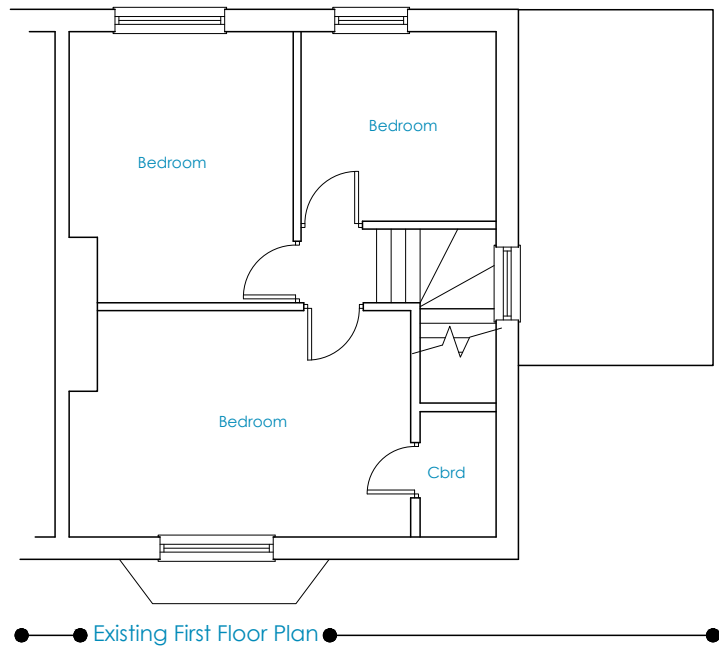

Existing Ground Floor Plan

Proposed Ground Floor Plan

Existing First Floor Plan

Proposed First Floor Plan

ENDEAVOURDESIGN

endeavourdesign@live.co.uk

www.endeavourdesign.co.uk

Mobile - 07716315534

Project title

11 Parkside
Darlington

Drawing title

Floor Plans

A3 Sheet
Scale
1:100
Date
June 2021
Dwg.
001

revision status

rev.	date	notes