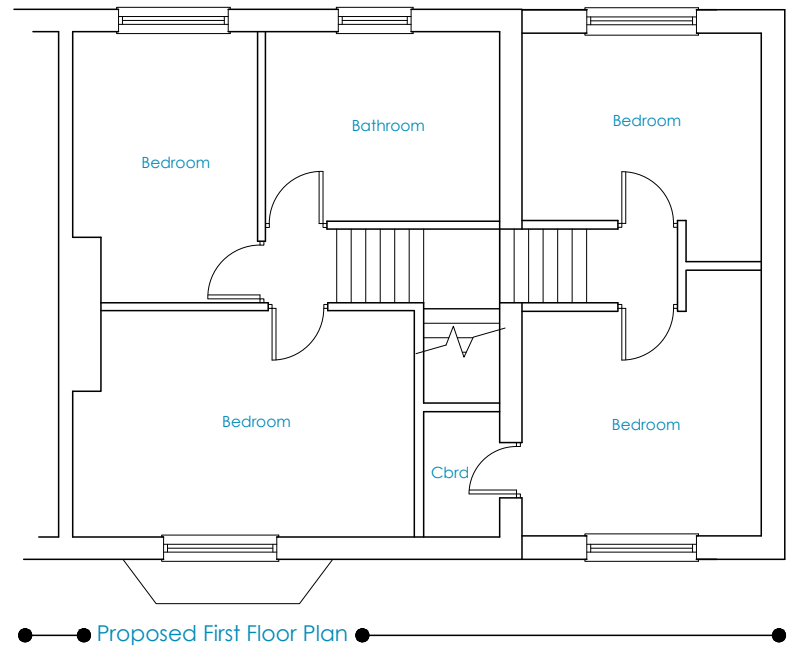

Existing Ground Floor Plan

Proposed Ground Floor Plan

Existing First Floor Plan

Proposed First Floor Plan

ENDEAVOURDESIGN

endeavourdesign@live.co.uk

www.endeavourdesign.co.uk

Mobile - 07716315534

Project title

11 Parkside
Darlington

Drawing title

Floor Plans

A3 Sheet
Scale
1:100
Date
June 2021
Dwg.
001

revision status

rev.	date	notes