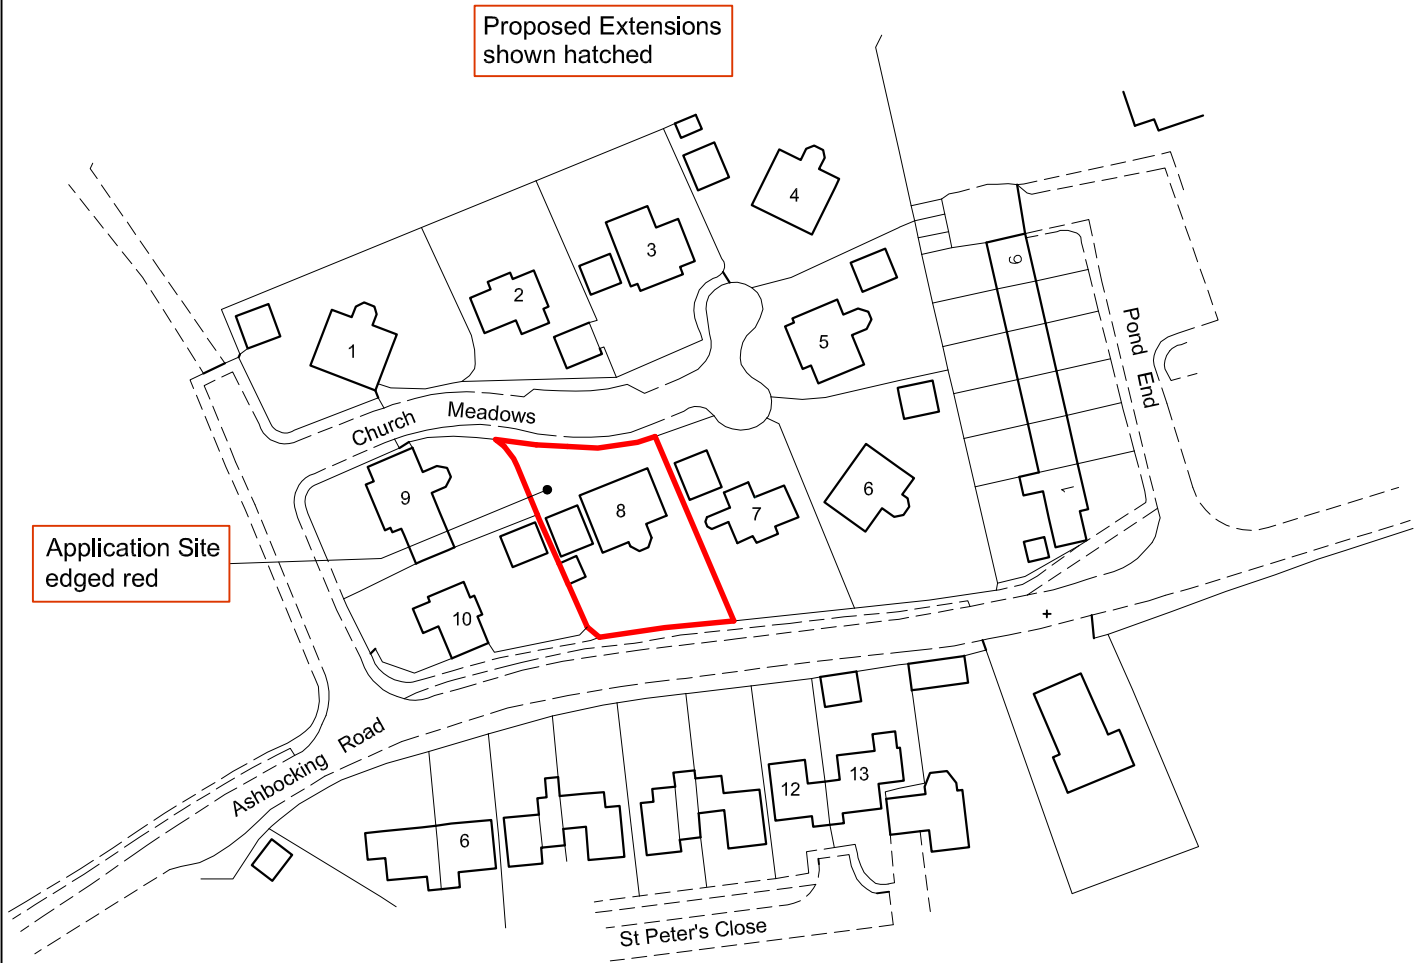

Proposed Extensions
shown hatched

Application Site
edged red

Ordnance Survey (c) Crown Copyright 2021. All rights reserved. Licence number 100022432

<p>John Whitehead PLANNING & DESIGN CONSULTANT 4, Westergreen Meadow, Braintree, Essex CM7 1JN Tel/Fax: 01376 551630 E mail: JOHN.WHITEHEAD@JCWDESIGN.CO.UK</p>	<p>CLIENT Mr & Mrs T Hodges</p>	<p>PROJECT Extensions at 8 Church Meadows Henley IP6 0RP</p>	<p>DRWG. TITLE Location Plan</p>
<p>DATE 22nd June 2021</p>	<p>SCALE 1:1250 at A4</p>	<p>DRWG. NO. 46256/LP/1</p>	