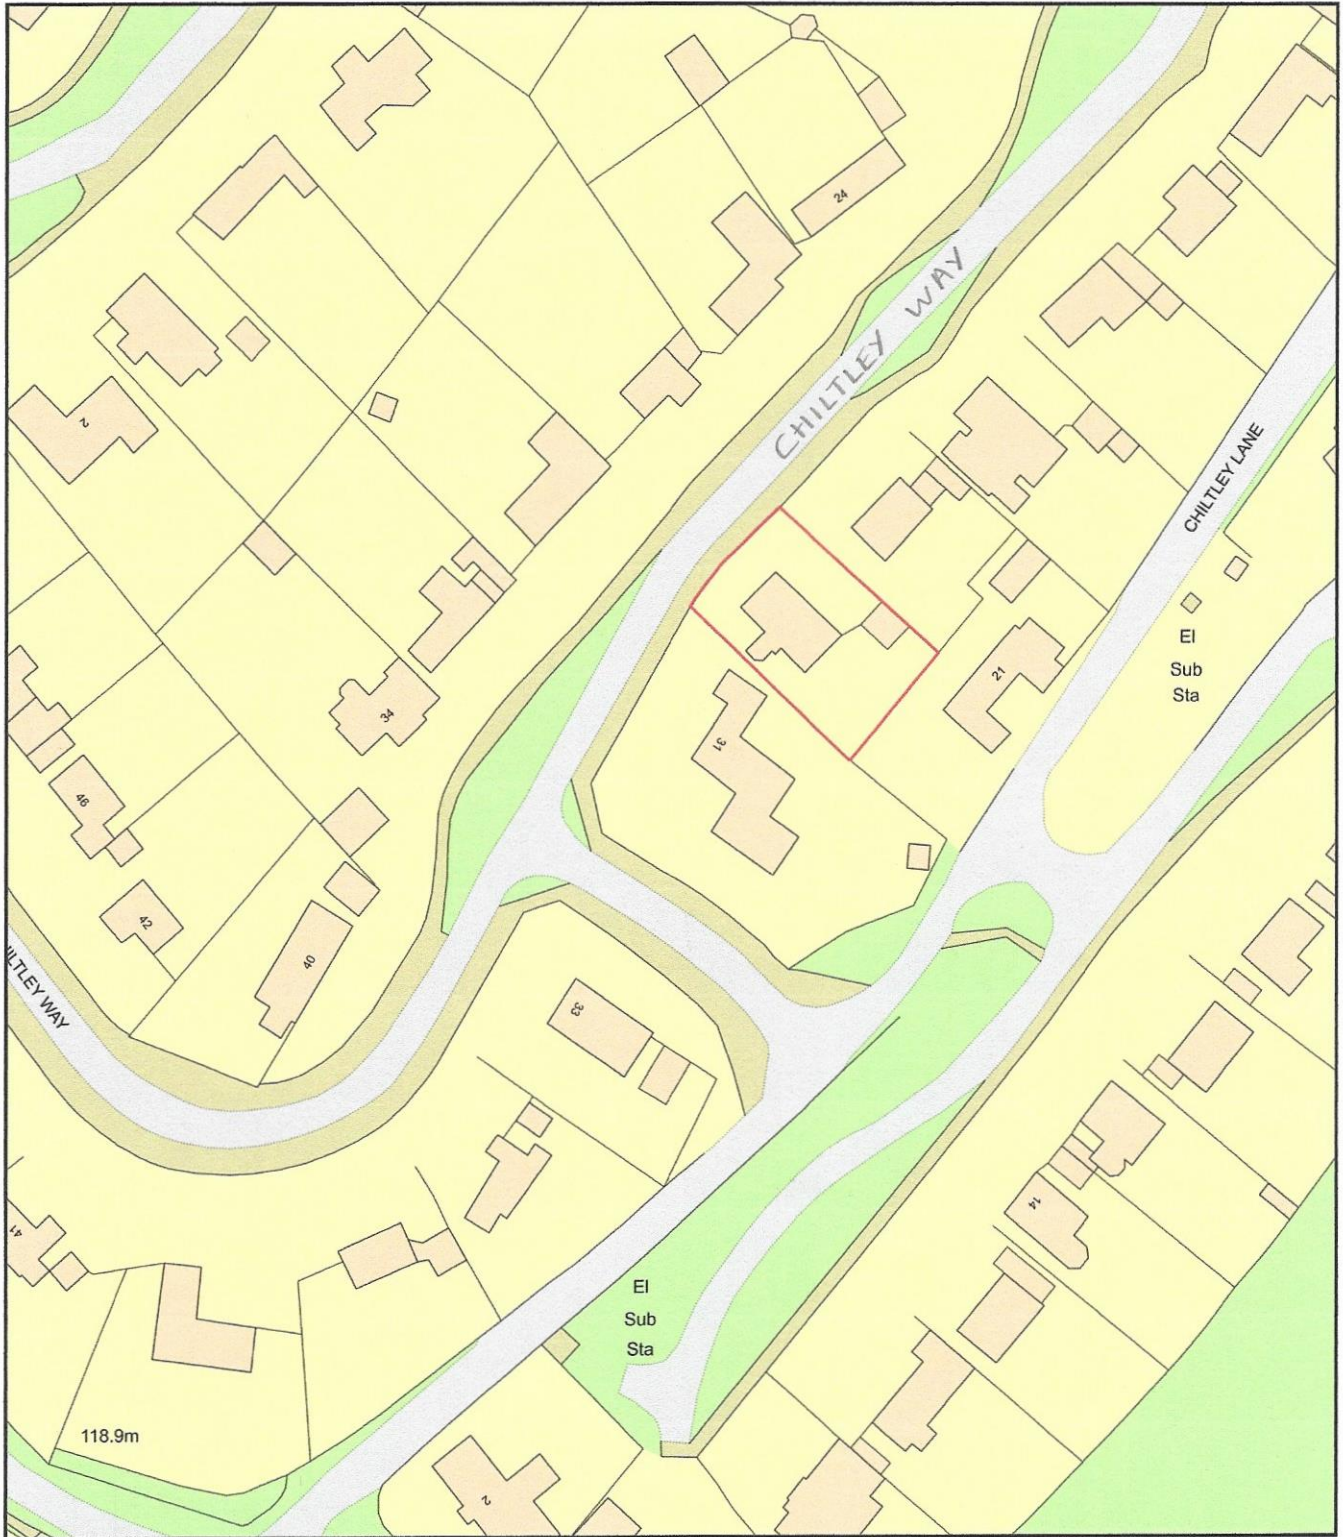

LOCATION PLAN

Plan Produced for: Woodhill Design & Build

Date Produced: 16 Feb 2021

Plan Reference Number: TQRQM21047095500953

Scale: 1:1250 @ A4