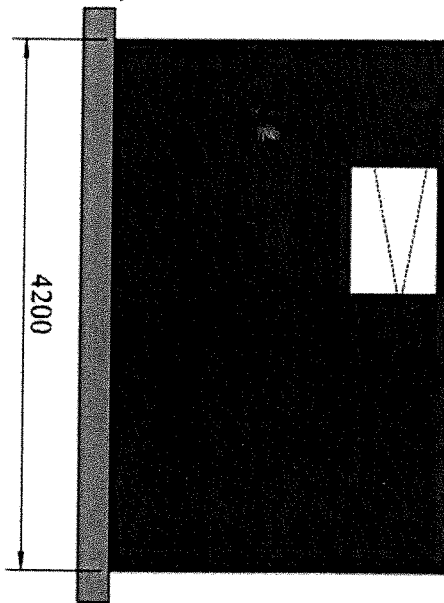

Representational Drawings & Illustrations

Back Elevation (Scale = 1:100)

Front Elevation (External)

Right Elevation (Scale = 1:100)

Left Elevation Internal (Scale = 1:100)

Registered Office: Burnside Business Court, North Road, Inverkeithing KY11 1NZ
 Tel. 0800 917 2466 www.cyclonesteelbuildings.com VAT No. GB 502 6904 68
 Part of Newgate Technology ISO 9001:2008