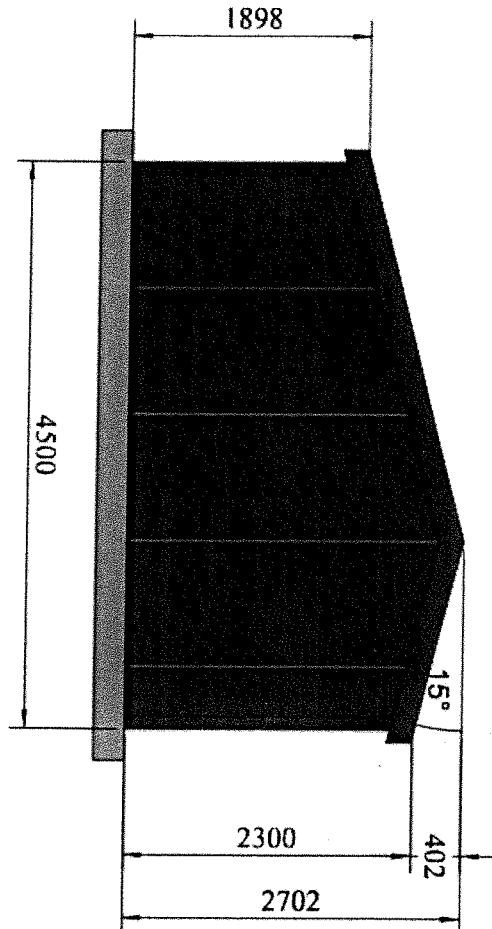

Representational Drawings & Illustrations

Back Elevation (Scale = 1:100)

Front Elevation (External)

Right Elevation (Scale = 1:100)

Left Elevation Internal (Scale = 1:100)

Registered Office: Burnside Business Court, North Road, Inverkeithing KY11 1NZ
 Tel. 0800 917 2466 www.cyclonesteelbuildings.com VAT No. GB 502 6904 68
 Part of Newgate Technology ISO 9001:2008