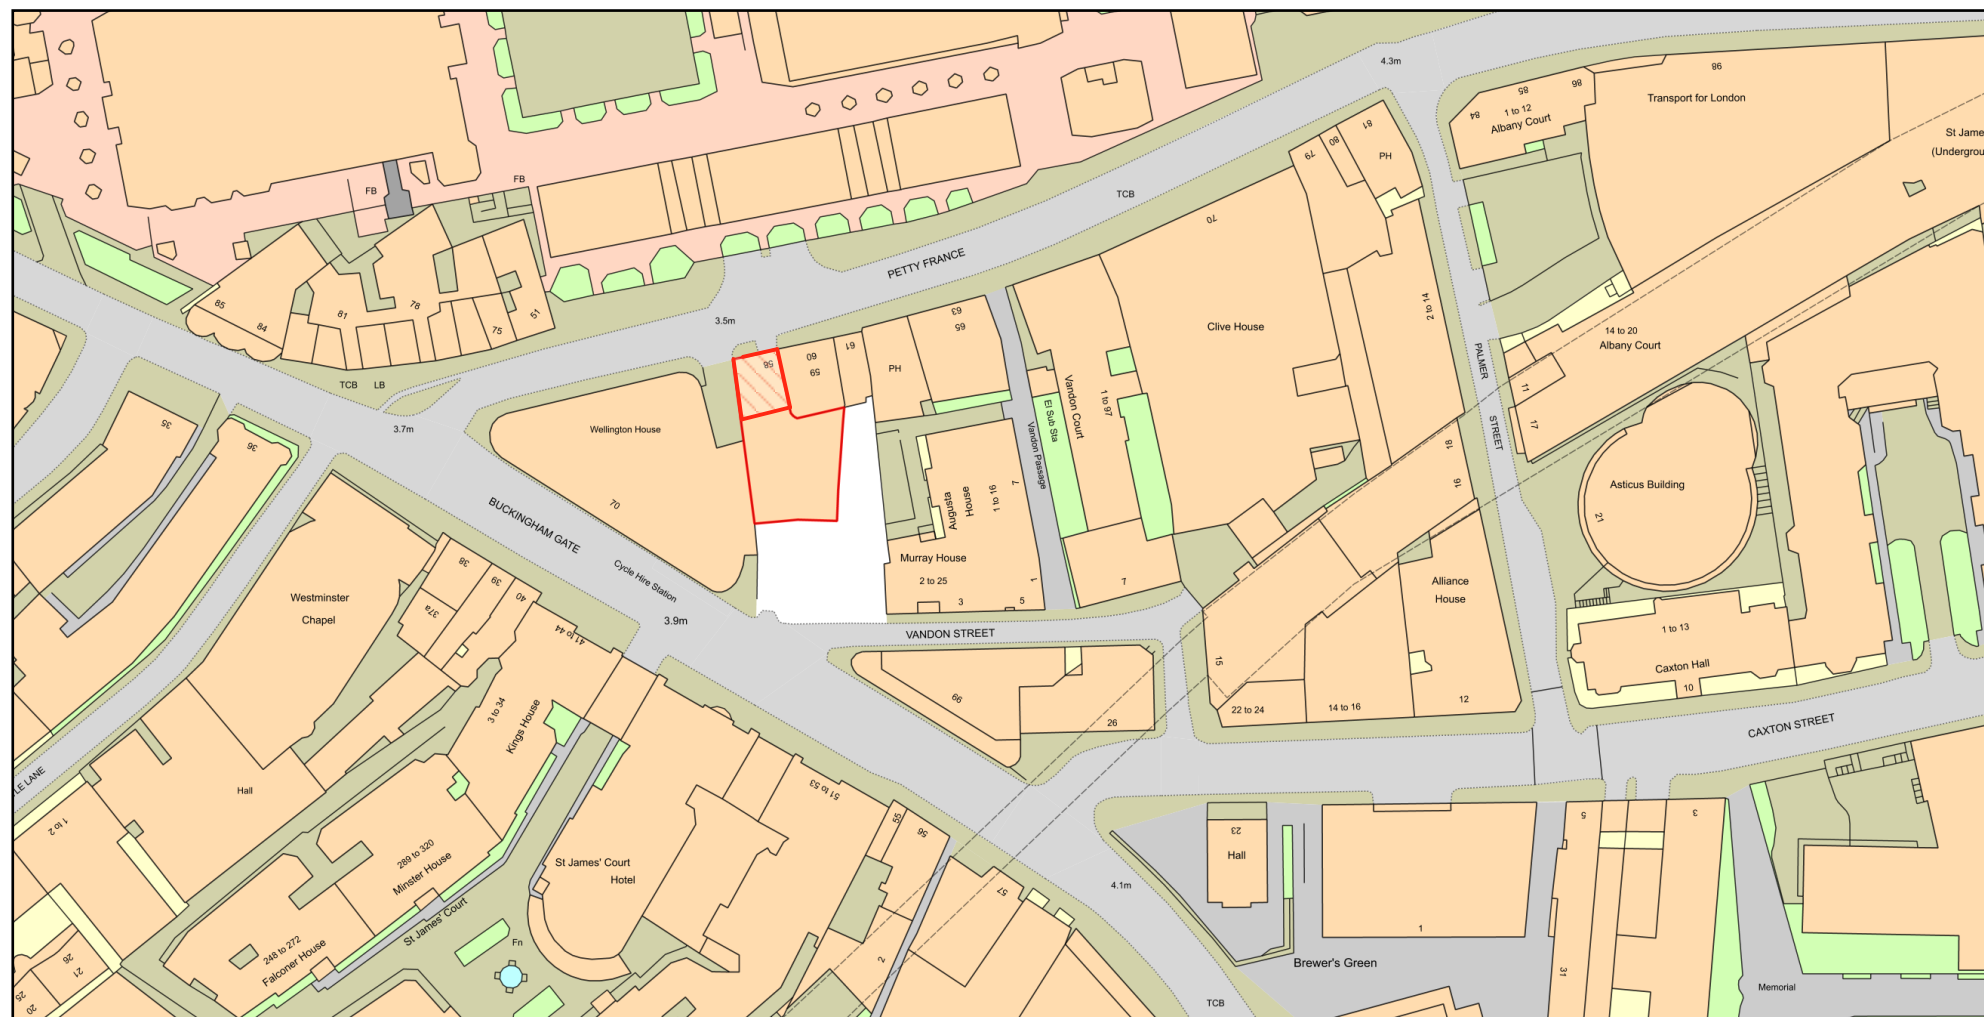

58 PETTY FRANCE

Please note
© This drawing and any design hereon is the copyright of MacLean Architecture + Design Ltd. and must not be reproduced without their written consent. All drawings remain the intellectual property of MacLean Architecture and Design Ltd. Do not scale from this drawing. Use only figured dimensions. All dimensions to be checked on site. Any errors, discrepancies or omissions must be reported to the contract administrator.

rev C	description	date	2021.06.25
client name	Mikael Shirazi	project no.	2005
project title	Flat 3, 58 Petty France	dwg no.	L/1/100
sheet title	Site Location Plan	scale	1:1250@A3
project status	CONCEPT	drawn by	LM
M/AD Ltd | Studio 1, 56a Orsman Road, N1 5QJ | laurie@MADLtd.org | +44 (0) 7792 014 659