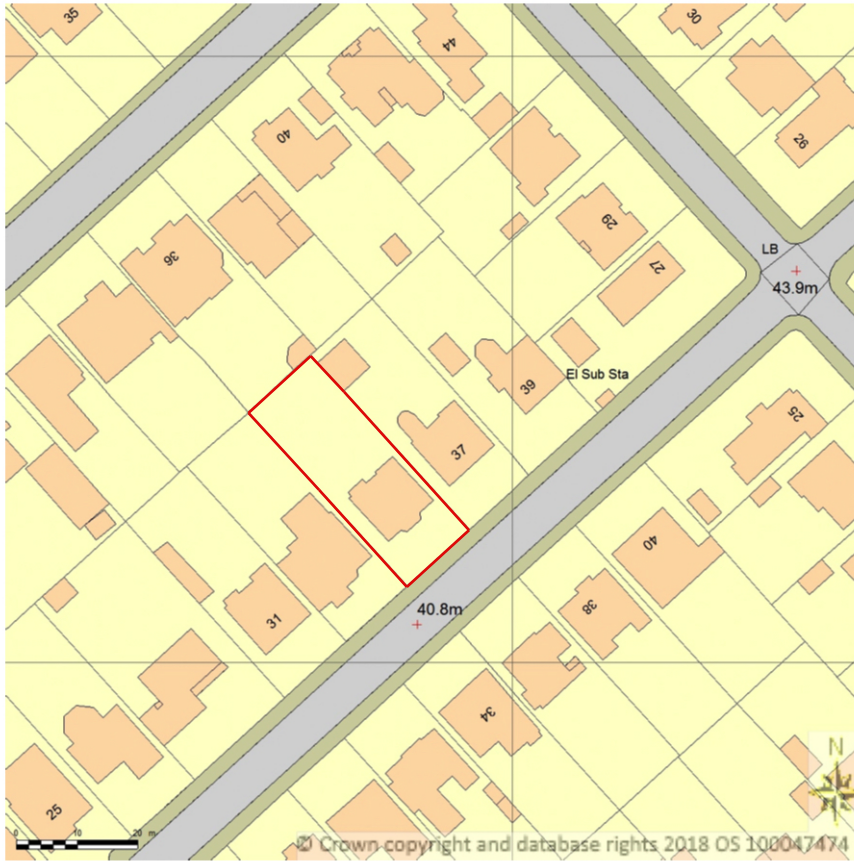

SITE LOCATION PLAN  
AREA 2 HA  
SCALE: 1:1250 on A4  
CENTRE COORDINATES: 318987 , 181138

Supplied by Streetwise Maps Ltd  
[www.streetwise.net](http://www.streetwise.net)  
Licence No: 100047474  
12:32:11 11/06/2018