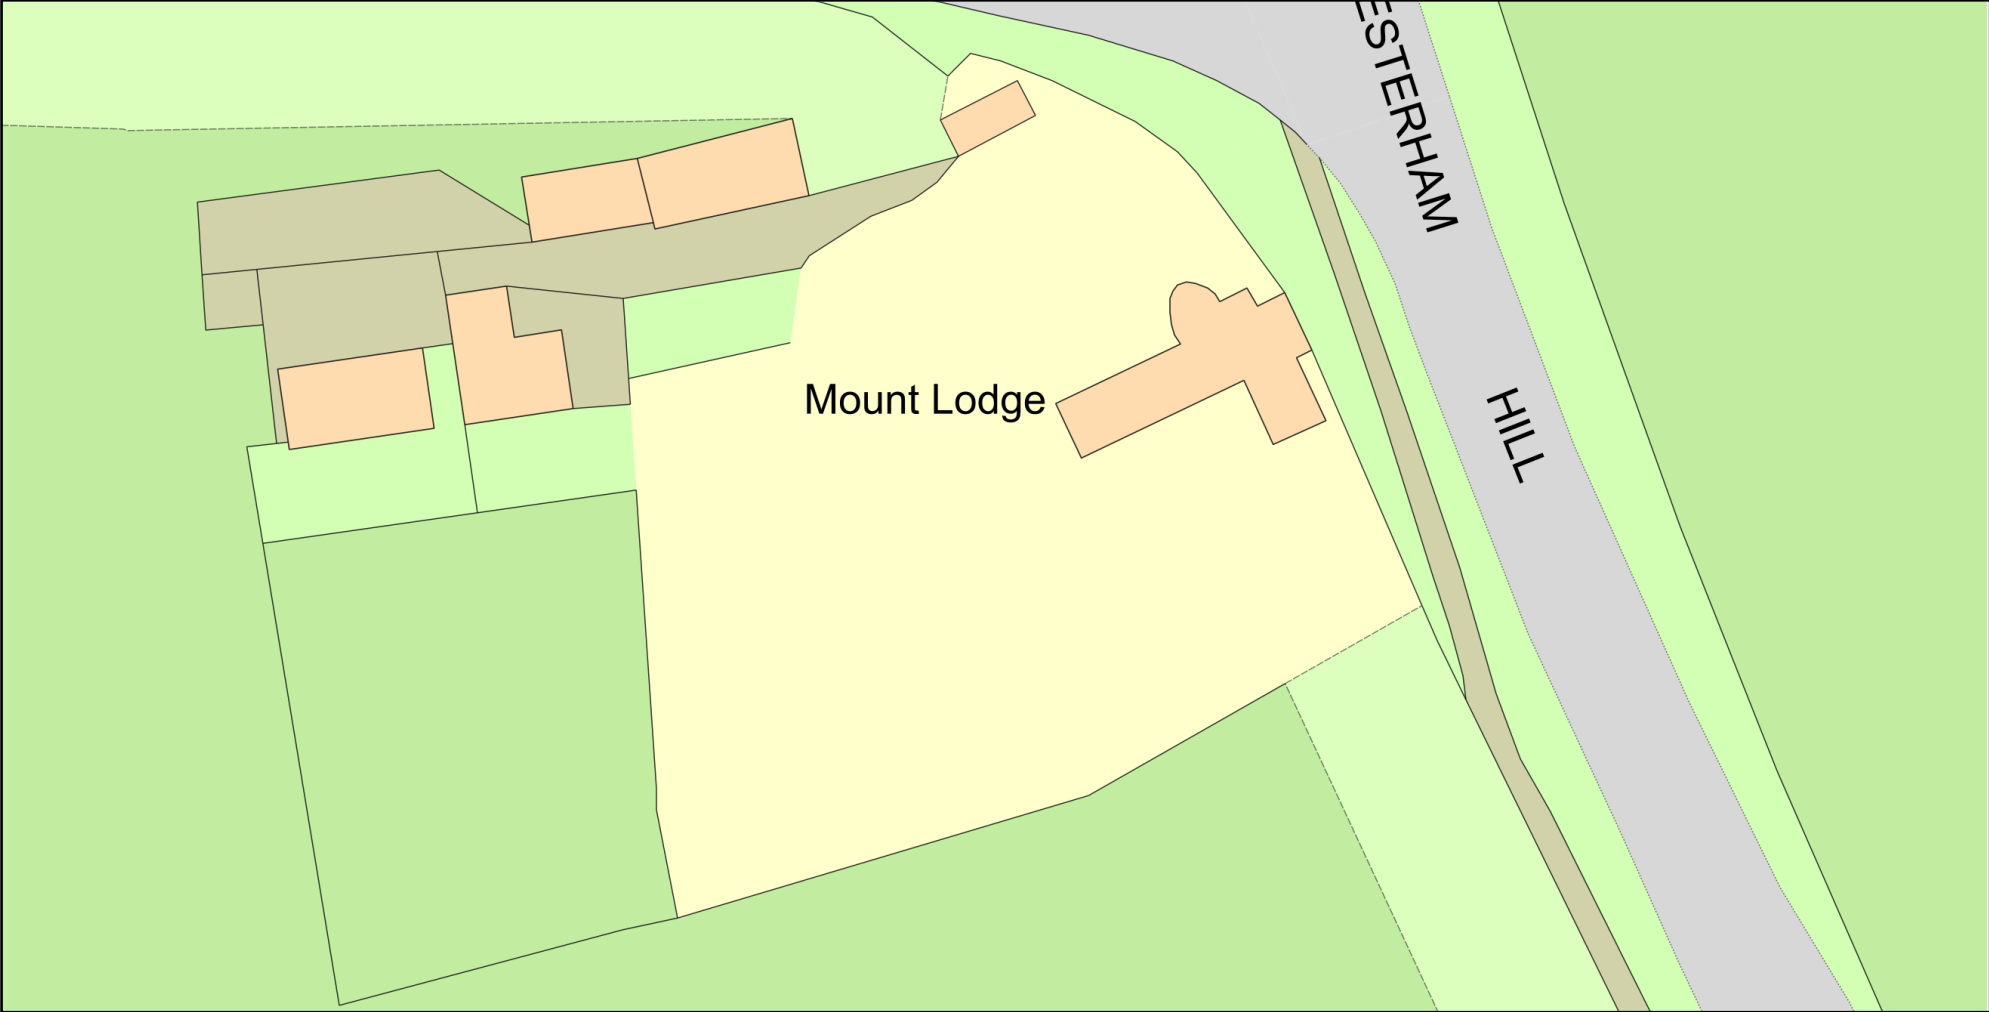

Mount Lodge block plan

Plan Produced for: **Sevenoaks Planning**
Date Produced: 11 May 2021
Plan Reference Number: TQRQM21131151936353
Scale: 1:500 @ A4

© Crown copyright and database rights 2021 OS 100042766