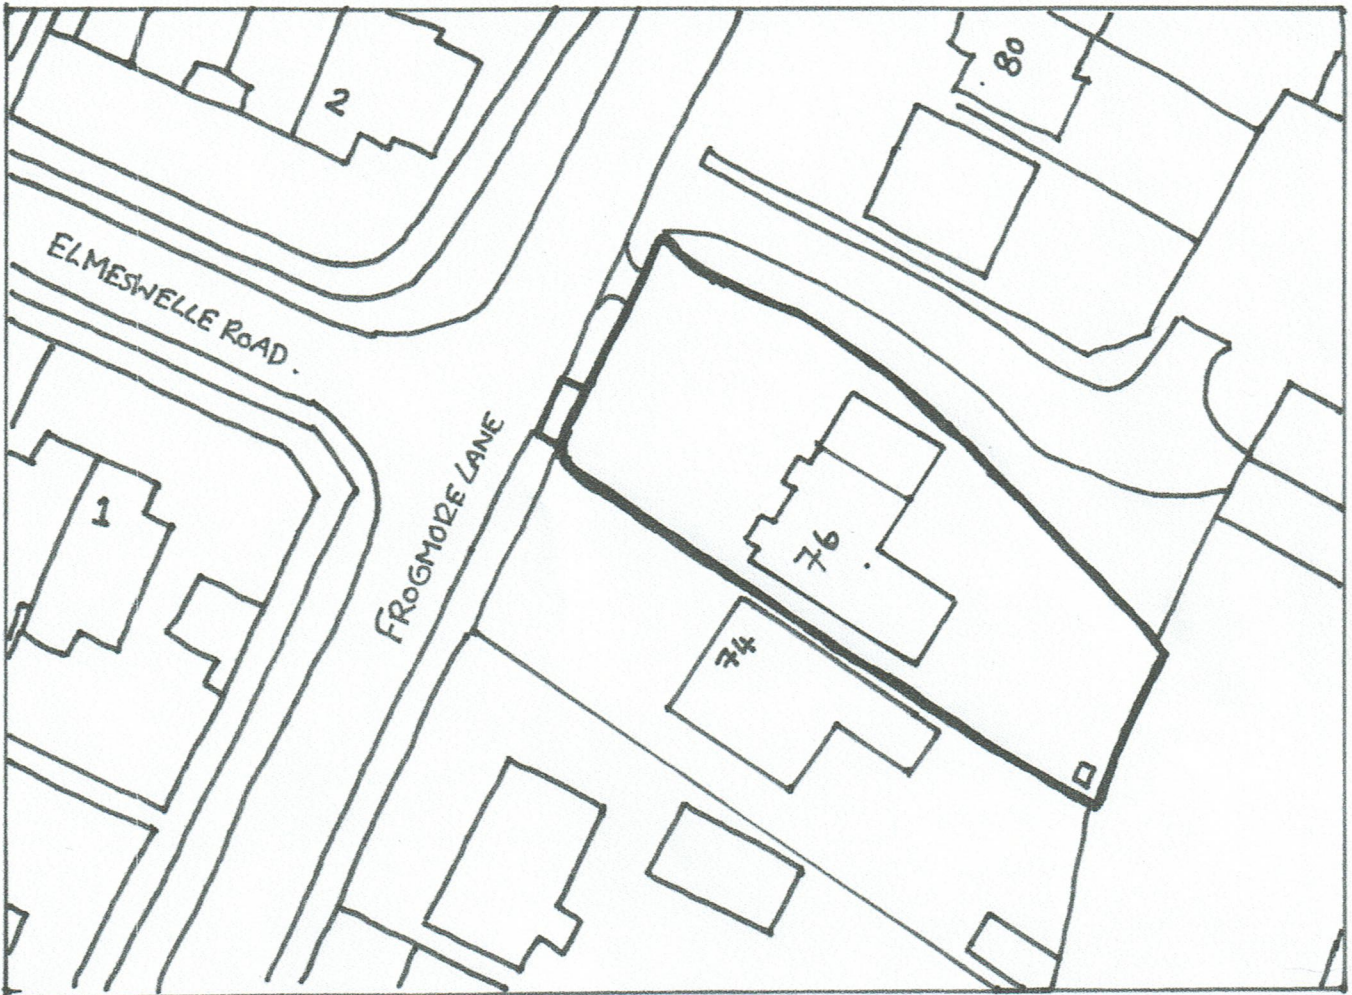

PROPOSED SITE PLAN

1:500

76 FROGMORE LANE
LOVEDEAN / HORNDEAN
WATERLOOVILLE
HAMPSHIRE
PO8 9RB.
REF: 57064/001