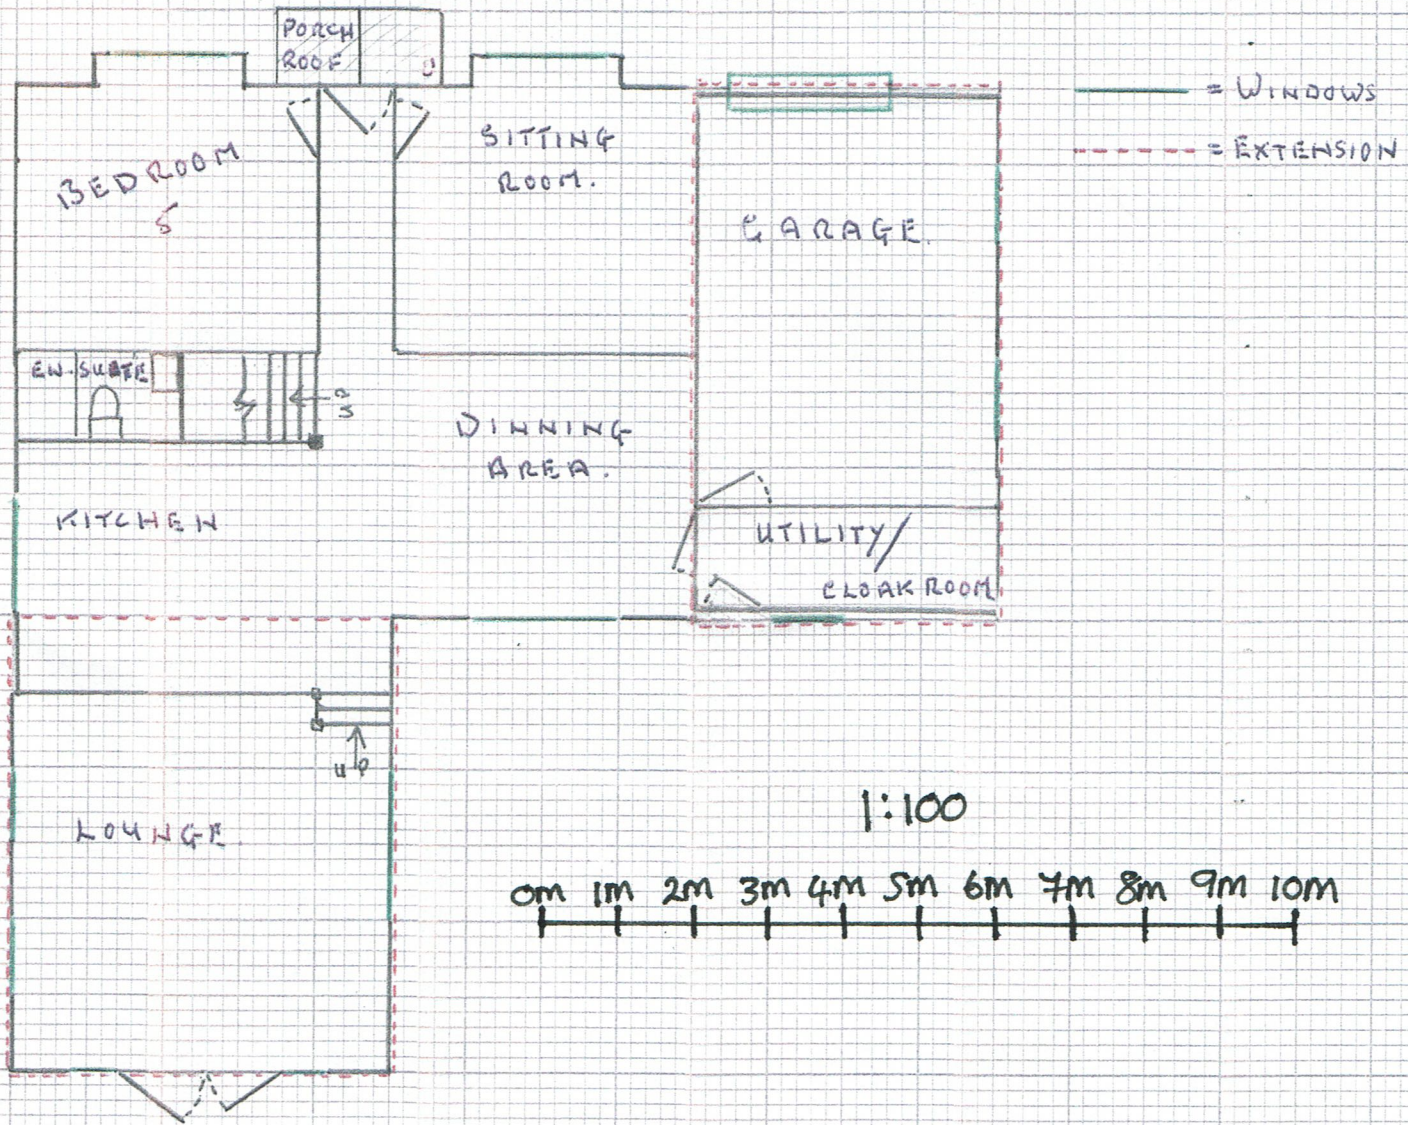

GROUND FLOOR PROPOSAL

SCALE 1:100

REF : 57064 / 001
76 FROGMORE LANE
LOVEDEAN
WATERLOOVILLE
PO8 9RB