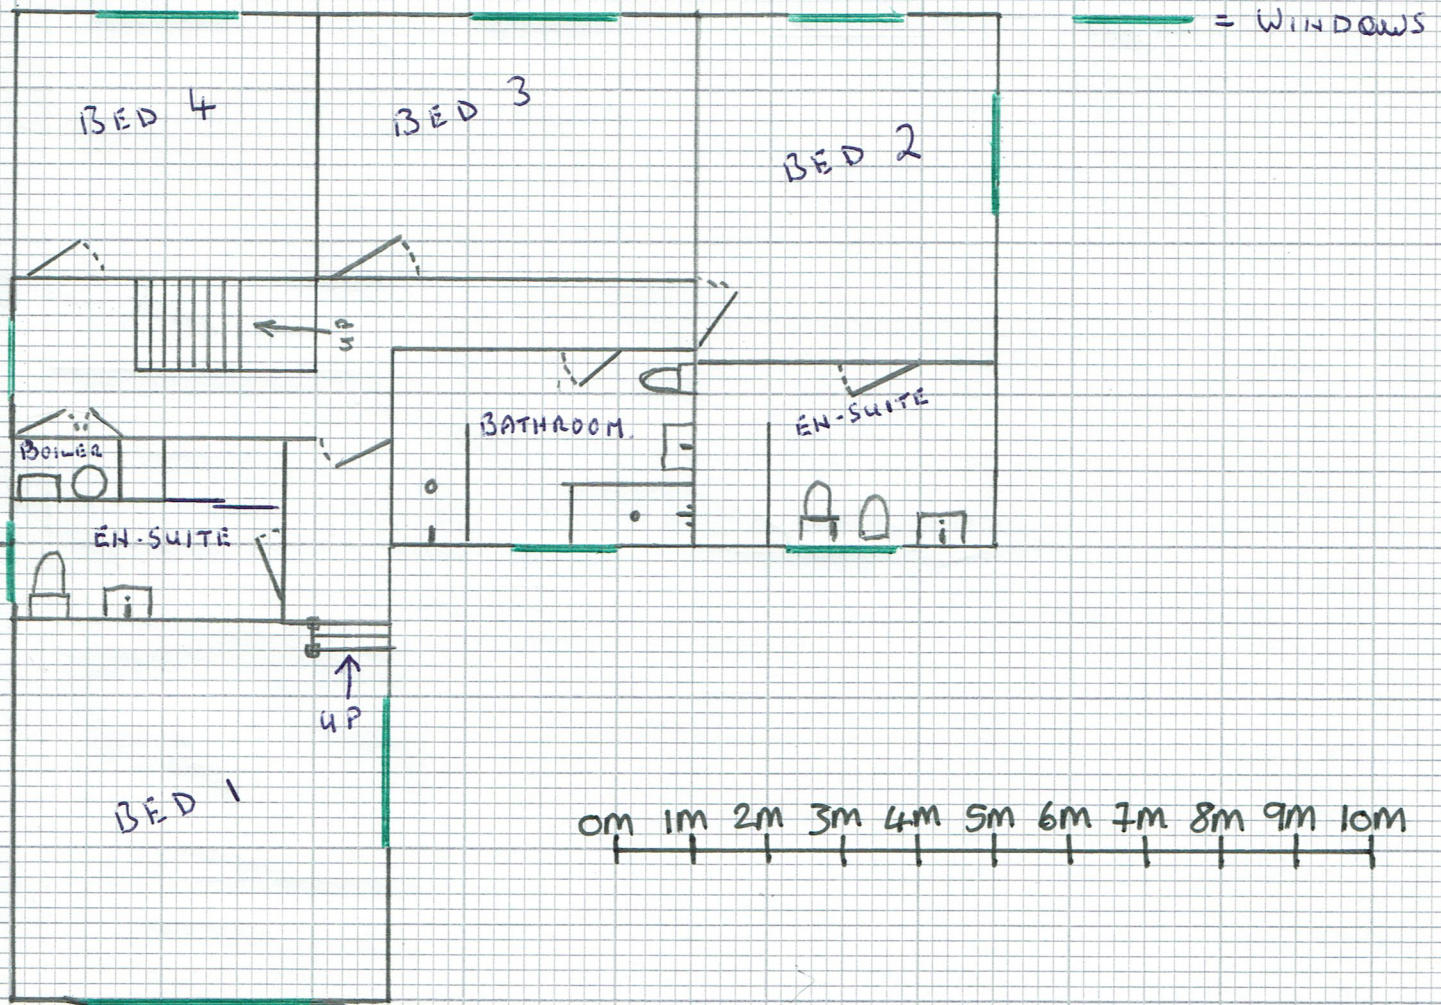

# FIRST FLOOR PROPOSAL

SCALE 1:100

REF: 57064/001

76 FROGMORE LANE

LOVEDEAN

WATERLOOVILLE

PO8 9RB