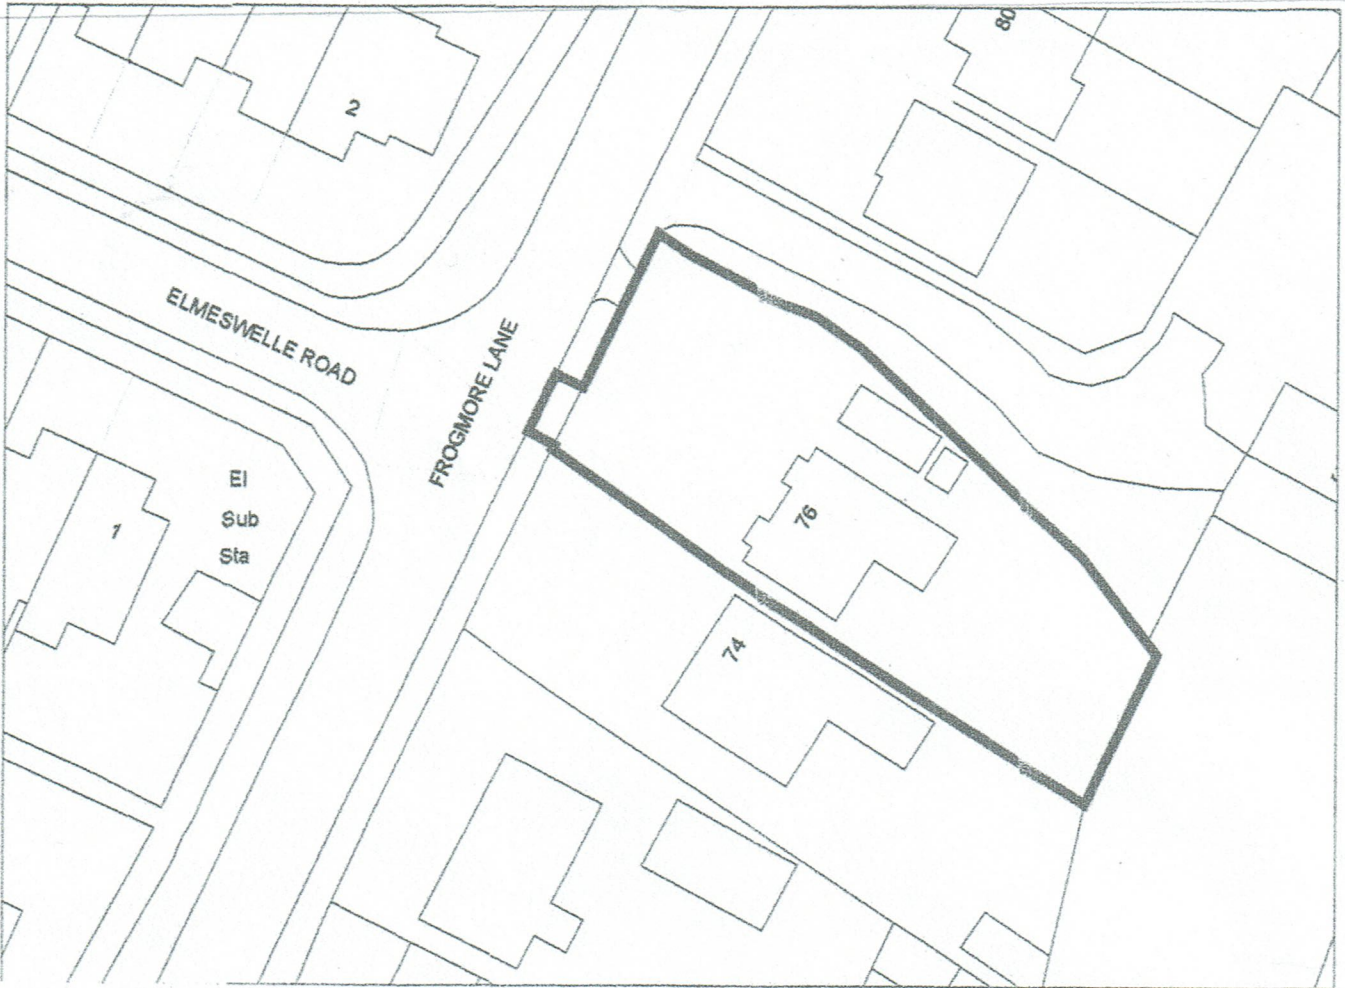

Scale 1:1250 @ A4

Scale 1:500 @ A4

EXISTING SITE PLAN -
Scale 1:1250 @ A4

REF: 57064/001
76 FROGMORE LANE
LOVEDEAN
WATERLOOVILLE
PO89 RB